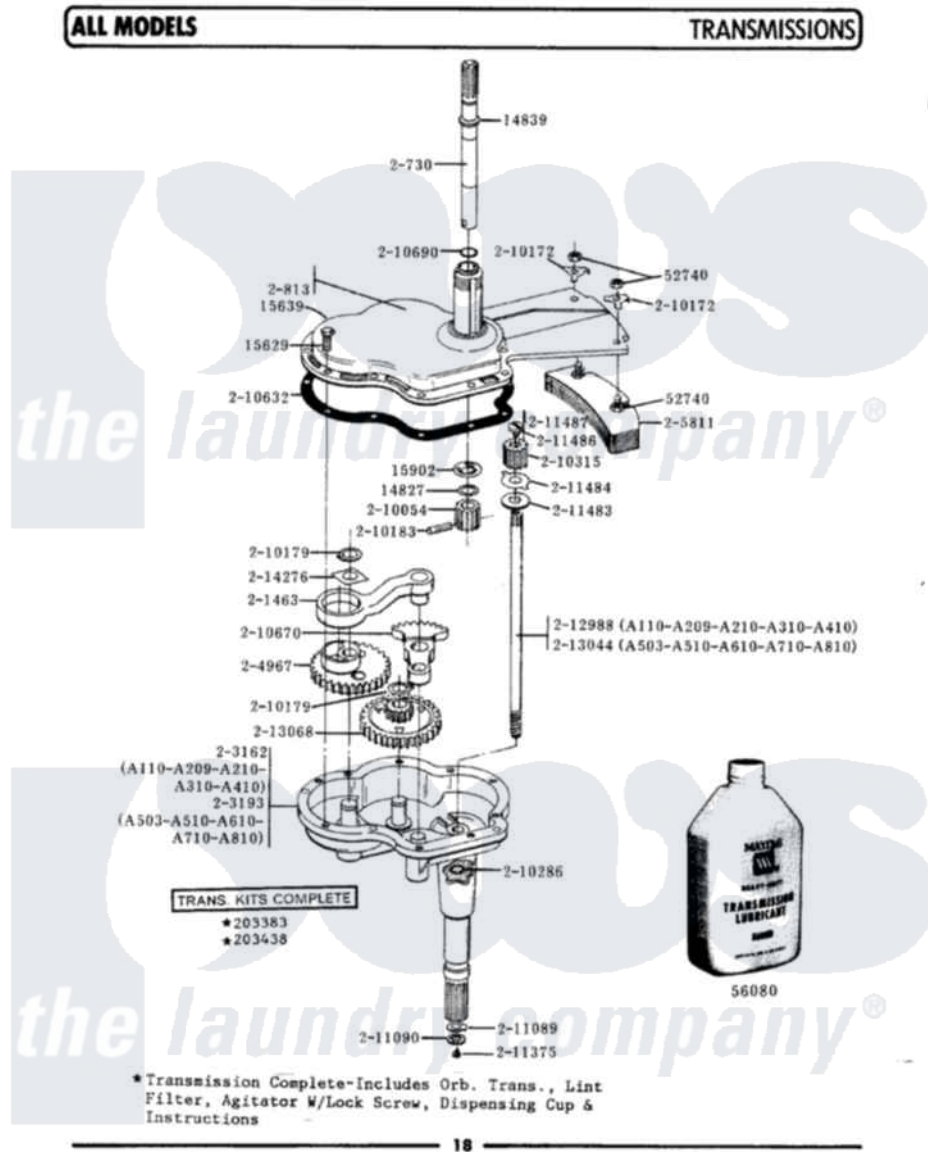

Maytag A511S 07 - TRANSMISSIONS

Maytag Residential Maytag A511S Washer Parts Parts Diagram 07 - TRANSMISSIONS
 Click on the part number to view part

Item	Original Part Number	Replaced By	Status	Part Description
1	Y014827			Washer-Center Shaft
2	Y014839			Collar-Drive Shaft
3	Y015629			Bolt, Grinding Chamber
4	015639			Dowel Pin
5	Y015902			Spring For Agitator
6	Y052740	62739		Nut, Lock
7	Y056080	6-0560800		Oil
8	200730	22002124		Shaft- Agi
9	200813		Not Available	GEAR CASE COVER ASSEMBLY
10	201463		Not Available	PITMAN WITH WRIST PIN
11	203162			Gear Housing W/Studs And Tube
12	203193		Not Available	GEAR HOUSING W/STUDS & TUBE
14	203438	W10172457		Transmison
15	204967			Gear Kit-Power Fin Agitator

16	205811		Counterweight
17	210054		Pinion
18	210172		Lock Washer
19	210179		Retaining Ring
20	210183		Groove Pin
21	210286		Seal
22	210315		Pinion
23	210632	22210632	Gasket
24	210670		Segment
25	210690		Seal, Rubber
26	211089		Lug, Stop Pulley
27	211090	22003555	Washer, Stop Lug
28	211375	681582	Screw
29	211483	6-2114830	Washer- SP
30	211484		Washer, Lug
31	211486		Screw, 3/8-16 X 1/2 Inch
32	211487		Groov-Pin
34	213044		Shaft, Center
35	213068	204967	Gear Kit-Power Fin Agitator
36	214276		Not Available WASHER FOR GEARS