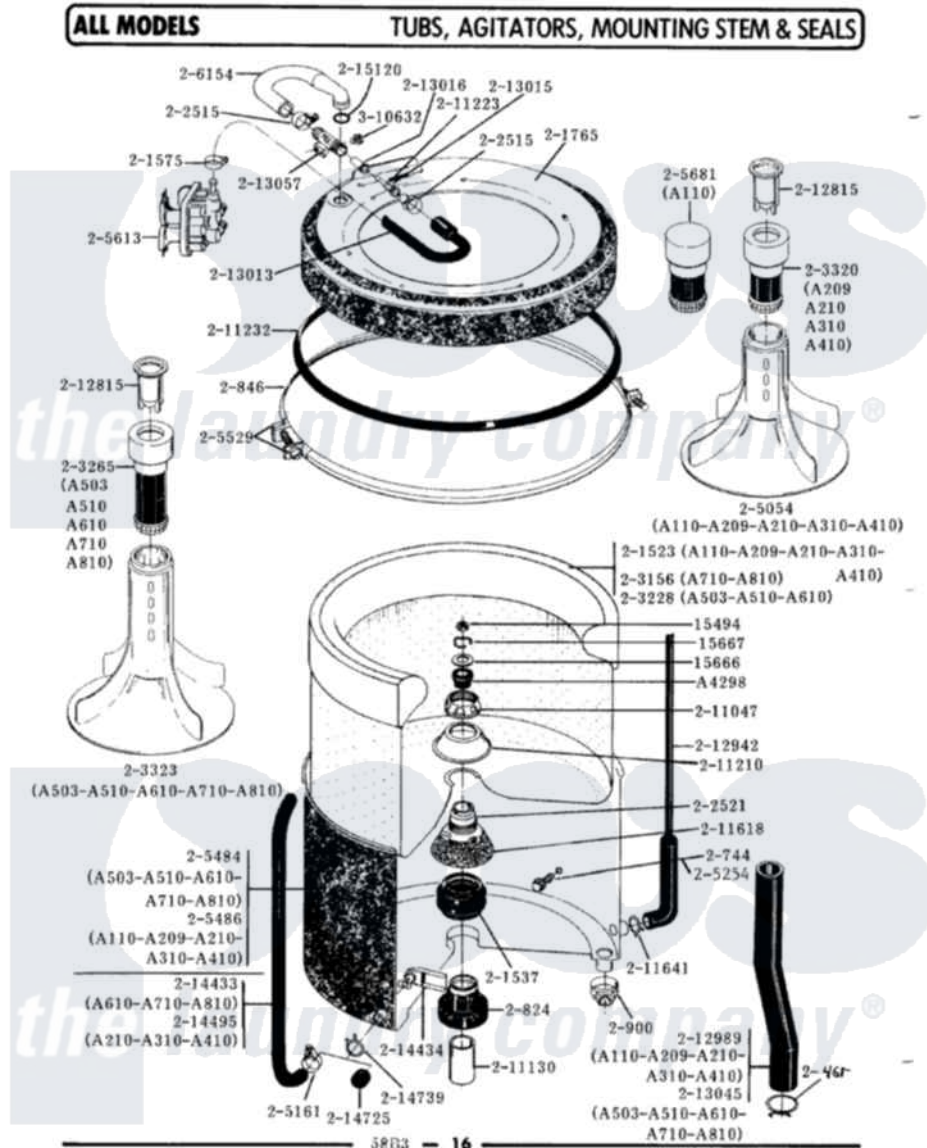

# Maytag A511S 08 - TUB, AGITATOR, MOUNTING STEM & SEAL

Maytag Residential Maytag A511S Washer Parts Parts Diagram 08 - TUB, AGITATOR, MOUNTING STEM & SEAL  
 Click on the part number to view part

Item	Original Part Number	Replaced By	Status	Part Description
1	A04298		Not Available	SEAL, AGITATOR DRIVE SHAFT
2	<a href="#">Y015494</a>			Stop Ring-Agitator Shaft
3	<a href="#">Y015666</a>			Washer, Retaining -
4	<a href="#">Y015667</a>			Retaining Ring
NI	<a href="#">Y054867</a>			Washer, Lock
6	200744	<a href="#">W10175939</a>		Bolt
7	200824	<a href="#">6-2040130</a>		Tub Bearin
8	<a href="#">200846</a>			Clamp - Tub Cover
9	200900	<a href="#">616099</a>		Clamp
10	201537	<a href="#">6-2095720</a>		Mounting S
11	<a href="#">201575</a>			Clamp, Hose
12	201765		Not Available	COVER, TUB
13	202515	<a href="#">596669</a>		Clamp, Manifold
14	202521	<a href="#">6-2095720</a>		Mounting S
15	203228		Not Available	TUB, INNER PART NOT USED