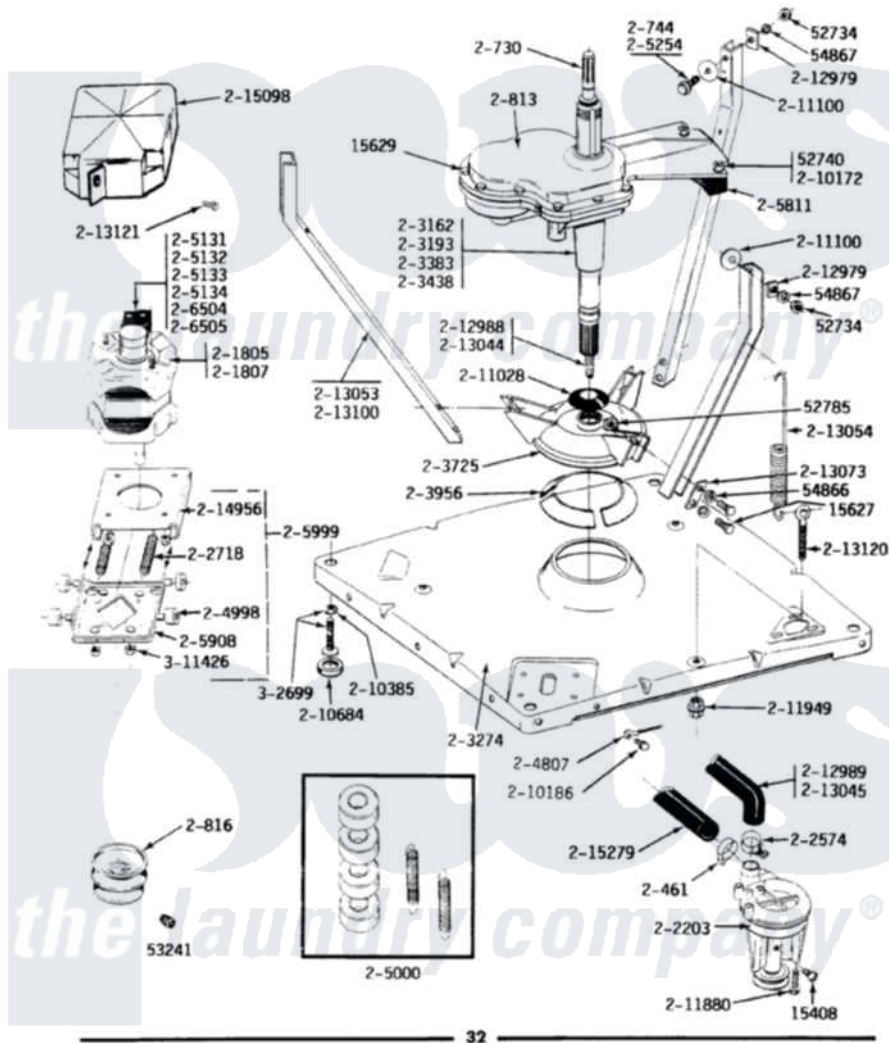

ALL MODELS BASE, PUMP, MOTOR & COMPONENTS

Maytag Residential Maytag A512 Washer Parts Parts Diagram 02 - BASE\PUMP\MOTOR
 Click on the part number to view part

Item	Original Part Number	Replaced By	Status	Part Description
1	Y015408	22003235		Screw, Bearing Insert
2	Y015627			Screw- Hex
3	Y015629			Bolt, Grinding Chamber
4	Y052734			Nut, Carrage Bolts And Bracket
5	Y052740	62739		Nut, Lock
6	Y052785			Nut, Brace To Damper
7	Y053241			Set Screw, Motor Pulley
8	Y054866	486009		Lockwasher
9	Y054867			Washer, Lock
10	200461	285655		Clamp, Hose
11	200730	22002124		Shaft- Agi
12	200744	W10175939		Bolt
13	200813		Not Available	GEAR CASE COVER ASSEMBLY
14	200816	6-2008160		Pulley- MO
15	201805	12002351		Motor-Drve