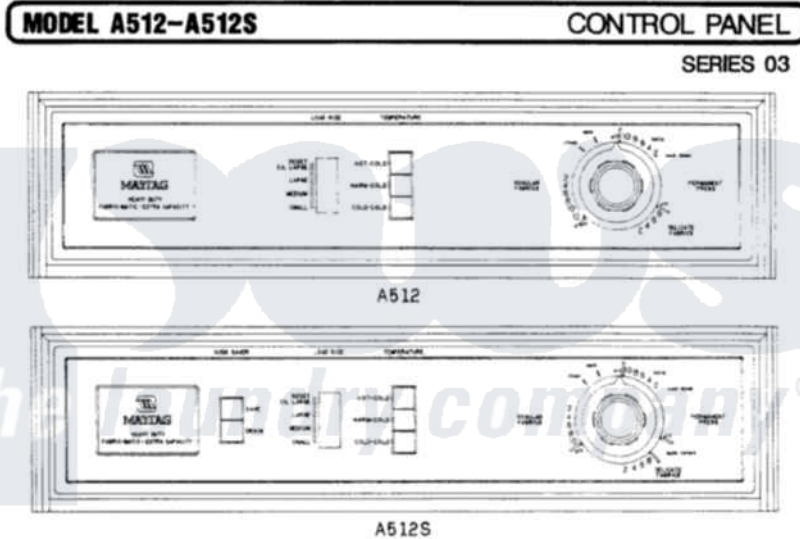

Maytag A512 05 - CONTROL PANEL

Maytag [Residential Maytag A512 Washer Parts](#) Parts Diagram 05 - CONTROL PANEL
 Click on the part number to view part

Item	Original Part Number	Replaced By	Status	Part Description
1	205033	22205033		Motor- Tim
2	206216			Water Temperature Switch
3	206223	22206223		Switch- Wa
5	206230			Timer
7	206565		Not Available	CONTROL PANEL
11	210932			Screw, No.8 X 9/16 Ctsk Note: Screw, Inlet Duct
12	211065			Spring, Index Wheel
13	211168	W10139210		Screw, 8-18 X 5/16
14	211605			Bezel, Timer Dial
15	213117	67006908		Screw, Ice Rack
16	213966	3400014		Screw
17	214809			Back Up Plate
18	214815			End Cap F/Control Panel-LH
19	214816			End Cap F/Control Panel-RH
20	214872			Palnut, End Cap Note: Nut, Lamp Holder

21	214894		Fastener, End Cap
22	214897		Pad, Control Panel
NI	215161	22001571	Bezel, Timer Dial
24	215162		Timer Knob
25	215164	Not Available	CAP FOR KNOB