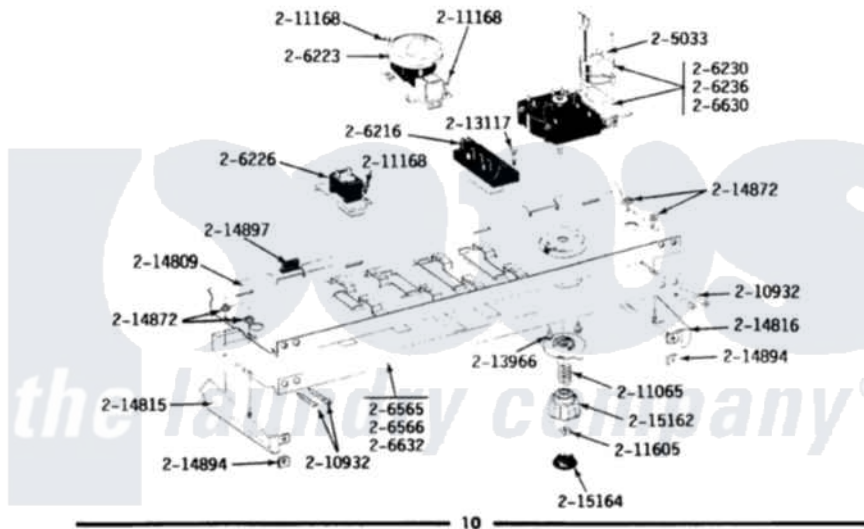

Maytag A512 05 - CONTROL PANEL

Maytag [Residential Maytag A512 Washer Parts](#) Parts Diagram 05 - CONTROL PANEL
 Click on the part number to view part

Item	Original Part Number	Replaced By	Status	Part Description
1	205033	22205033		Motor- Tim
2	206216			Water Temperature Switch
3	206223	22206223		Switch- Wa
5	206230			Timer
7	206565		Not Available	CONTROL PANEL
11	210932			Screw, No.8 X 9/16 Ctsk Note: Screw, Inlet Duct
12	211065			Spring, Index Wheel
13	211168	W10139210		Screw, 8-18 X 5/16
14	211605			Bezel, Timer Dial
15	213117	67006908		Screw, Ice Rack
16	213966	3400014		Screw
17	214809			Back Up Plate
18	214815			End Cap F/Control Panel-LH
19	214816			End Cap F/Control Panel-RH
20	214872			Palnut, End Cap Note: Nut, Lamp Holder

21	214894		Fastener, End Cap
22	214897		Pad, Control Panel
NI	215161	22001571	Bezel, Timer Dial
24	215162		Timer Knob
25	215164	Not Available	CAP FOR KNOB