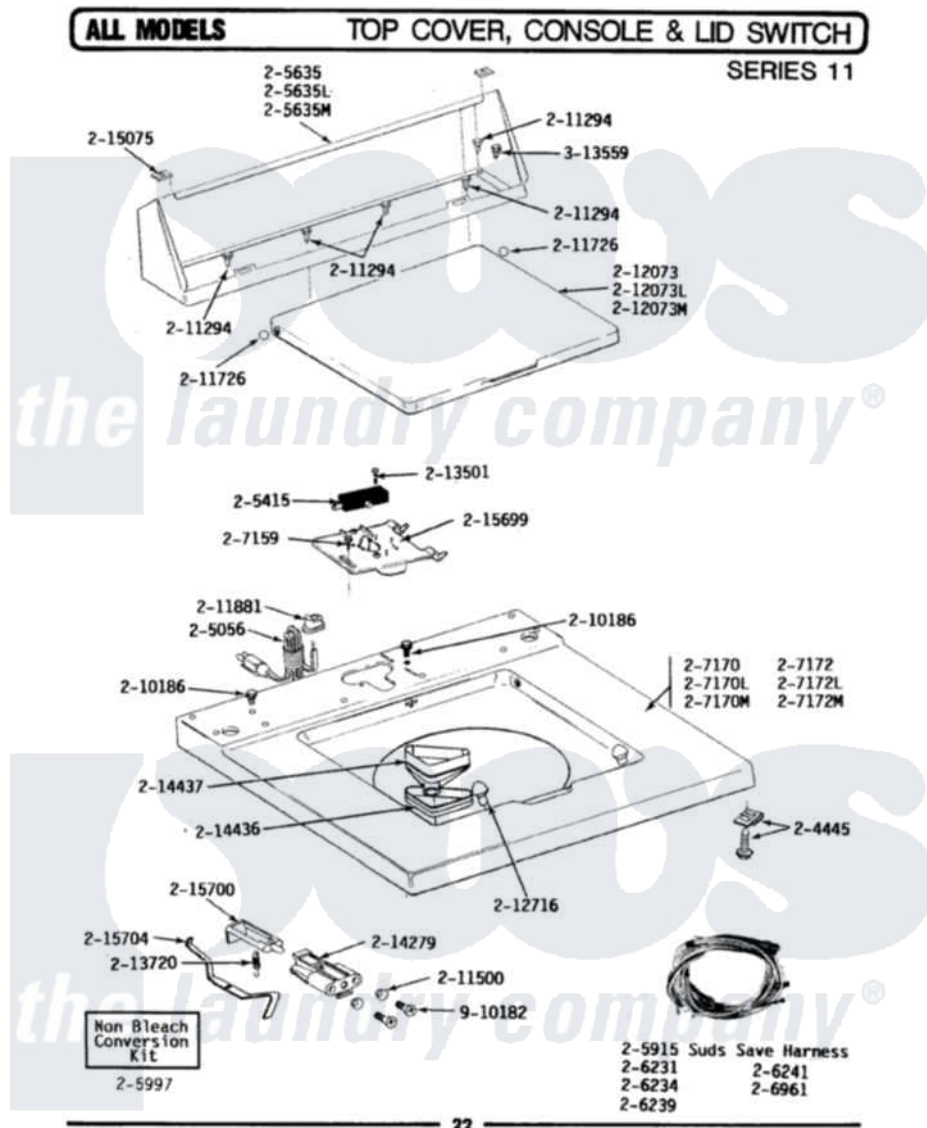

# Maytag A512 07 - TOP COVER\CONSOLE\LID SWITCH (SER 11)

Maytag Residential Maytag A512 Washer Parts Diagram 07 - TOP COVER\CONSOLE\LID SWITCH (SER 11)  
 Click on the part number to view part

Item	Original Part Number	Replaced By	Status	Part Description
NI	<a href="#">Y201808</a>			Converter
2	<a href="#">204445</a>			Screw And Fastener Assembly
NI	<a href="#">204968</a>			Plunger And Bracket Assembly--W
4	205056	<a href="#">204590</a>		Cord, Power
5	205415	<a href="#">279347</a>		Switch-Lid
6	<a href="#">205635</a>			Console
8	205915		Not Available	SUDS SAVE HARNESS
9	<a href="#">205997</a>			Non-Bleach Conversion Kit
10	<a href="#">206231</a>			Wire Harness
11	207159	<a href="#">489355</a>		Screw, 8 X 1/2
12	<a href="#">207170</a>			Top Cover
14	<a href="#">207172</a>			Top Cover
17	210186	<a href="#">3370225</a>		Screw
18	211294	<a href="#">90767</a>		Screw, 8A X 3/8 HeX Washer Head Tapping
19	<a href="#">211500</a>			Washer, Bracket To Top Cover