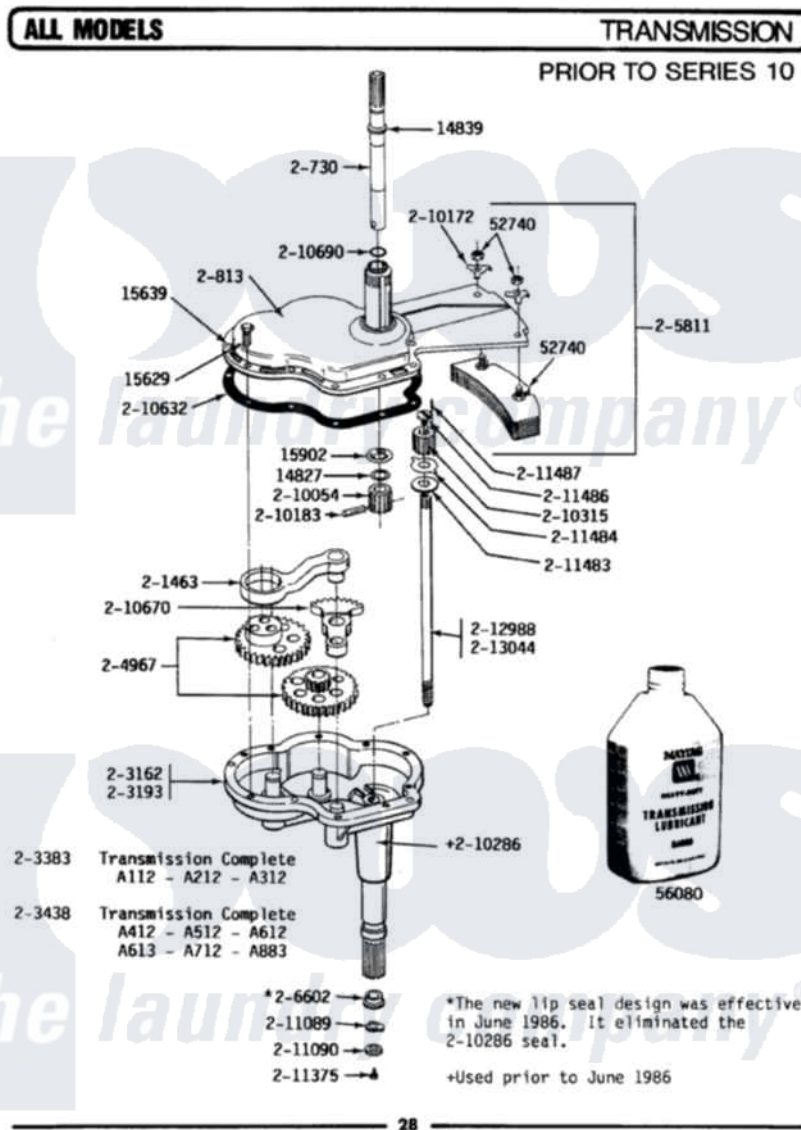

Maytag A512 08 - TRANSMISSION

Maytag [Residential Maytag A512 Washer Parts](#) Parts Diagram 08 - TRANSMISSION
 Click on the part number to view part

Item	Original Part Number	Replaced By	Status	Part Description
1	Y014827			Washer-Center Shaft
2	Y014839			Collar-Drive Shaft
3	Y015629			Bolt, Grinding Chamber
4	015639			Dowel Pin
5	Y015902			Spring For Agitator
6	Y052740	62739		Nut, Lock
7	Y056080	6-0560800		Oil
8	200730	22002124		Shaft- Agi
9	200813		Not Available	GEAR CASE COVER ASSEMBLY
10	201463		Not Available	PITMAN WITH WRIST PIN
12	203193		Not Available	GEAR HOUSING W/STUDS & TUBE
14	203438	W10172457		Transmison
15	204967			Gear Kit-Power Fin Agitator
16	205811			Counterweight
NI	206602	207843		Lip Seal Repair Kit

18	210054		Pinion
19	210172		Lock Washer
20	210183		Groove Pin
21	210286		Seal
22	210315		Pinion
23	210632	22210632	Gasket
24	210670		Segment
25	210690		Seal, Rubber
26	211089		Lug, Stop Pulley
NI	211090	22003555	Washer, Stop Lug
"	211375	681582	Screw
29	211483	6-2114830	Washer- SP
30	211484		Washer, Lug
31	211486		Screw, 3/8-16 X 1/2 Inch
32	211487		Groov-Pin
34	213044		Shaft, Center