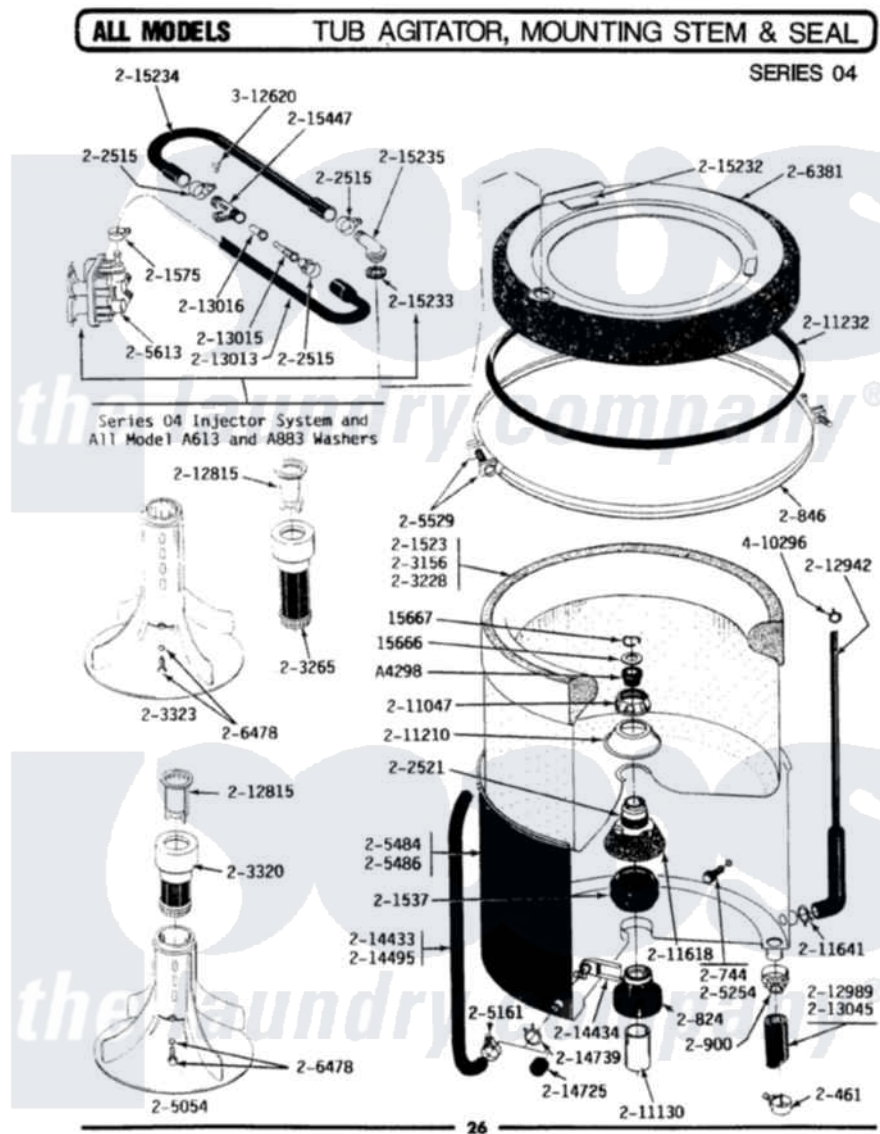

# Maytag A512 10 - TUB\AGITATOR\MTG. STEM & SEAL (SER 04)

Maytag Residential Maytag A512 Washer Parts Parts Diagram 10 - TUB\AGITATOR\MTG. STEM & SEAL (SER 04)  
 Click on the part number to view part

Item	Original Part Number	Replaced By	Status	Part Description
1	A04298		Not Available	SEAL, AGITATOR DRIVE SHAFT
2	<a href="#">Y015666</a>			Washer, Retaining -
3	<a href="#">Y015667</a>			Retaining Ring
NI	<a href="#">Y054867</a>			Washer, Lock
5	200744	<a href="#">W10175939</a>		Bolt
6	200824	<a href="#">6-2040130</a>		Tub Bearin
7	<a href="#">200846</a>			Clamp - Tub Cover
8	200900	<a href="#">616099</a>		Clamp
9	201537	<a href="#">6-2095720</a>		Mounting S
10	<a href="#">201575</a>			Clamp, Hose
11	202515	<a href="#">596669</a>		Clamp, Manifold
12	202521	<a href="#">6-2095720</a>		Mounting S
13	203156		Not Available	INNER TUB
14	<a href="#">203265</a>			Lint Filter-Dispenser
NI	203323	<a href="#">22004085</a>		Large Agitator
16	204012	<a href="#">6-2095720</a>		Mounting S