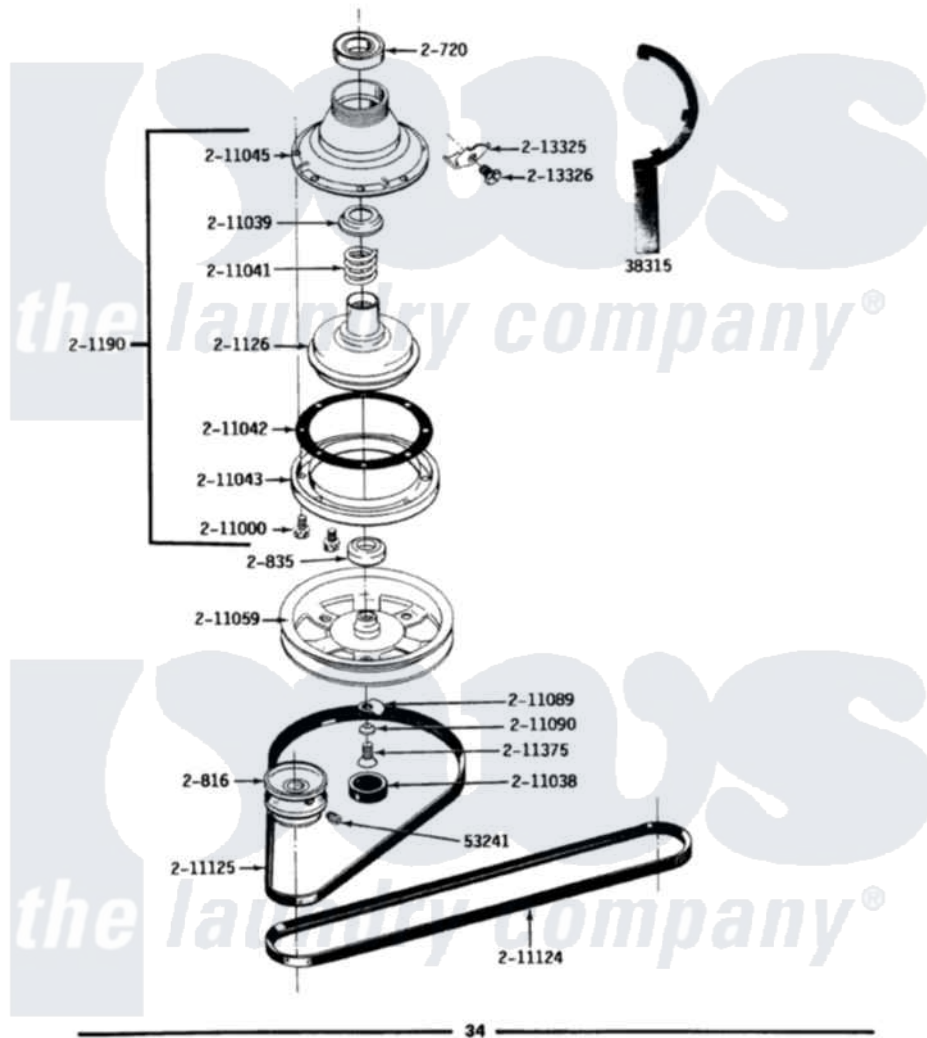

Maytag A512S 03 - CLUTCH\BRAKE & BELTS

ALL MODELS CLUTCH, BRAKE & BELTS

Maytag Residential Maytag A512S Washer Parts Parts Diagram 03 - CLUTCH\BRAKE & BELTS
 Click on the part number to view part

Item	Original Part Number	Replaced By	Status	Part Description
1	Y038315	038315		Tool
2	Y053241			Set Screw, Motor Pulley
3	Y200720	22003441		Bearing, Rear
4	200816	6-2008160		Pulley- MO
5	200835			Bearing, Brake Rotor
6	201126	6-2011900		Brake Asse
7	201190	6-2011900		Brake Asse
8	211000			SCREW, BRAKE DRUM (HEX HEAD)
9	211038		Not Available	CAP, OIL RETAINER
10	211039	6-2011900		Brake Asse
11	211041	6-2011900		Brake Asse
12	211042	6-2011900		Brake Asse
13	211043	6-2011900		Brake Asse
14	211045	6-2011900		Brake Asse
15	211059	6-2301530		Pulley
16	211089			Lug, Stop Pulley

17	211090	22003555	Washer, Stop Lug
18	211124		Part Not Used
19	211125		V Belt, Drive Pulley
20	211375	681582	Screw
21	213325		Clip, Retaining
22	213326		Bolt, Sems Retaining Clip