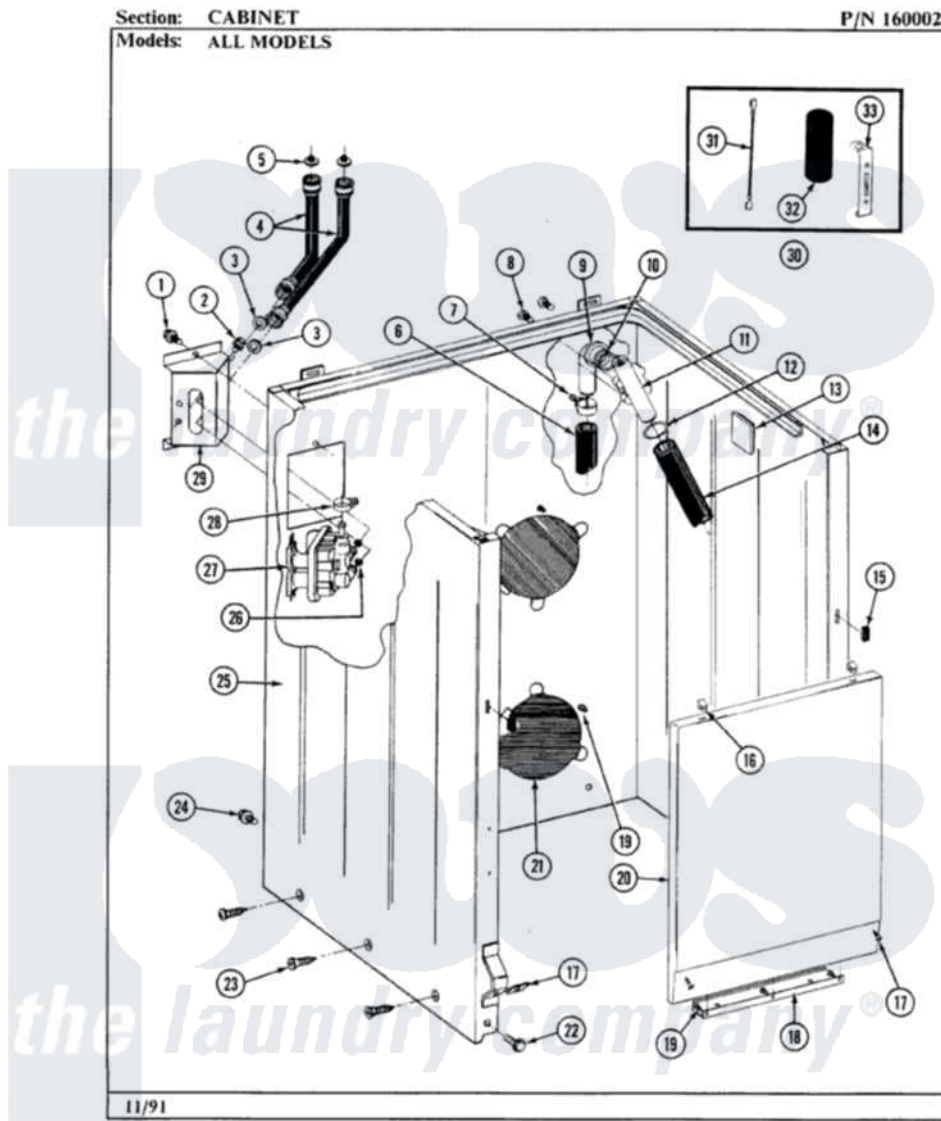

Maytag A590 02 - CABINET

16

Maytag [Residential Maytag A590 Washer Parts](#) Parts Diagram 02 - CABINET
Click on the part number to view part

Item	Original Part Number	Replaced By	Status	Part Description
1	212276	W10116760		Screw
2	Y313561			Screw---NA
3	Y013783			Washer, Inlet Hose
4	202860			Inlet Hose Assembly
5	200961	12001413		Strainer And Washer Kit
6	215279	22003410		Hose, Drain
7	200461	285655		Clamp, Hose
8	Y014874			Screw, Idler Arm And Sleeve
9	214764	208847		Elbow
10	214765			Gasket, Siphon Break
11	206638			Siphon Break
12	200461	285655		Clamp, Hose
13	215058			Pad, Cabinet Bumper
14	214767	22001448		Hose, Pump
15	214376	22002331		Spacer, Front Panel
16	212982	22001650		Fastener, Spring

17	204439		Screw And Fstner Assembly
18	213846		Guard, Belt
19	211294	90767	Screw, 8A X 3/8 HeX Washer Head Tapping
20	212998	Not Available	PANEL, FRONT (WHT)
21	211878	Not Available	PLATE, ACCESS
22	213122	27001200	Screw
23	213007		Xfor Cabinet See Cabinet, Back
24	213121	3400111	Screw, 12-14 X 5/8
25	203319	22203319	Cabinet
26	214337	96160	Screen
27	205613		Water Valve
28	201575		Clamp, Hose
29	214812	22002361	Bracket, Water Valve
30	206103		Capacitor Kit
31	203237		No.17 Wire With Terminal
32	Y200832		Capacitor
33	211149		Clip, Capacitor