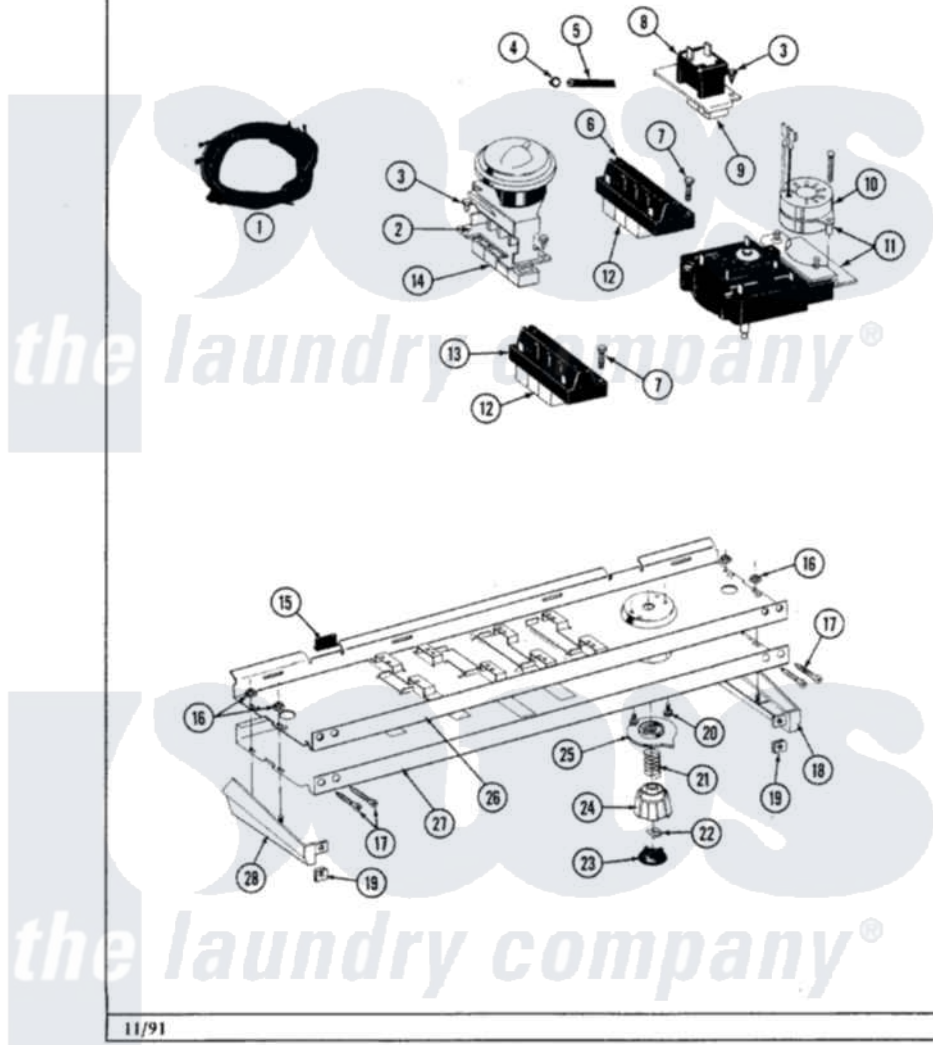

Maytag A590 04 - CONTROL PANEL

Section: CONTROL PANEL

P/N 1600021

Models: A590 A884

11/91

10

Maytag [Residential Maytag A590 Washer Parts](#) Parts Diagram 04 - CONTROL PANEL

[Click on the part number to view part](#)

Item	Original Part Number	Replaced By	Status	Part Description
1	206612		Not Available	WIRE HARNESS
2	206220		Not Available	WATER LEVEL SWITCH
3	211168	W10139210		Screw, 8-18 X 5/16
4	410296	596669		Clamp, Manifold
5	212942	22001619		Tube, Water Level Switch
6	206614			Fabric Control Switch
7	213117	67006908		Screw, Ice Rack
9	215211			Button For Switch
10	205410		Not Available	TIMER MOTOR 120-60
11	206606			Timer
12	215211			Button For Switch
13	206216			Water Temperature Switch
14	215213	214993		Button For Switch
"	215212			Button For Switch
15	214897			Pad, Control Panel
16	214872			Palnut, End Cap Note: Nut, Lamp Holder

17	210932		Screw, No.8 X 9/16 Ctsk Note: Screw, Inlet Duct
18	214816		End Cap F/Control Panel-RH
19	214894		Fastener, End Cap
20	213966	3400014	Screw
21	211065		Spring, Index Wheel
22	211605		Bezel, Timer Dial
23	215164	Not Available	CAP FOR KNOB
24	215162		Timer Knob
25	215161	22001571	Bezel, Timer Dial
26	214818		Back Up Plate
27	206605	Not Available	CONTROL PANEL
28	214815		End Cap F/Control Panel-LH