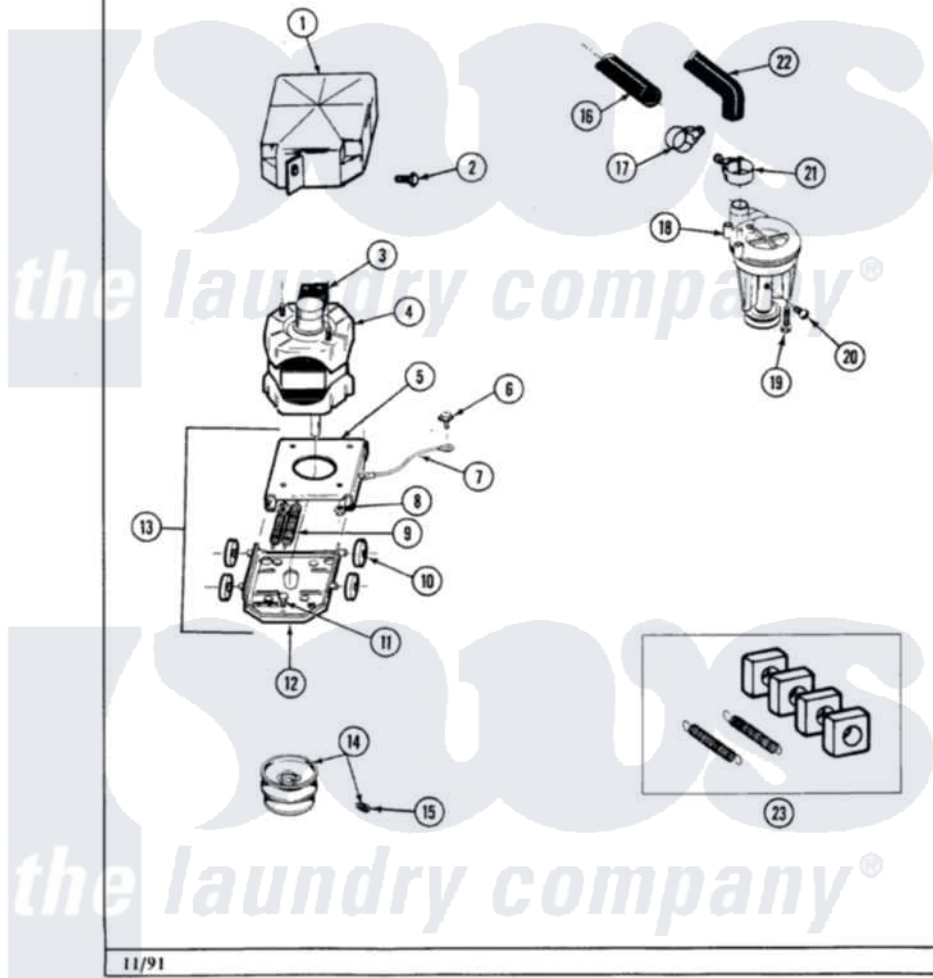

# Maytag A590 05 - MOTOR & PUMP ASSEMBLY

Section: MOTOR & PUMP ASSEMBLY

P/N 1600021

Models: ALL MODELS

11/91

28

Maytag [Residential Maytag A590 Washer Parts](#) Parts Diagram 05 - MOTOR & PUMP ASSEMBLY

[Click on the part number to view part](#)

Item	Original Part Number	Replaced By	Status	Part Description
1	<a href="#">215098</a>			Shield, Motor
2	213121	<a href="#">3400111</a>		Screw, 12-14 X 5/8
3	205134		Not Available	MOTOR EXTERNAL START SWITCH
"	<a href="#">205131</a>			Switch, Motor External Start
"	205132		Not Available	SWITCH, MOTOR EXTERNAL START No.201664-14,205463-4 & 201800-4
"	205133		Not Available	(PROD. IDNo. 2-1664-8 & 2-5463)
"	<a href="#">206504</a>			Motor External Start Switch
4	201805	<a href="#">12002351</a>		Motor-Drive
5	<a href="#">214956</a>			Motor Mount Assembly
6	210186	<a href="#">3370225</a>		Screw
7	<a href="#">901220</a>			Ground Wire
8	Y311426	<a href="#">3400029</a>		Nut, Adapter Plate
9	<a href="#">202718</a>			Springs, Tension
10	204998	<a href="#">205000</a>		Roller And Spring Kit 4+Spr

11	<a href="#">Y313561</a>		Screw---NA
12	<a href="#">205908</a>		Motor Mount Assembly
13	<a href="#">205999</a>		Motor Mount Assembly
14	200816	<a href="#">6-2008160</a>	Pulley- MO
15	<a href="#">Y053241</a>		Set Screw, Motor Pulley
16	214767	<a href="#">22001448</a>	Hose, Pump
17	200461	<a href="#">285655</a>	Clamp, Hose
18	202203	<a href="#">6-2022030</a>	Pump As Pa
19	<a href="#">211880</a>		Screw, HeX Head No.10 X 1/2 Inc
20	Y015408	<a href="#">22003235</a>	Screw, Bearing Insert
21	202574	<a href="#">3367052</a>	Clamp, Hose
22	<a href="#">213045</a>		Hose, Outer Tub Part Not Used
23	<a href="#">205000</a>		Roller And Spring Kit 4+Spr