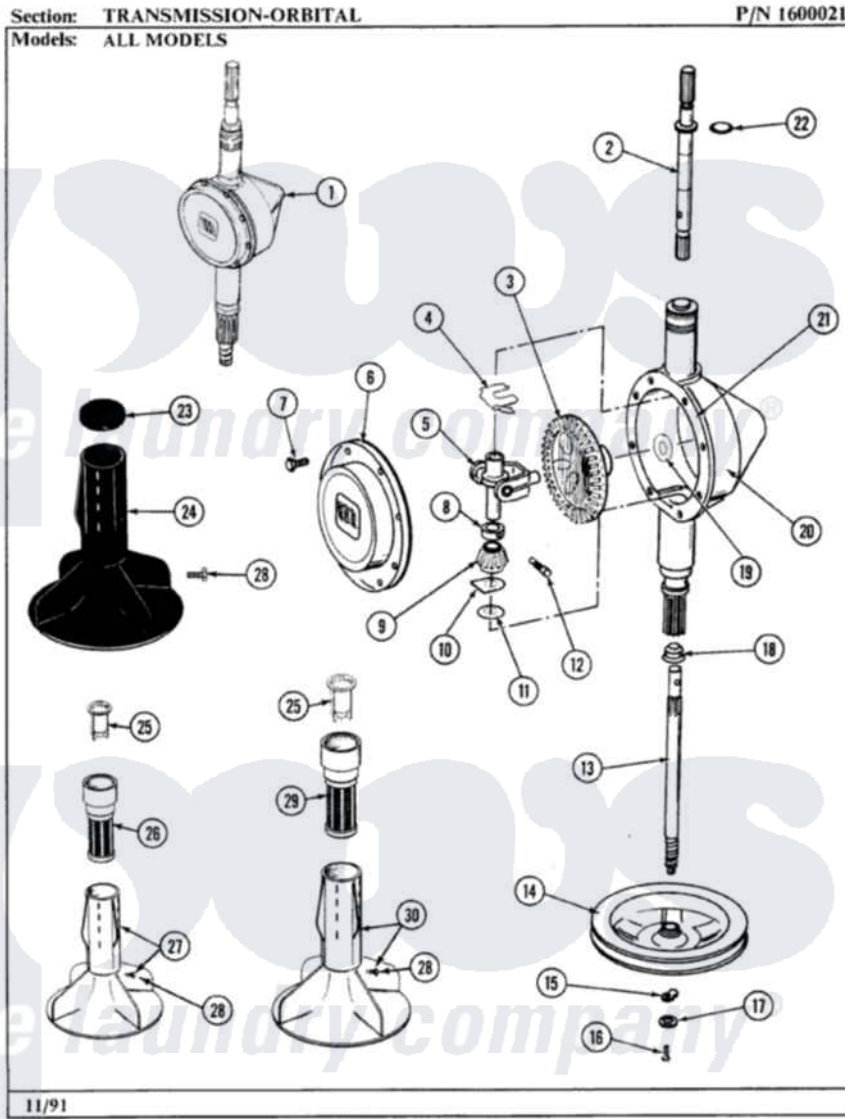

Maytag A590 08 - TRANSMISSION (ORBITAL)

24

Maytag Residential Maytag A590 Washer Parts Parts Diagram 08 - TRANSMISSION (ORBITAL)
Click on the part number to view part

Item	Original Part Number	Replaced By	Status	Part Description
1	206707	6-2097750		Trans Dee
2	207153	6-2097820		Kit- Shaft
3	206713	6-2067130		Gear- Beve
4	215581			Spring, Agitator Shaft
5	206685	6-2066850		Yoke
6	206628			Cover, Transmission
7	215417		Not Available	SCREW, TRANSMISSION COVER
8	215415		Not Available	COLLAR, LOWER
9	215401	W10221114		Pinion
10	215395			Plate, Clutch
11	211483	6-2114830		Washer- SP
12	Y206629			Pin, Collar
13	215410	12001450		Ctr Shaft W/Collar Andkeeper- Dp
14	211059	6-2301530		Pulley
15	211089			Lug, Stop Pulley

16	211375	681582	Screw
17	211090	22003555	Washer, Stop Lug
18	206602	207843	Lip Seal Repair Kit
19	215394		Washer, Bevel Gear
20	206624	6-2097750	Trans Dee
21	Y058700	675652	Adhesive
22	210690		Seal, Rubber
25	215733		Dispensing Cup
28	206478	Not Available	SCREW & WASHER FOR AGITATOR