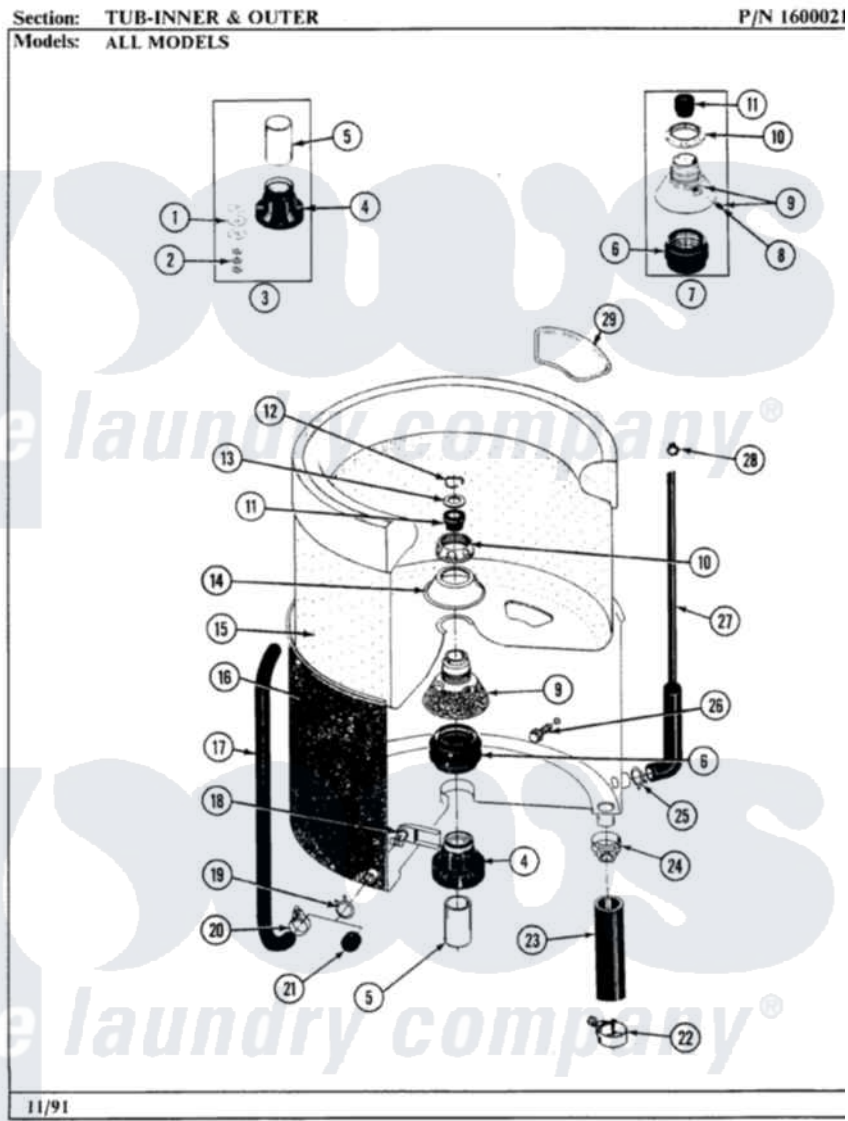

# Maytag A590 10 - TUB (INNER & OUTER)

20

Maytag [Residential Maytag A590 Washer Parts](#) Parts Diagram 10 - TUB (INNER & OUTER)  
Click on the part number to view part

Item	Original Part Number	Replaced By	Status	Part Description
1	<a href="#">211100</a>			Washer, Outer Tub
2	<a href="#">Y054867</a>			Washer, Lock
3	204013	<a href="#">6-2040130</a>		Tub Bearin
4	200824	<a href="#">6-2040130</a>		Tub Bearin
5	<a href="#">211130</a>			Bearing Liner, Tub Bearing
6	201537	<a href="#">6-2095720</a>		Mounting S
7	204012	<a href="#">6-2095720</a>		Mounting S
8	211618	<a href="#">22001423</a>		Set Screw, Mounting Stem
9	202521	<a href="#">6-2095720</a>		Mounting S
10	211047	<a href="#">6-2110472</a>		Nut- Clamp
11	Y0A4298	<a href="#">6-0A57420</a>		Seal- Agitator
12	<a href="#">Y015667</a>			Retaining Ring
13	<a href="#">Y015666</a>			Washer, Retaining -
14	<a href="#">211210</a>			Washer, Clamping Nut
15	207831		Not Available	TUB, INNER (W/PLUG)
16	<a href="#">205484</a>			Tub, Outer Part Not Used

17	<a href="#">214433</a>		Tube, Inlet Part Not Used
18	<a href="#">214434</a>		Spout, Deflector
19	214739	<a href="#">596669</a>	Clamp, Manifold
20	205161	<a href="#">489503</a>	Clamp
21	<a href="#">214725</a>		Cap For Spout-Outer Tub
22	200461	<a href="#">285655</a>	Clamp, Hose
23	<a href="#">213045</a>		Hose, Outer Tub Part Not Used
24	200900	<a href="#">616099</a>	Clamp
25	<a href="#">211641</a>		Clamp, 1-1/16"
26	200744	<a href="#">W10175939</a>	Bolt
"	205254	<a href="#">W10175938</a>	Bolt
27	212942	<a href="#">22001619</a>	Tube, Water Level Switch
28	410296	<a href="#">596669</a>	Clamp, Manifold
29	<a href="#">215980</a>		Plug, Filter Hole