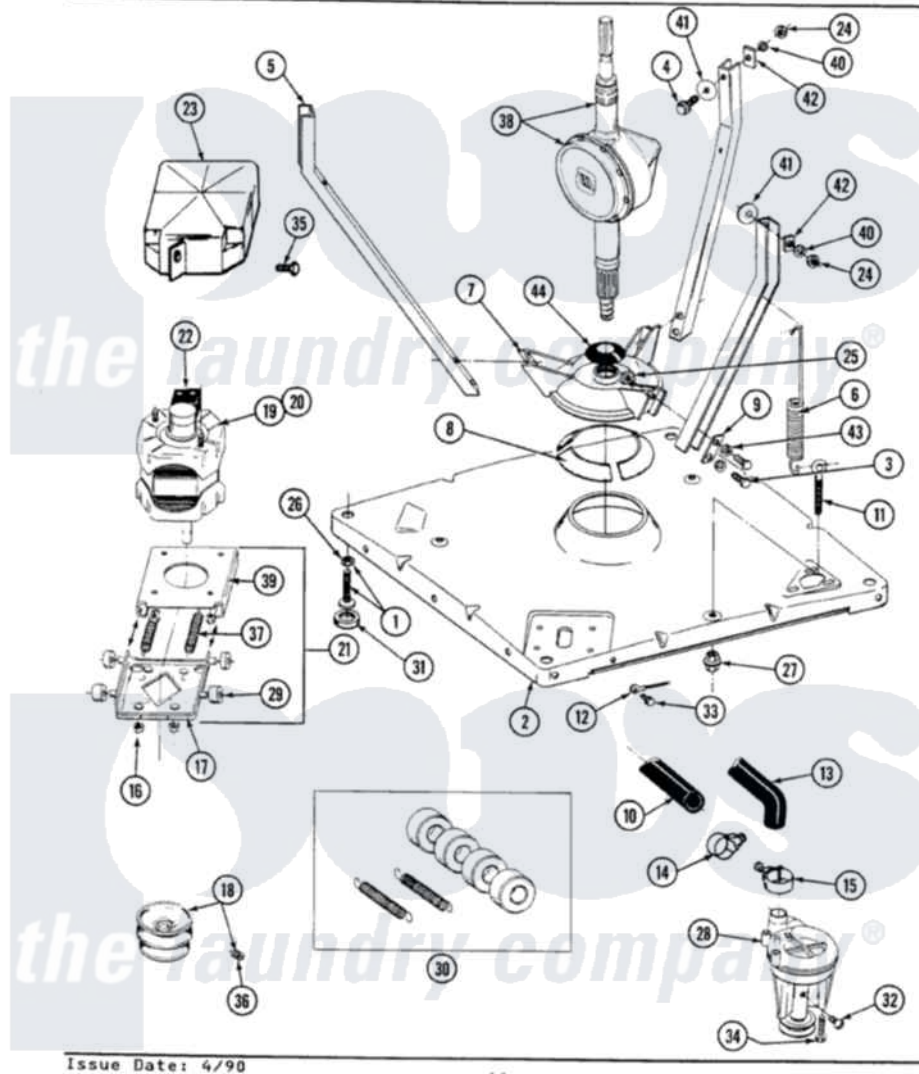

# Maytag A5910 01 - BASE, PUMP, MOTOR & COMPONENTS

SECTION: BASE, PUMP, MOTOR & COMPONENTS  
 MODEL: ALL MODELS

Maytag Residential Maytag A5910 Washer Parts Parts Diagram 01 - BASE, PUMP, MOTOR & COMPONENTS  
 Click on the part number to view part

Item	Original Part Number	Replaced By	Status	Part Description
1	Y302699	<a href="#">22003428</a>		Leg, Adjustable
2	<a href="#">203274</a>			Base With Damper Pads
3	<a href="#">Y015627</a>			Screw- Hex
4	205254	<a href="#">W10175938</a>		Bolt
"	200744	<a href="#">W10175939</a>		Bolt
5	<a href="#">213053</a>			Brace, Tub Part Not Used
6	<a href="#">213054</a>			Centering Spring - 3 Used
7	<a href="#">203725</a>			Damper W/Bolt And Clip
8	<a href="#">203956</a>			Damper Pad Kit
9	<a href="#">213073</a>			Washer, Double Brace
10	214767	<a href="#">22001448</a>		Hose, Pump
11	213120	<a href="#">216416</a>		Bolt, Eye/Centering Spring
12	<a href="#">204807</a>			Ground Wire, Supp. Plte To Top Cover
13	<a href="#">213045</a>			Hose, Outer Tub Part Not Used
14	200461	<a href="#">285655</a>		Clamp, Hose