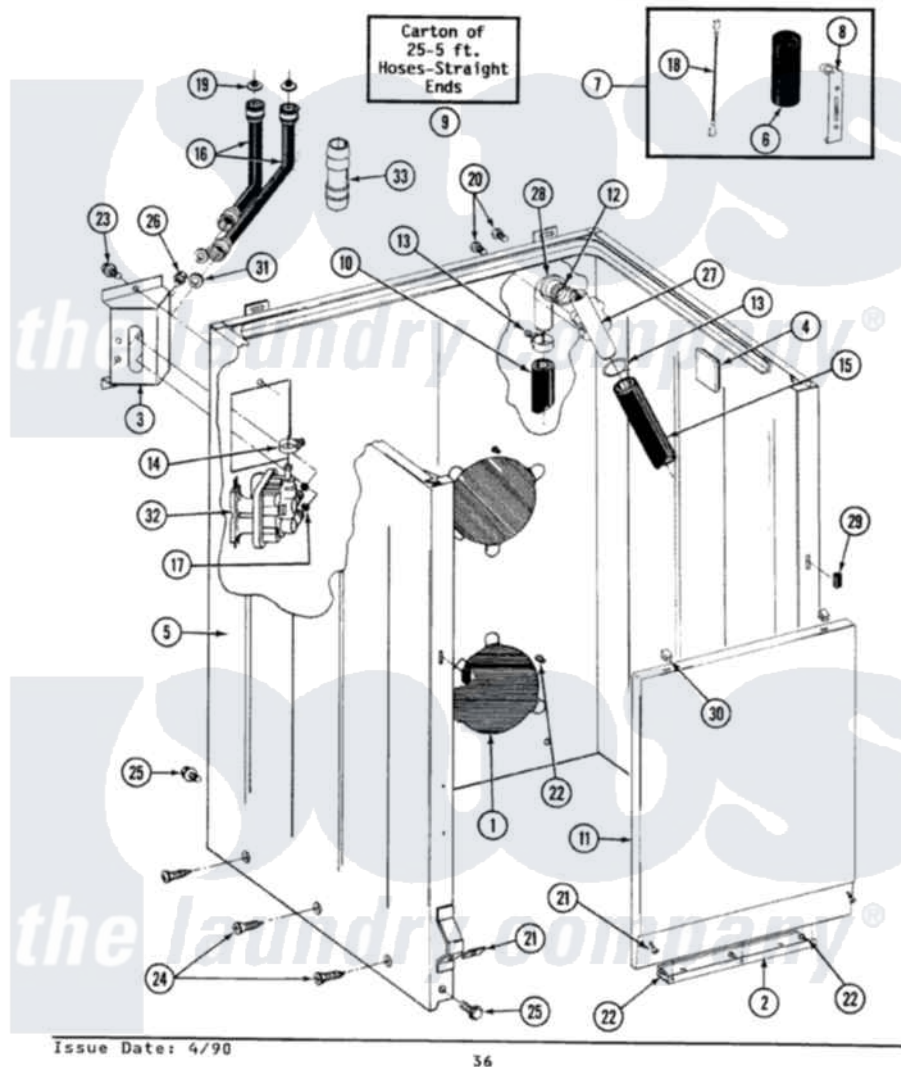

# Maytag A5910 02 - CABINET, WATER VALVE, HOSES & FRNT PANEL

SECTION: CABINET, WATER VALVE, HOSES & FRONT PANEL  
 MODEL: ALL MODELS

Maytag [Residential Maytag A5910 Washer Parts](#) Parts Diagram 02 - CABINET, WATER VALVE, HOSES & FRNT PANEL

Click on the part number to view part

Item	Original Part Number	Replaced By	Status	Part Description
1	211878		Not Available	PLATE, ACCESS
2	<a href="#">213846</a>			Guard, Belt
3	214812	<a href="#">22002361</a>		Bracket, Water Valve
4	<a href="#">215058</a>			Pad, Cabinet Bumper
5	203319	<a href="#">22203319</a>		Cabinet
6	<a href="#">Y200832</a>			Capacitor
7	<a href="#">206103</a>			Capacitor Kit
8	<a href="#">211149</a>			Clip, Capacitor
9	202861	<a href="#">202860</a>		Inlet Hose Assembly
10	215279	<a href="#">22003410</a>		Hose, Drain
"	<a href="#">Y059149</a>			(7/8" I.D. CARTON OF 50 FT.)
"	<a href="#">216017</a>			Hose, Drain
11	212998		Not Available	PANEL, FRONT (WHT)
12	<a href="#">214765</a>			Gasket, Siphon Break
13	200908	<a href="#">285655</a>		Clamp, Hose