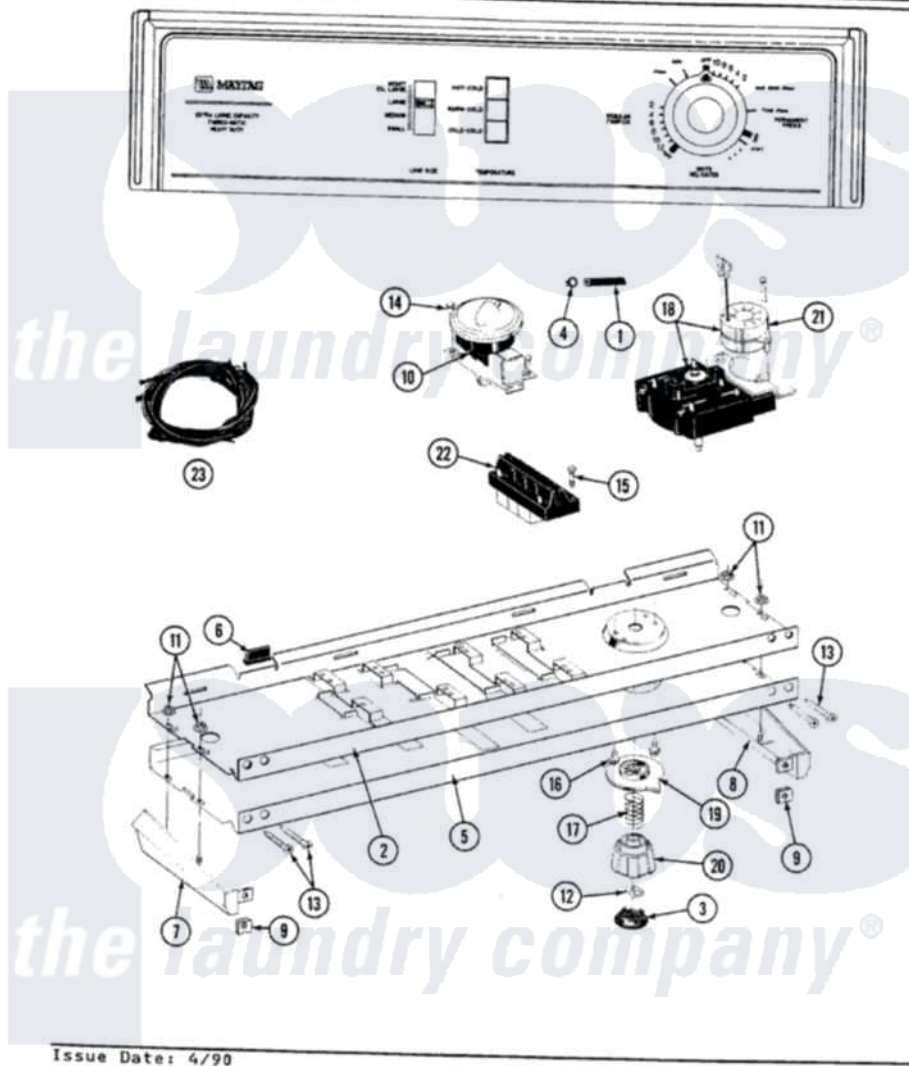

Maytag A5910 04 - CONTROL PANEL

SECTION: CONTROL PANEL
MODEL: A5910

Issue Date: 4/90

4

Maytag [Residential Maytag A5910 Washer Parts](#) Parts Diagram 04 - CONTROL PANEL
Click on the part number to view part

Item	Original Part Number	Replaced By	Status	Part Description
1	212942	22001619		Tube, Water Level Switch
2	214809			Back Up Plate
3	215821		Not Available	CAP, KNOB
4	410296	596669		Clamp, Manifold
5	207396		Not Available	CONTROL PANEL
"	208117		Not Available	FACIA A5910
6	214897			Pad, Control Panel
7	207215		Not Available	END CAP LH
8	207216		Not Available	END CAP RH
9	214894			Fastener, End Cap
10	207360			Infinite Level Press Switch
11	214872			Palnut, End Cap Note: Nut, Lamp Holder
12	211605			Bezel, Timer Dial
13	210932			Screw, No.8 X 9/16 Ctsk Note: Screw, Inlet Duct
14	211168	W10139210		Screw, 8-18 X 5/16

15	213117	67006908	Screw, Ice Rack
16	213966	3400014	Screw
17	211065		Spring, Index Wheel
18	207377		Not Available TIMER
"	207376	22207376	Timer
"	216042	22001627	Screw
19	215827		Not Available TIMER DIAL SKIRT
20	215828		Knob, Timer
21	205033	22205033	Motor- Tim
22	207368		Not Available TEMP CONTROL SWITCH - 3 BUTTON
"	207367		Not Available TEMP CONTROL SWITCH - 4 BUTTON
23	207383		Wire Harness
"	207382		Wire Harness