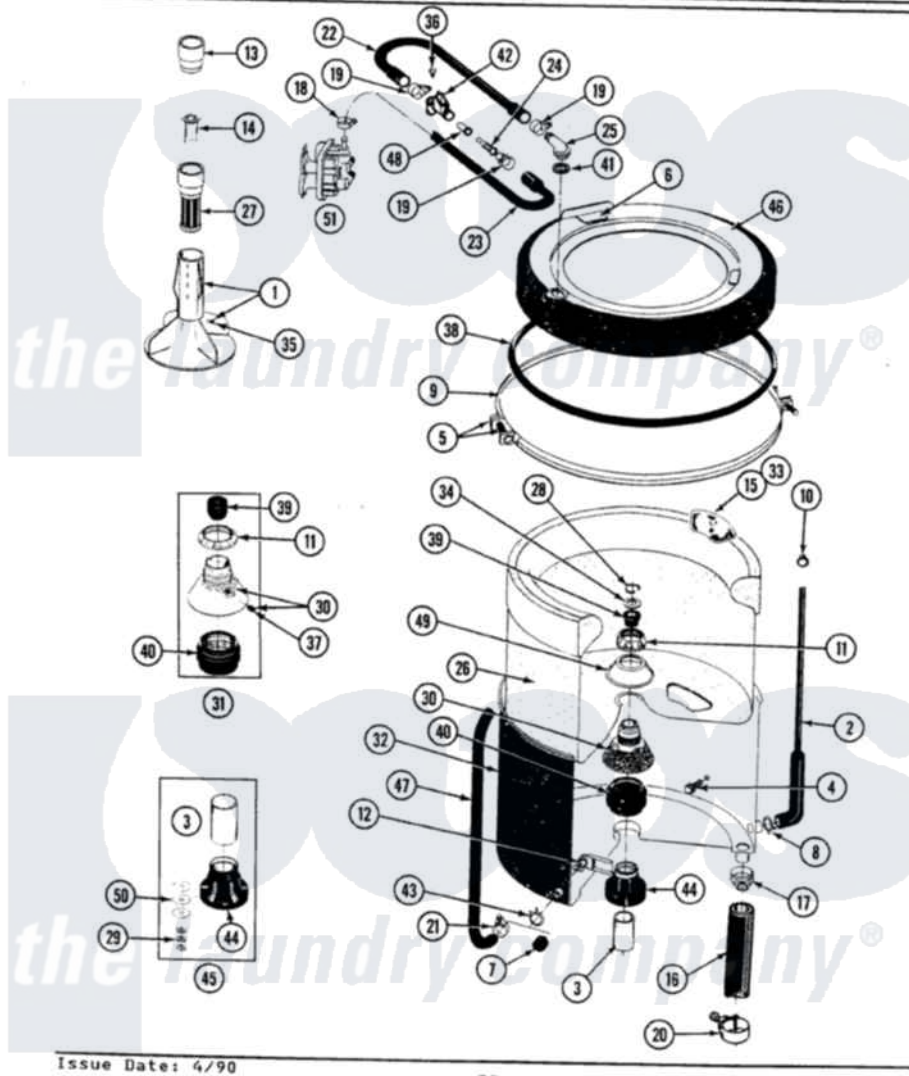

# Maytag A5910 07 - TUB, AGITATOR, MOUNTING STEM & SEAL

SECTION: TUB AGITATOR, MOUNTING STEM & SEAL  
 MODEL: ALL MODELS

Issue Date: 4/90

38

Maytag Residential Maytag A5910 Washer Parts Parts Diagram 07 - TUB, AGITATOR, MOUNTING STEM & SEAL  
 Click on the part number to view part

Item	Original Part Number	Replaced By	Status	Part Description
1	<a href="#">207228</a>			Agitator W/Lock Screw
2	<a href="#">215976</a>			Air Tube
"	212942	<a href="#">22001619</a>		Tube, Water Level Switch
3	<a href="#">211130</a>			Bearing Liner, Tub Bearing
4	200744	<a href="#">W10175939</a>		Bolt
"	205254	<a href="#">W10175938</a>		Bolt
5	<a href="#">205529</a>			Nut And Bolt Kit For Tub Clam
6	<a href="#">215232</a>			Bumper, Unbalance
7	<a href="#">214725</a>			Cap For Spout-Outer Tub
8	<a href="#">211641</a>			Clamp, 1-1/16"
9	<a href="#">200846</a>			Clamp - Tub Cover
10	410296	<a href="#">596669</a>		Clamp, Manifold
11	211047	<a href="#">6-2110472</a>		Nut- Clamp
12	<a href="#">214434</a>			Spout, Deflector
14	<a href="#">215733</a>			Dispensing Cup
16	<a href="#">213045</a>			Hose, Outer Tub Part Not Used