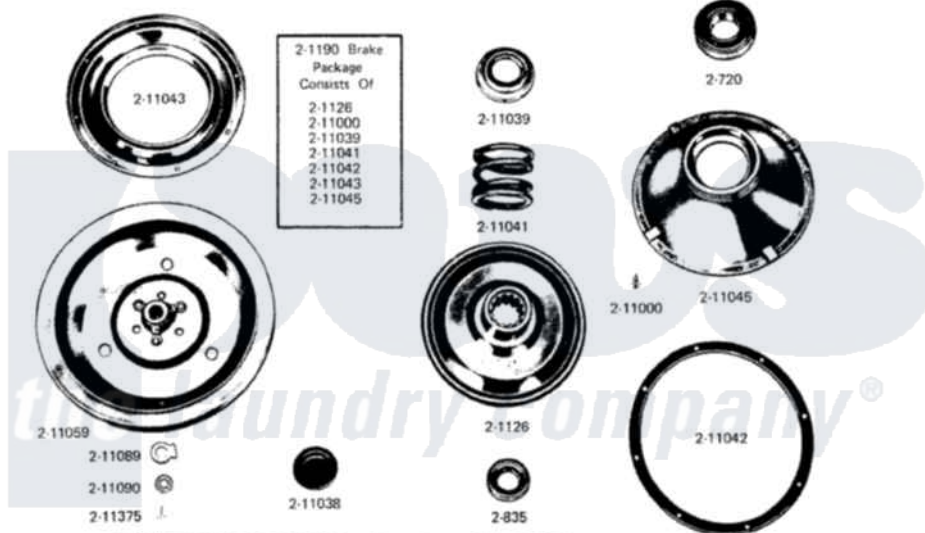

AGITATOR & ACCESSORIES

BRAKE & CLUTCH ASSEMBLY

Copyright 1976 THE MAYTAG COMPANY • Newton, Iowa • Printed in U.S.A.

Maytag Residential Maytag A608 Washer Parts Parts Diagram 01 - AGITATOR & ACCESSORIES  
 Click on the part number to view part

Item	Original Part Number	Replaced By	Status	Part Description
1	<a href="#">Y015494</a>			Stop Ring-Agitator Shaft
2	<a href="#">203265</a>			Lint Filter-Dispenser
3	203323	<a href="#">22004085</a>		Large Agitator
4	212815		Not Available	DISPENSER CUP