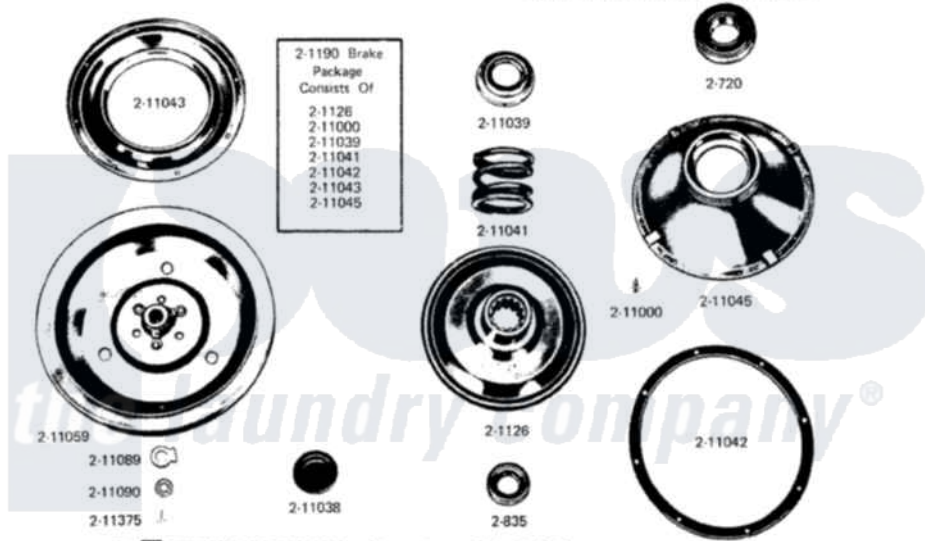

AGITATOR & ACCESSORIES

BRAKE & CLUTCH ASSEMBLY

[Maytag Residential Maytag A608S Washer Parts](#) Parts Diagram 01 - AGITATOR & ACCESSORIES

[Click on the part number to view part](#)

Item	Original Part Number	Replaced By	Status	Part Description
1	Y015494			Stop Ring-Agitator Shaft
2	203265			Lint Filter-Dispenser
3	203323	22004085		Large Agitator
4	212815		Not Available	DISPENSER CUP