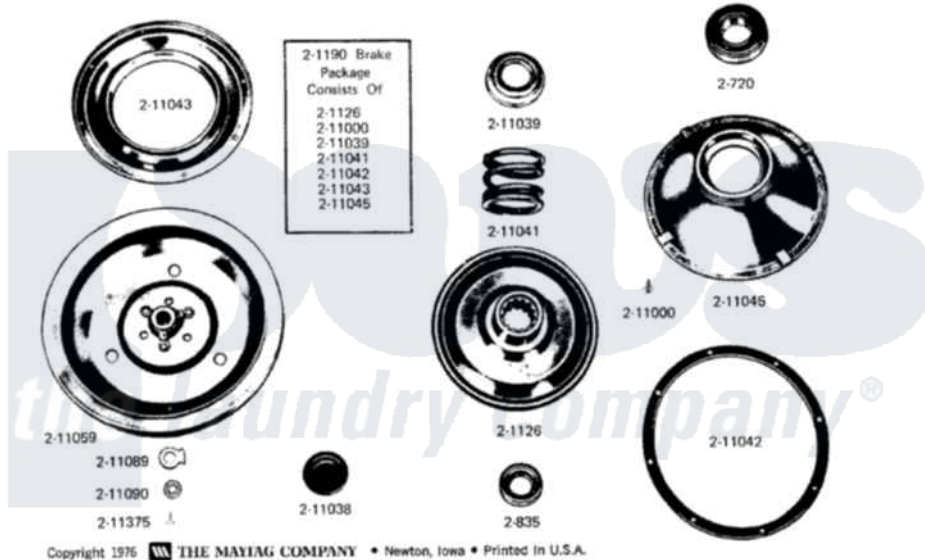

AGITATOR & ACCESSORIES

BRAKE & CLUTCH ASSEMBLY

Copyright 1976 THE MAYTAG COMPANY • Newton, Iowa • Printed in U.S.A.

[Maytag Residential Maytag A608S Washer Parts Parts Diagram 07 - FRONT PANEL REMOVED](#)

[Click on the part number to view part](#)

Item	Original Part Number	Replaced By	Status	Part Description
1	Y015408	22003235		Screw, Bearing Insert
2	Y015627			Screw- Hex
3	Y052734			Nut, Carrage Bolts And Bracket
4	Y052785			Nut, Brace To Damper
5	052836		Not Available	CAP SCREW, 3/8-16 X 1
6	Y054866	486009		Lockwasher
7	Y054867			Washer, Lock
8	200744	W10175939		Bolt
9	200750		Not Available	GEAR CASE COVER
10	200813		Not Available	GEAR CASE COVER ASSEMBLY
11	200846			Clamp - Tub Cover
12	200900	616099		Clamp
13	201639			Upper Motor Mount
14	201674		Not Available	LOWER MOTOR MOUNT--- NA