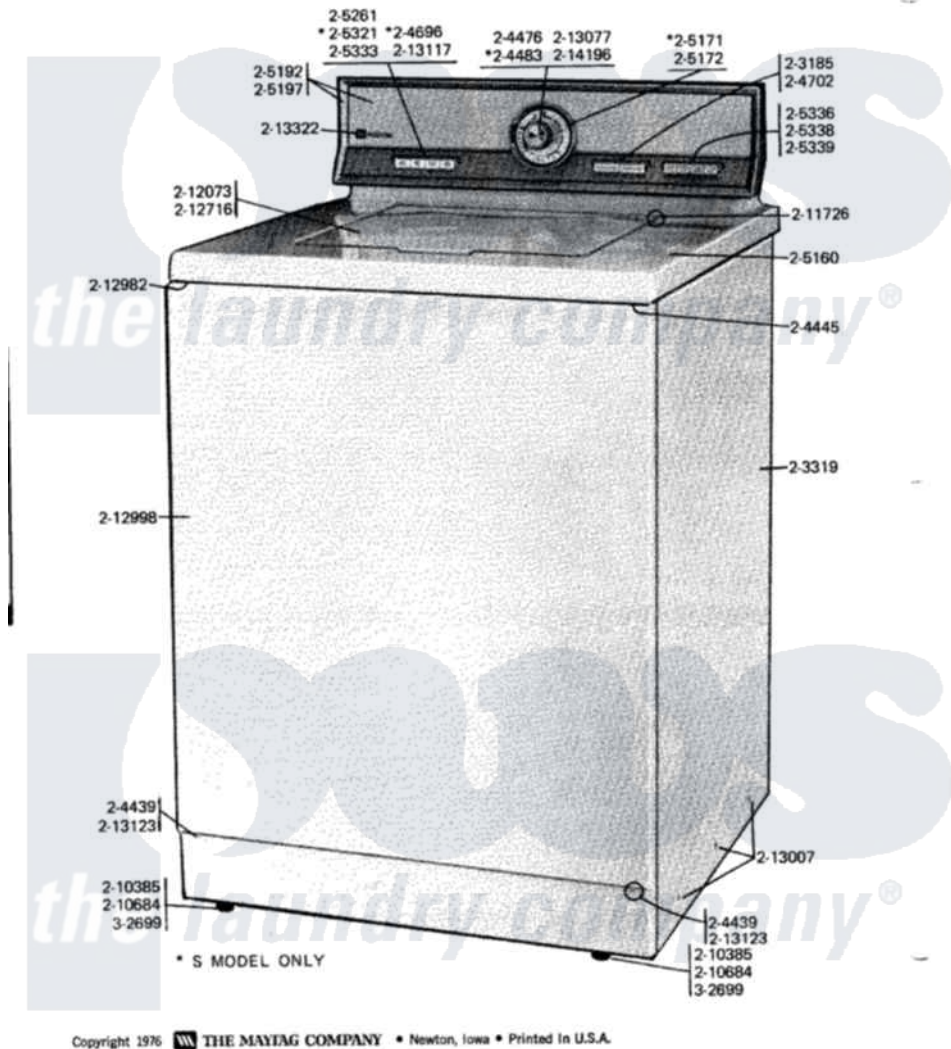

Maytag A608S 08 - FRONT VIEW

2

MODELS A608-A608S

SPECIFY COLOR IF OTHER THAN WHITE

FRONT VIEW

Copyright 1976 THE MAYTAG COMPANY • Newton, Iowa • Printed in U.S.A.

Maytag Residential Maytag A608S Washer Parts Parts Diagram 08 - FRONT VIEW

Click on the part number to view part

Item	Original Part Number	Replaced By	Status	Part Description
1	203185		Not Available	FABRIC SWITCH
2	203319	22203319		Cabinet
3	204439			Screw And Fstner Assembly
4	204445			Screw And Fastener Assembly
5	204483		Not Available	TIMER
6	204696			Button Kit For 2-3168
7	204702		Not Available	BUTTON KIT FOR 2-3185
8	205160		Not Available	TOP COVER-WHITE
9	205171		Not Available	TIMER DIAL, SUN-GLOW
10	205192		Not Available	CONTROL PANEL, SUN-GLOW
11	205197		Not Available	CONTROL PANEL KIT, SUN-GLOW
12	205321			Temperature Control Switch
13	205333		Not Available	BUTTON KIT FOR 2-5261
14	205336			Water Level Switch
15	205338			Button Kit For 2-5336-1

16	205339		Button Kit For 2-5336
17	210385		Lock Nut For Adjustable Leg
18	210684		Foot, Adjustable Leg
19	211726		Hinge, Ball Lid
20	212073		LID (WHITE)
NI	212277		Screw, No.8 X 1/2 Inch
22	212716		Bumper, Lid
23	212982	22001650	Fastener, Spring
24	212998	Not Available	PANEL, FRONT (WHT)
25	213007		Xfor Cabinet See Cabinet, Back
26	213077	Not Available	CAP FOR TIMER KNOB
27	213117	67006908	Screw, Ice Rack
28	213123	22001496	Front Panel Fastener And Screw
29	213322	Not Available	MAYTAG DECAL
30	214196	Not Available	TIMER KNOB-CLEAR ACRYLIC
31	Y302699	22003428	Leg, Adjustable