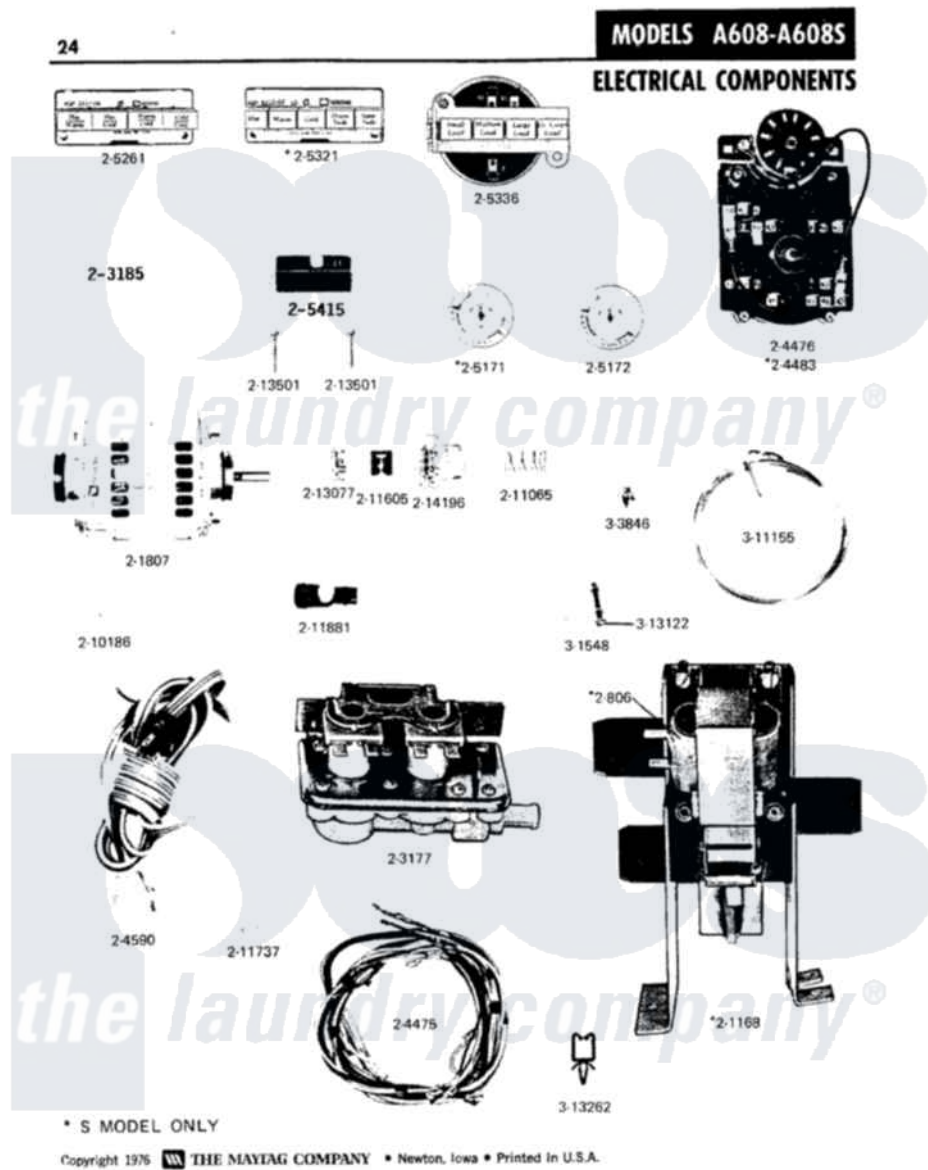

Maytag A608S 11 - POWER UNIT & CENTER ASSEMBLY

Maytag [Residential Maytag A608S Washer Parts](#) Parts Diagram 11 - POWER UNIT & CENTER ASSEMBLY
 Click on the part number to view part

Item	Original Part Number	Replaced By	Status	Part Description
1	Y0A4298	6-0A57420		Seal- Agitator
2	14792	WH1X2296		Friction Pad
3	Y014827			Washer-Center Shaft
4	Y014839			Collar-Drive Shaft
5	Y015149			Brass Washer-Agitator Seal
6	Y015494			Stop Ring-Agitator Shaft
7	Y015629			Bolt, Grinding Chamber
8	015639			Dowel Pin
9	Y015666			Washer, Retaining -
10	Y015667			Retaining Ring
11	Y015902			Spring For Agitator
12	038313	22038313		Wrench, Spanner
13	Y038555			Tool-Install Center Shaft
14	Y054867			Washer, Lock
15	Y056016			Center Seal Grease
16	Y056080	6-0560800		Oil

17	200730	22002124		Shaft- Agi
18	200813		Not Available	GEAR CASE COVER ASSEMBLY
19	200824	6-2040130		Tub Bearin
20	201463		Not Available	PITMAN WITH WRIST PIN
21	201537	6-2095720		Mounting S
22	202521	6-2095720		Mounting S
23	203193		Not Available	GEAR HOUSING W/STUDS & TUBE
24	203438	W10172457		Transmison
25	203775			Ctn 10 Auto Trans Lube
26	204012	6-2095720		Mounting S
27	204013	6-2040130		Tub Bearin
28	204967			Gear Kit-Power Fin Agitator
29	210054			Pinion
30	210179			Retaining Ring
31	210183			Groove Pin
32	210286			Seal
33	210315			Pinion
34	210632	22210632		Gasket
35	210670			Segment
36	210690			Seal, Rubber
37	211022		Not Available	BEARING
38	211028	22001586		Deflector, Water
39	211047	6-2110472		Nut- Clamp
40	211089			Lug, Stop Pulley
41	211090	22003555		Washer, Stop Lug
42	211100			Washer, Outer Tub
43	211130			Bearing Liner, Tub Bearing
44	211210			Washer, Clamping Nut
45	211375	681582		Screw
46	211483	6-2114830		Washer- SP
47	211484			Washer, Lug
48	211486			Screw, 3/8-16 X 1/2 Inch
49	211487			Groov-Pin
50	211618	22001423		Set Screw, Mounting Stem
52	213044			Shaft, Center
53	213068	204967		Gear Kit-Power Fin Agitator
54	214276		Not Available	WASHER FOR GEARS