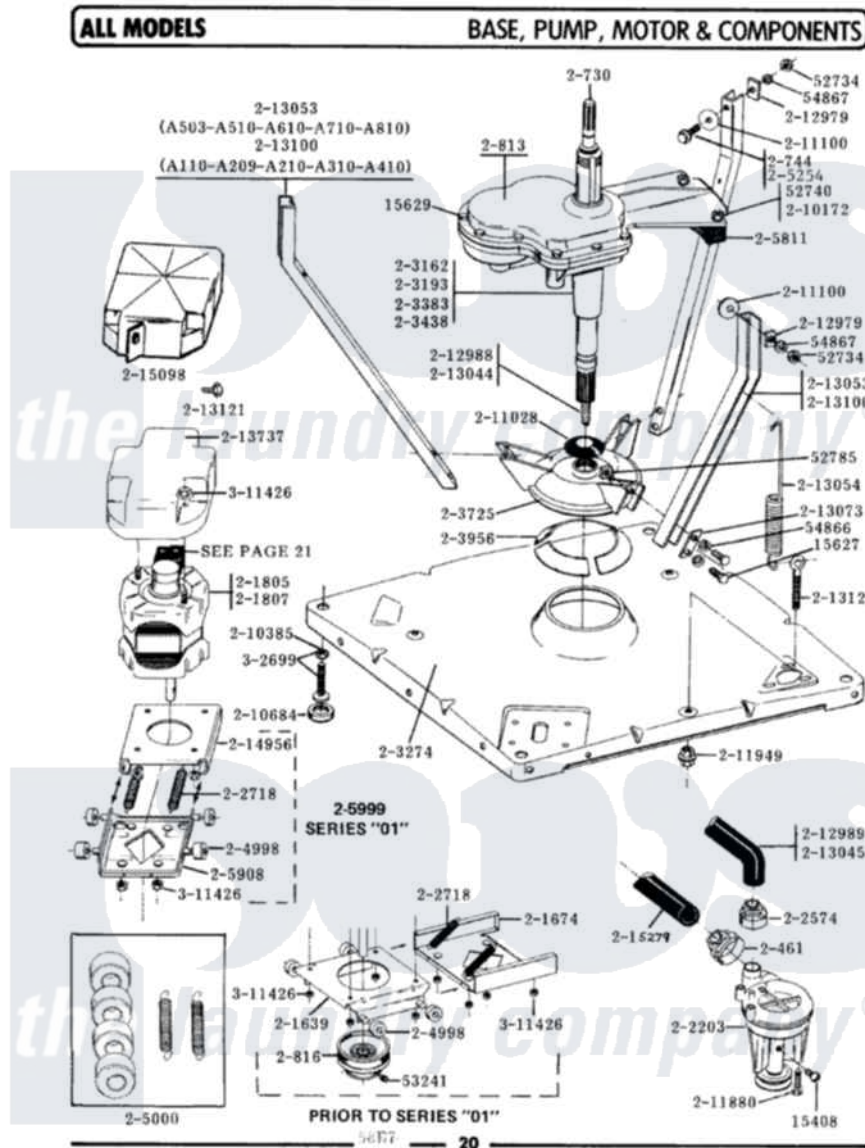

Maytag A610 01 - BASE, PUMP, MOTOR & COMPONENTS

Maytag Residential Maytag A610 Washer Parts Parts Diagram 01 - BASE, PUMP, MOTOR & COMPONENTS
Click on the part number to view part

Item	Original Part Number	Replaced By	Status	Part Description
1	Y015408	22003235		Screw, Bearing Insert
2	Y015627			Screw- Hex
3	Y015629			Bolt, Grinding Chamber
4	Y052734			Nut, Carrage Bolts And Bracket
5	Y052740	62739		Nut, Lock
6	Y052785			Nut, Brace To Damper
7	Y053241			Set Screw, Motor Pulley
8	Y054866	486009		Lockwasher
9	Y054867			Washer, Lock
10	200461	285655		Clamp, Hose
11	200730	22002124		Shaft- Agi
12	200744	W10175939		Bolt
NI	200750		Not Available	GEAR CASE COVER
14	200813		Not Available	GEAR CASE COVER ASSEMBLY
15	200816	6-2008160		Pulley- MO