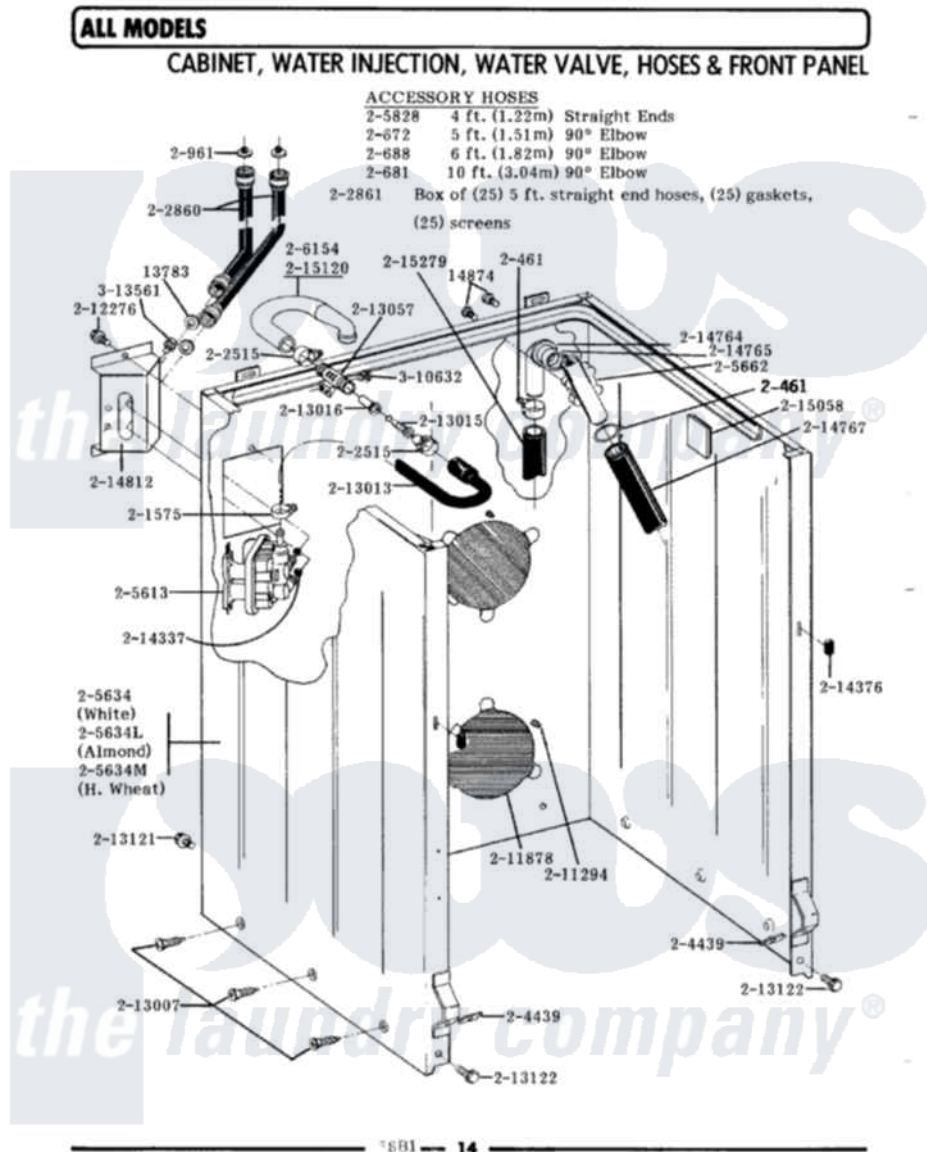

Maytag A610 02 - CBNT,WATER INJ & VALVE,HOSES & FRT PANEL

Maytag Residential Maytag A610 Washer Parts Parts Diagram 02 - CBNT,WATER INJ & VALVE,HOSES & FRT PANEL

Click on the part number to view part

Item	Original Part Number	Replaced By	Status	Part Description
1	Y013783			Washer, Inlet Hose
2	Y014874			Screw, Idler Arm And Sleeve
3	200461	285655		Clamp, Hose
4	200672	76314		Hose, Inlet 6 Ft. Hose With Elbow
5	200681	21001467		Hose- 10'
6	200688	76314		Hose, Inlet 6 Ft. Hose With Elbow
NI	Y200832			Capacitor
8	200961	12001413		Strainer And Washer Kit
9	201575			Clamp, Hose
10	202515	596669		Clamp, Manifold
11	202860			Inlet Hose Assembly
12	202861	202860		Inlet Hose Assembly
NI	203237			No.17 Wire With Terminal
14	204439			Screw And Fstner Assembly

15	205613		Water Valve
16	205634	22203319	Cabinet
19	205662	206638	Siphon Break
20	205828	202860	Inlet Hose Assembly
NI	206103		Capacitor Kit
22	206154		Injector Tube With Seal
NI	211149		Clip, Capacitor
24	211294	90767	Screw, 8A X 3/8 HeX Washer Head Tapping
25	211878	Not Available	PLATE, ACCESS
26	212276	W10116760	Screw
NI	212982	22001650	Fastener, Spring
"	212998	Not Available	PANEL, FRONT (WHT)
30	213007		Xfor Cabinet See Cabinet, Back
31	213013		Hose, Injector
32	213015		Nozzle, Injector
33	213016	216201	Nozzle
34	213057	22213057	Sleeve- In
35	213121	3400111	Screw, 12-14 X 5/8
36	213122	27001200	Screw
NI	213846		Guard, Belt
38	214337	96160	Screen
39	214376	22002331	Spacer, Front Panel
40	214764	208847	Elbow
41	214765		Gasket, Siphon Break
42	214767	22001448	Hose, Pump
43	214768	211704	Hose, Drain
44	214812	22002361	Bracket, Water Valve
45	200461	285655	Clamp, Hose
46	215058		Pad, Cabinet Bumper
47	215120		Seal For Injector Tube
48	Y310632	1163839	Screw
49	Y313561		Screw---NA