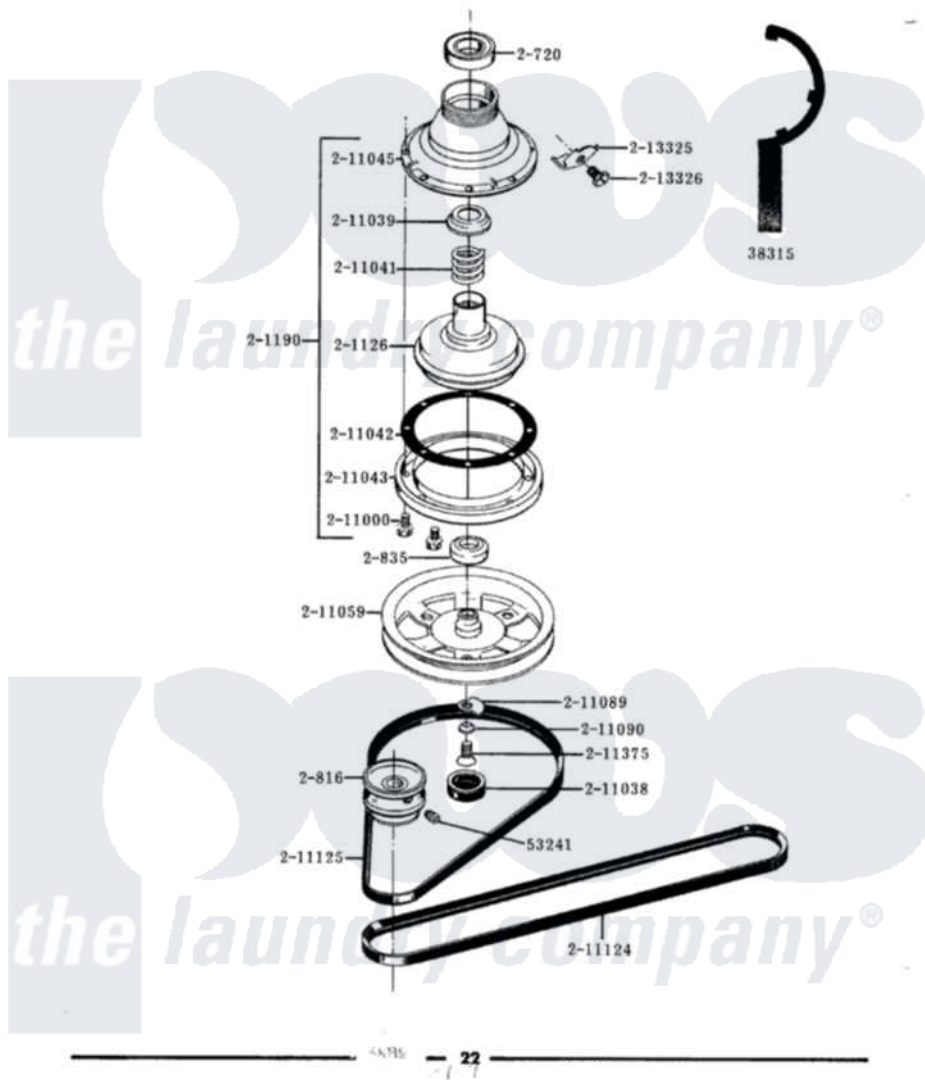

ALL MODELS **CLUTCH, BRAKE & BELTS**

Maytag Residential Maytag A610 Washer Parts Parts Diagram 03 - CLUTCH, BRAKE & BELTS
 Click on the part number to view part

Item	Original Part Number	Replaced By	Status	Part Description
1	Y038315	038315		Tool
2	Y053241			Set Screw, Motor Pulley
3	Y200720	22003441		Bearing, Rear
4	200816	6-2008160		Pulley- MO
5	200835			Bearing, Brake Rotor
6	201126	6-2011900		Brake Asse
7	201190	6-2011900		Brake Asse
8	211000			SCREW, BRAKE DRUM (HEX HEAD)
9	211038		Not Available	CAP, OIL RETAINER
10	211039	6-2011900		Brake Asse
11	211041	6-2011900		Brake Asse
12	211042	6-2011900		Brake Asse
13	211043	6-2011900		Brake Asse
14	211045	6-2011900		Brake Asse
15	211059	6-2301530		Pulley
16	211089			Lug, Stop Pulley

17	211090	22003555	Washer, Stop Lug
18	211124		Part Not Used
19	211125		V Belt, Drive Pulley
20	211375	681582	Screw
21	213325		Clip, Retaining
22	213326		Bolt, Sems Retaining Clip