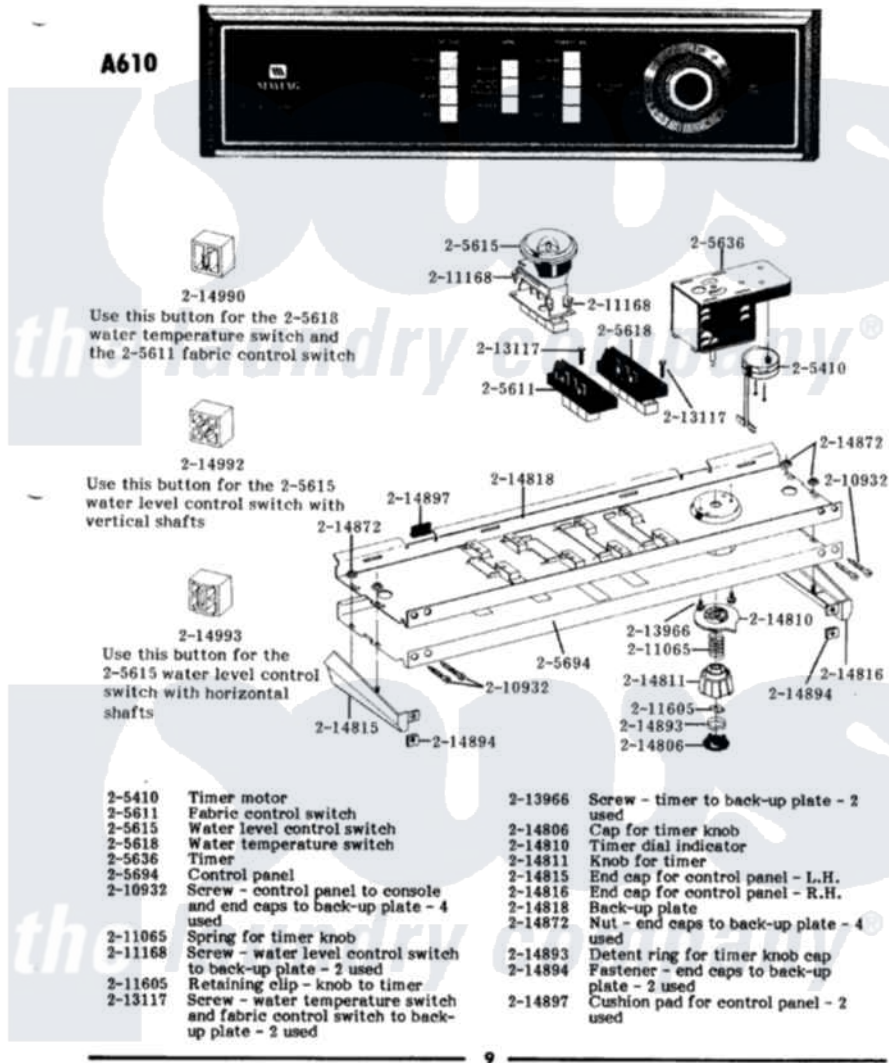

Maytag A610 04 - CONTROL PANEL,TIMER & SWITCHES (A610)

MODEL A610 CONTROL PANEL, TIMER & SWITCHES

Maytag Residential Maytag A610 Washer Parts Parts Diagram 04 - CONTROL PANEL,TIMER & SWITCHES (A610)
Click on the part number to view part

Item	Original Part Number	Replaced By	Status	Part Description
1	205410		Not Available	TIMER MOTOR 120-60
2	205611			Fabric Control Switch
3	205615			Water Level Control Switch
4	205618		Not Available	WATER TEMPERATURE SWITCH
5	205636			Timer RPR
6	205694		Not Available	CONTROL PANEL
7	210932			Screw, No.8 X 9/16 Ctsk Note: Screw, Inlet Duct
8	211065			Spring, Index Wheel
9	211168	W10139210		Screw, 8-18 X 5/16
10	211605			Bezel, Timer Dial
11	213117	67006908		Screw, Ice Rack
12	213966	3400014		Screw
13	214806		Not Available	CAP FOR TIMER KNOB
14	214810	22001571		Bezel, Timer Dial
15	214811			Knob For Timer

16	214815		End Cap F/Control Panel-LH
17	214816		End Cap F/Control Panel-RH
18	214818		Back Up Plate
19	214872		Palnut, End Cap Note: Nut, Lamp Holder
20	214893	Not Available	DETENT RING F/TIMER KNOB CA
21	214894		Fastener, End Cap
22	214897		Pad, Control Panel