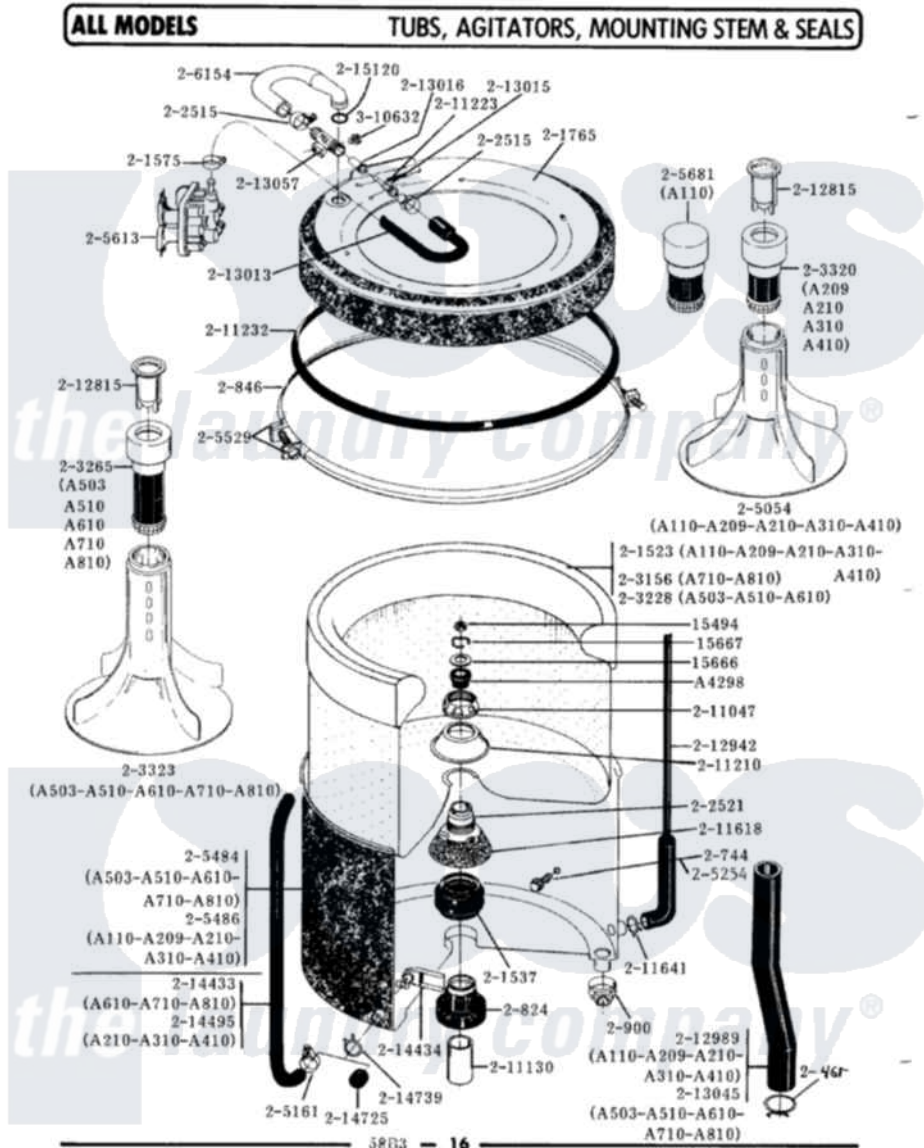

Maytag A610 07 - TUB, AGITATOR, MOUNTING STEM & SEAL

Maytag Residential Maytag A610 Washer Parts Parts Diagram 07 - TUB, AGITATOR, MOUNTING STEM & SEAL
 Click on the part number to view part

Item	Original Part Number	Replaced By	Status	Part Description
1	A04298		Not Available	SEAL, AGITATOR DRIVE SHAFT
2	Y015494			Stop Ring-Agitator Shaft
3	Y015666			Washer, Retaining -
4	Y015667			Retaining Ring
NI	Y054867			Washer, Lock
6	200744	W10175939		Bolt
7	200824	6-2040130		Tub Bearin
8	200846			Clamp - Tub Cover
9	200900	616099		Clamp
10	201523		Not Available	INNER TUB
11	201537	6-2095720		Mounting S
12	201575			Clamp, Hose
13	201765		Not Available	COVER, TUB
14	202515	596669		Clamp, Manifold
15	202521	6-2095720		Mounting S
				TUB, INNER PART NOT

17	203228	Not Available	TUB, INNER PART NOT USED
18	203265		Lint Filter-Dispenser
19	203323	22004085	Large Agitator
NI	204012	6-2095720	Mounting S
"	204013	6-2040130	Tub Bearin
"	205161	489503	Clamp
23	205484		Tub, Outer Part Not Used
24	205486	Not Available	PART NOT USED
25	205529		Nut And Bolt Kit For Tub Clam
26	205613		Water Valve
27	206154		Injector Tube With Seal
28	211047	6-2110472	Nut- Clamp
29	211100		Washer, Outer Tub
30	211130		Bearing Liner, Tub Bearing
31	211210		Washer, Clamping Nut
NI	211223		Bumper, Unbalance
33	211232		Seal, Tub Cover
34	211618	22001423	Set Screw, Mounting Stem
35	211641		Clamp, 1-1/16"
36	212815	Not Available	DISPENSER CUP
37	212942	22001619	Tube, Water Level Switch
38	213013		Hose, Injector
39	213015		Nozzle, Injector
40	213016	216201	Nozzle
41	213045		Hose, Outer Tub Part Not Used
42	213057	22213057	Sleeve- In
43	214433		Tube, Inlet Part Not Used
44	214434		Spout, Deflector
45	214725		Cap For Spout-Outer Tub
46	214739	596669	Clamp, Manifold
47	200461	285655	Clamp, Hose
48	215120		Seal For Injector Tube
NI	Y310632	1163839	Screw