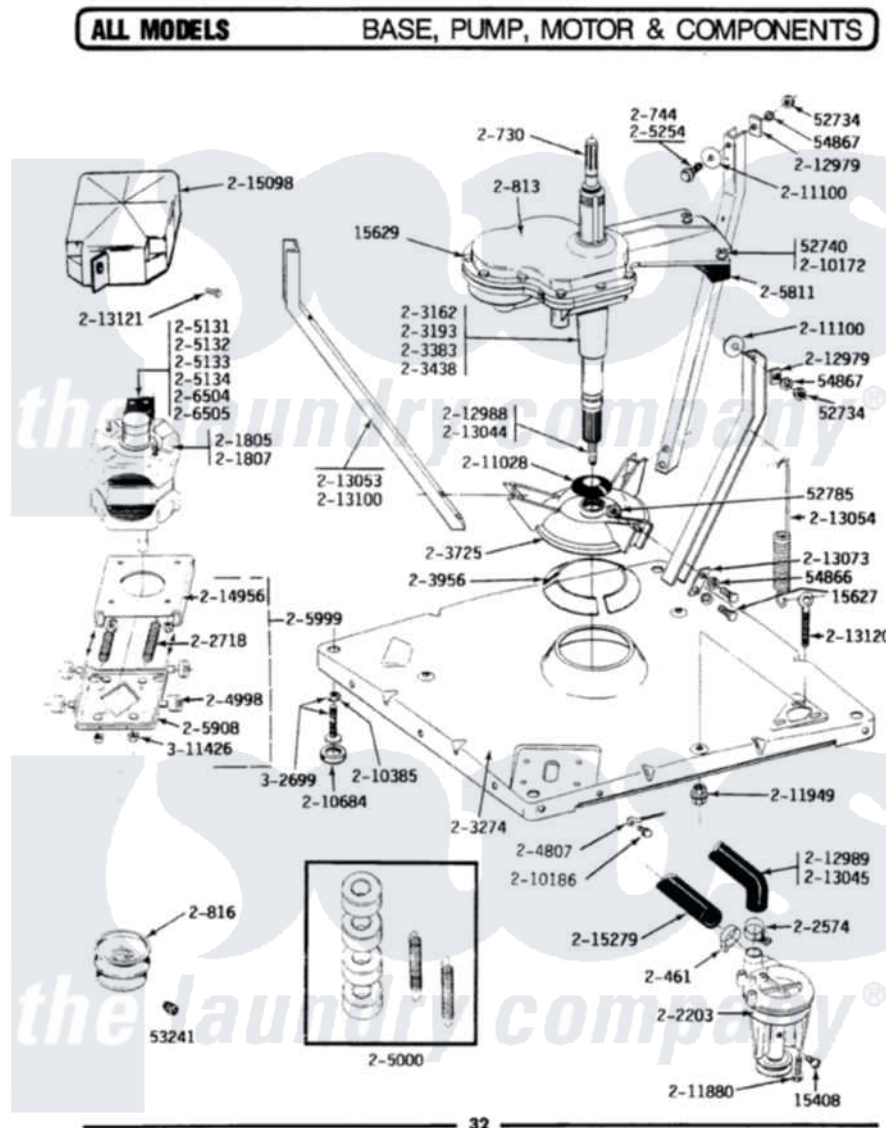

Maytag A612 01 - BASE, PUMP, MOTOR & COMPONENTS

Maytag Residential Maytag A612 Washer Parts Parts Diagram 01 - BASE, PUMP, MOTOR & COMPONENTS
 Click on the part number to view part

Item	Original Part Number	Replaced By	Status	Part Description
1	Y015408	22003235		Screw, Bearing Insert
2	Y015627			Screw- Hex
3	Y015629			Bolt, Grinding Chamber
4	Y052734			Nut, Carrage Bolts And Bracket
5	Y052740	62739		Nut, Lock
6	Y052785			Nut, Brace To Damper
7	Y053241			Set Screw, Motor Pulley
8	Y054866	486009		Lockwasher
9	Y054867			Washer, Lock
10	200461	285655		Clamp, Hose
11	200730	22002124		Shaft- Agi
12	200744	W10175939		Bolt
13	200813		Not Available	GEAR CASE COVER ASSEMBLY
14	200816	6-2008160		Pulley- MO
15	201807	12002353		Motor-Drve