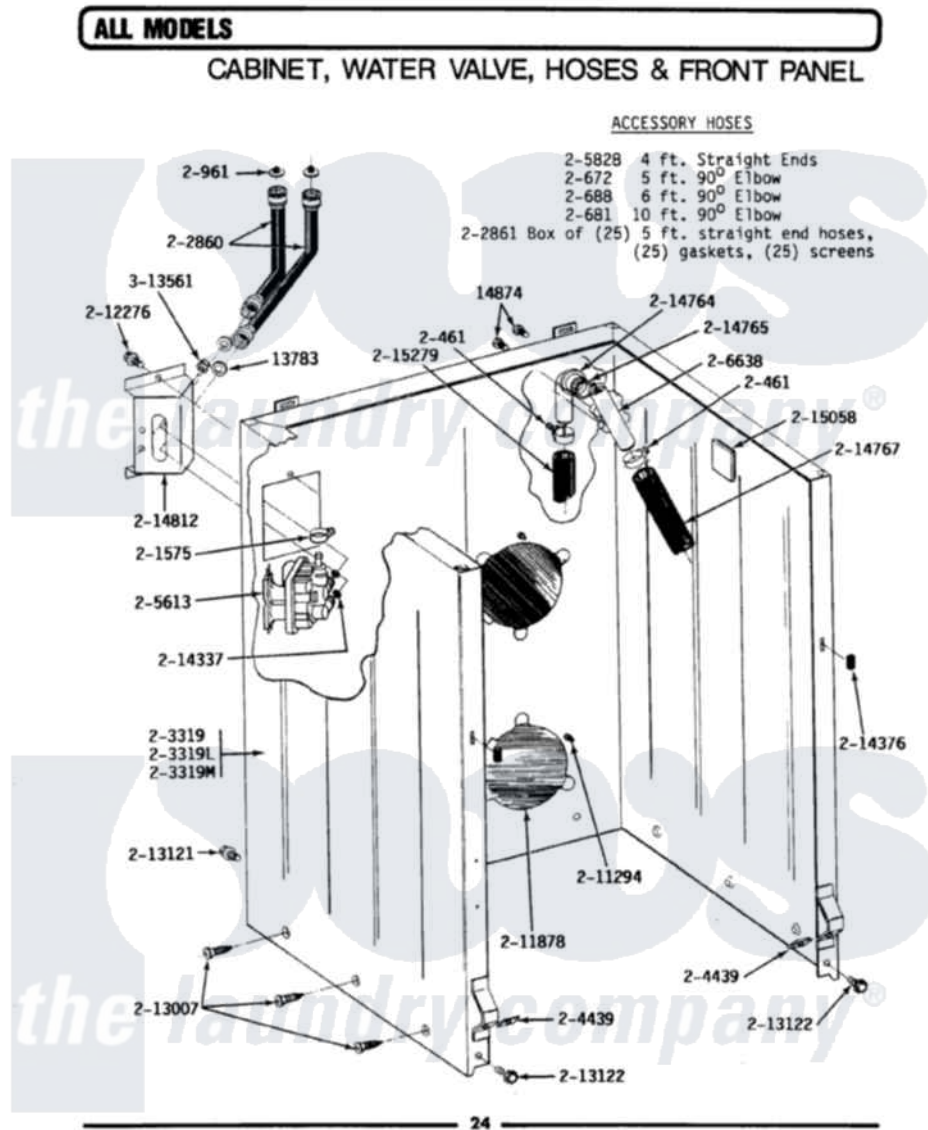

Maytag A612 02 - CABINET, WATER VALVE, HOSES & FRNT PANEL

Maytag Residential Maytag A612 Washer Parts Diagram 02 - CABINET, WATER VALVE, HOSES & FRNT PANEL

Click on the part number to view part

Item	Original Part Number	Replaced By	Status	Part Description
1	Y013783			Washer, Inlet Hose
2	Y014874			Screw, Idler Arm And Sleeve
3	200461	285655		Clamp, Hose
4	200672	76314		Hose, Inlet 6 Ft. Hose With Elbow
5	200681	21001467		Hose- 10'
6	200688	76314		Hose, Inlet 6 Ft. Hose With Elbow
NI	Y200832			Capacitor
8	200961	12001413		Strainer And Washer Kit
9	201575			Clamp, Hose
10	202860			Inlet Hose Assembly
11	202861	202860		Inlet Hose Assembly
NI	203237			No.17 Wire With Terminal
13	203319	22203319		Cabinet
15	204439			Screw And Fstner Assembly

16	205613		Water Valve
17	205828	202860	Inlet Hose Assembly
NI	206103		Capacitor Kit
19	206638		Siphon Break
NI	211149		Clip, Capacitor
21	211294	90767	Screw, 8A X 3/8 HeX Washer Head Tapping
22	211878	Not Available	PLATE, ACCESS
23	212276	W10116760	Screw
NI	212982	22001650	Fastener, Spring
"	212998	Not Available	PANEL, FRONT (WHT)
27	213007		Xfor Cabinet See Cabinet, Back
28	213121	3400111	Screw, 12-14 X 5/8
29	213122	27001200	Screw
NI	213846		Guard, Belt
31	214337	96160	Screen
32	214376	22002331	Spacer, Front Panel
33	214764	208847	Elbow
34	214765		Gasket, Siphon Break
35	214767	22001448	Hose, Pump
36	214812	22002361	Bracket, Water Valve
37	215058		Pad, Cabinet Bumper
38	215279	22003410	Hose, Drain
39	Y313561		Screw---NA