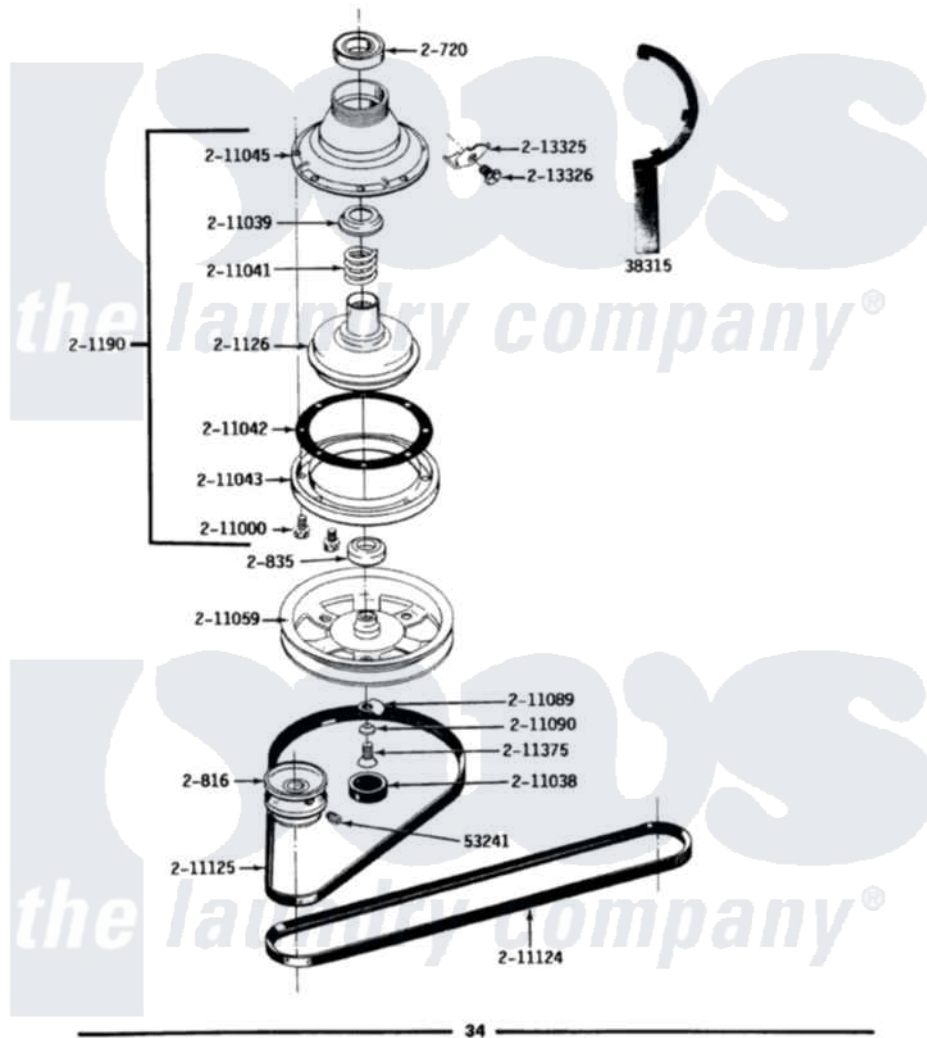

Maytag A612 03 - CLUTCH, BRAKE & BELTS

ALL MODELS **CLUTCH, BRAKE & BELTS**

Maytag Residential Maytag A612 Washer Parts Parts Diagram 03 - CLUTCH, BRAKE & BELTS
 Click on the part number to view part

Item	Original Part Number	Replaced By	Status	Part Description
1	Y038315	038315		Tool
2	Y053241			Set Screw, Motor Pulley
3	Y200720	22003441		Bearing, Rear
4	200816	6-2008160		Pulley- MO
5	200835			Bearing, Brake Rotor
6	201126	6-2011900		Brake Asse
7	201190	6-2011900		Brake Asse
8	211000			SCREW, BRAKE DRUM (HEX HEAD)
9	211038		Not Available	CAP, OIL RETAINER
10	211039	6-2011900		Brake Asse
11	211041	6-2011900		Brake Asse
12	211042	6-2011900		Brake Asse
13	211043	6-2011900		Brake Asse
14	211045	6-2011900		Brake Asse
15	211059	6-2301530		Pulley
16	211089			Lug, Stop Pulley

17	211090	22003555	Washer, Stop Lug
18	211124		Part Not Used
19	211125		V Belt, Drive Pulley
20	211375	681582	Screw
21	213325		Clip, Retaining
22	213326		Bolt, Sems Retaining Clip