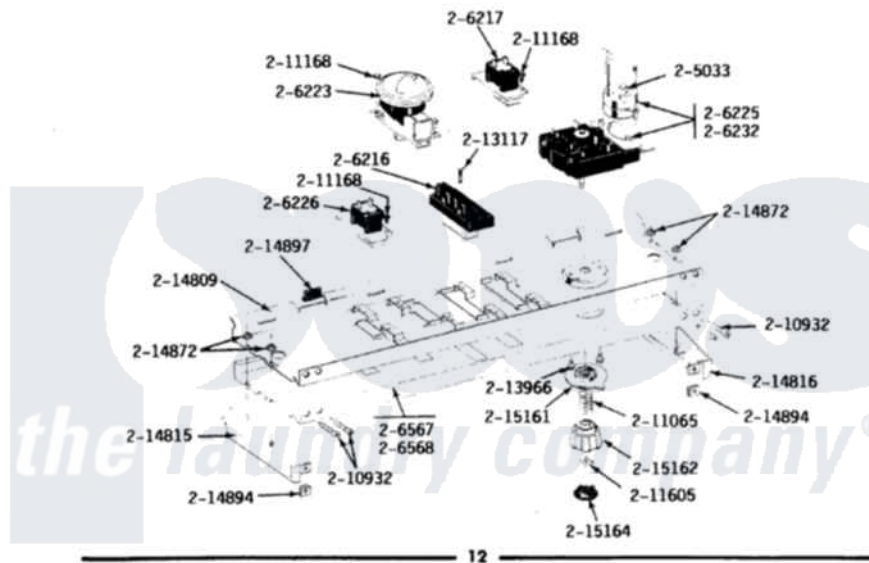

Maytag A612 04 - CONTROL PANEL

Maytag Residential Maytag A612 Washer Parts Parts Diagram 04 - CONTROL PANEL
 Click on the part number to view part

Item	Original Part Number	Replaced By	Status	Part Description
1	205033	22205033		Motor- Tim
2	206216			Water Temperature Switch
3	206217		Not Available	SPEED CONTROL SWITCH
4	206223	22206223		Switch- Wa
5	206225			Timer
8	206567		Not Available	CONTROL PANEL
10	210932			Screw, No.8 X 9/16 Ctsk Note: Screw, Inlet Duct
11	211065			Spring, Index Wheel
12	211168	W10139210		Screw, 8-18 X 5/16
13	211605			Bezel, Timer Dial
14	213117	67006908		Screw, Ice Rack
15	213966	3400014		Screw
16	214809			Back Up Plate
17	214815			End Cap F/Control Panel-LH
18	214816			End Cap F/Control Panel-RH

19	214872		Panel, End Cap Note, Nut, Lamp Holder
20	214894		Fastener, End Cap
21	214897		Pad, Control Panel
22	215161	22001571	Bezel, Timer Dial
23	215162		Timer Knob
24	215164	Not Available	CAP FOR KNOB