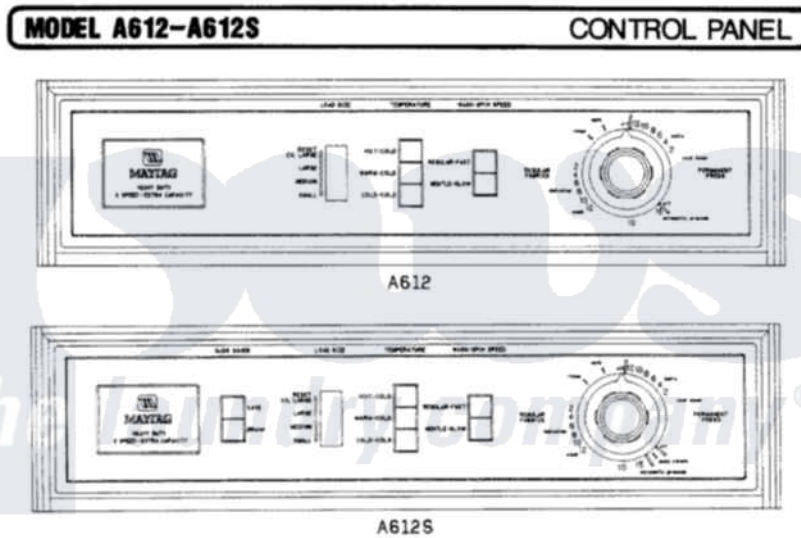

Maytag A612 04 - CONTROL PANEL

Maytag Residential Maytag A612 Washer Parts Parts Diagram 04 - CONTROL PANEL
 Click on the part number to view part

Item	Original Part Number	Replaced By	Status	Part Description
1	205033	22205033		Motor- Tim
2	206216			Water Temperature Switch
3	206217		Not Available	SPEED CONTROL SWITCH
4	206223	22206223		Switch- Wa
5	206225			Timer
8	206567		Not Available	CONTROL PANEL
10	210932			Screw, No.8 X 9/16 Ctsk Note: Screw, Inlet Duct
11	211065			Spring, Index Wheel
12	211168	W10139210		Screw, 8-18 X 5/16
13	211605			Bezel, Timer Dial
14	213117	67006908		Screw, Ice Rack
15	213966	3400014		Screw
16	214809			Back Up Plate
17	214815			End Cap F/Control Panel-LH
18	214816			End Cap F/Control Panel-RH

19	214872		Panel, End Cap Note, Nut, Lamp Holder
20	214894		Fastener, End Cap
21	214897		Pad, Control Panel
22	215161	22001571	Bezel, Timer Dial
23	215162		Timer Knob
24	215164	Not Available	CAP FOR KNOB