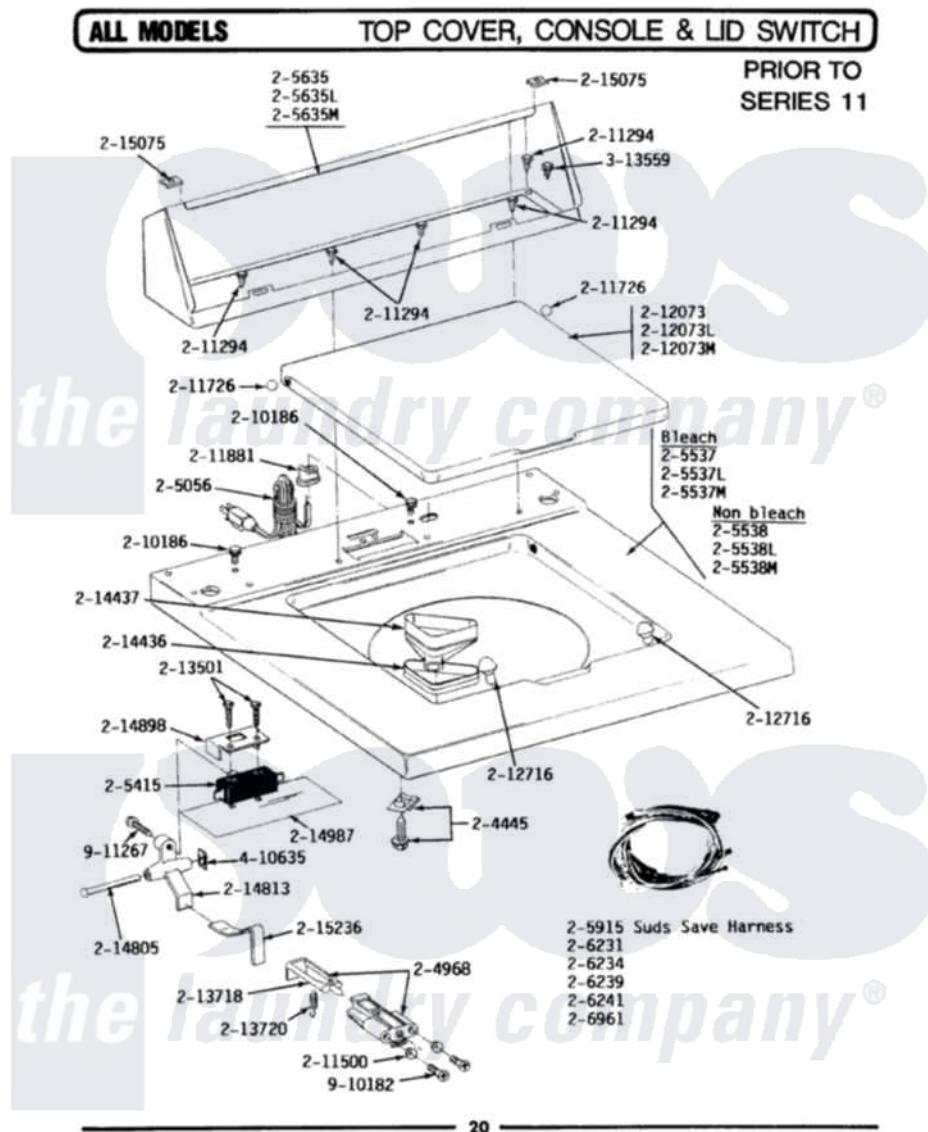

Maytag A612 07 - TOP COVER, CONSOLE & LID SWITCH

Maytag Residential Maytag A612 Washer Parts Parts Diagram 07 - TOP COVER, CONSOLE & LID SWITCH
 Click on the part number to view part

Item	Original Part Number	Replaced By	Status	Part Description
1	Y201808			Converter
2	204445			Screw And Fastener Assembly
3	204968			Plunger And Bracket Assembly--W
4	205056	204590		Cord, Power
5	205415	279347		Switch-Lid
NI	205537			Top Cover-White
10	205635			Console
13	205997			Non-Bleach Conversion Kit
16	206231			Wire Harness
19	210186	3370225		Screw
20	211294	90767		Screw, 8A X 3/8 HeX Washer Head Tapping
21	211500			Washer, Bracket To Top Cover
22	211726			Hinge, Ball Lid
NI	211737	248562		Terminal
24	211881			Grommet, Cord Part Not Used-

24	211001		Gas Models Only
25	212073		LID (WHITE)
27	212716		Bumper, Lid
28	213501		Screw, No.6-20 X 1-1/8 Inch
29	213718		Plunger, Lid Switch
30	213720		Spring, Lid Switch
31	214436		Gasket
32	214805		Pin For Unbalance Lever
33	214813	Not Available	LEVER FOR LID SWITCH
34	214898		Cover For Lid Switch
35	214987		Moisture Barrier For Switch
36	215075		Fastener, Control Panel To Console
37	215236	214804	Unbalance Lever
NI	215577		Bleach Inlet White
"	215579	215580	Cup, Bleach
"	301548		Clamp, Ground Wire
"	311155		Ground Wire And Clamp
"	Y312140		Wire Connector
45	Y313559		Screw
46	410635		Fastener
47	910182	25-7809	Screw, No.6-20 1/2 Flthd Torx
48	911267		Screw, Pump Cover