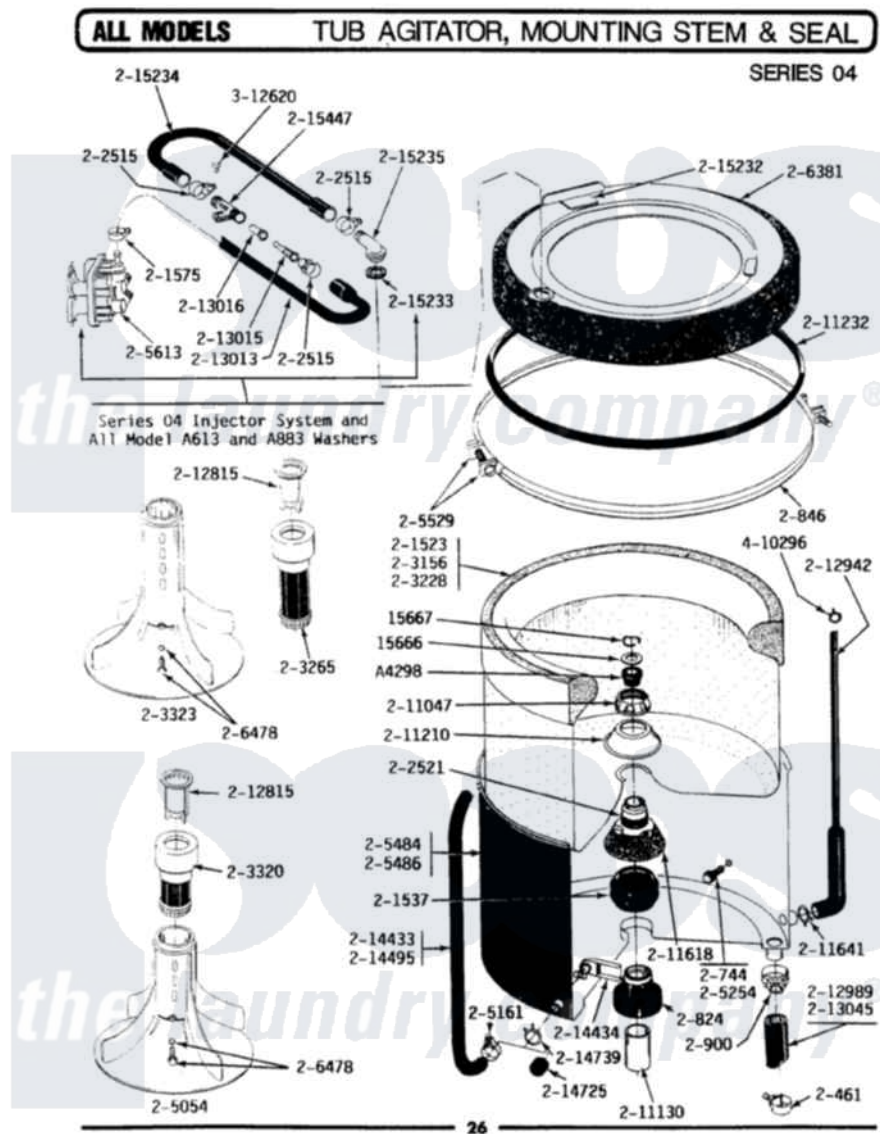

Maytag A612 10 - TUB, AGITATOR, MTG. STEM & SEAL (SER 04)

Maytag [Residential Maytag A612 Washer Parts](#) Parts Diagram 10 - TUB, AGITATOR, MTG. STEM & SEAL (SER 04)
 Click on the part number to view part

Item	Original Part Number	Replaced By	Status	Part Description
1	A04298		Not Available	SEAL, AGITATOR DRIVE SHAFT
2	Y015666			Washer, Retaining -
3	Y015667			Retaining Ring
NI	Y054867			Washer, Lock
5	200744	W10175939		Bolt
6	200824	6-2040130		Tub Bearin
7	200846			Clamp - Tub Cover
8	200900	616099		Clamp
10	201537	6-2095720		Mounting S
11	201575			Clamp, Hose
12	202515	596669		Clamp, Manifold
13	203156		Not Available	INNER TUB
14	202521	6-2095720		Mounting S
NI	203156		Not Available	INNER TUB
16	203265			Lint Filter-Dispenser
18	203323	22004085		Large Agitator

NI	204012	6-2095720	Mounting S
"	204013	6-2040130	Tub Bearin
22	205161	489503	Clamp
23	205254	W10175938	Bolt
24	205484		Tub, Outer Part Not Used
26	205529		Nut And Bolt Kit For Tub Clam
27	205613		Water Valve
28	206381	Not Available	TUB COVER
29	206478	Not Available	SCREW & WASHER FOR AGITATOR
NI	206683	206680	Water Injector Assembly
31	211047	6-2110472	Nut- Clamp
NI	211100		Washer, Outer Tub
33	211130		Bearing Liner, Tub Bearing
34	211210		Washer, Clamping Nut
35	211232		Seal, Tub Cover
36	211618	22001423	Set Screw, Mounting Stem
37	211641		Clamp, 1-1/16"
38	212815	Not Available	DISPENSER CUP
39	212942	22001619	Tube, Water Level Switch
41	213013		Hose, Injector
42	213015		Nozzle, Injector
43	213016	216201	Nozzle
44	213045		Hose, Outer Tub Part Not Used
45	214434		Spout, Deflector
"	214433		Tube, Inlet Part Not Used
46	214725		Cap For Spout-Outer Tub
47	214739	596669	Clamp, Manifold
NI	214875	285655	Clamp, Hose
49	215232		Bumper, Unbalance
50	215233		Seal For Injector Tube
51	Y215234		Hose, Injector Fill
52	215235		Tube, Injector
53	215447		Sleeve For Injector
NI	Y310632	1163839	Screw
55	312620		Screw, Sems
56	410296	596669	Clamp, Manifold