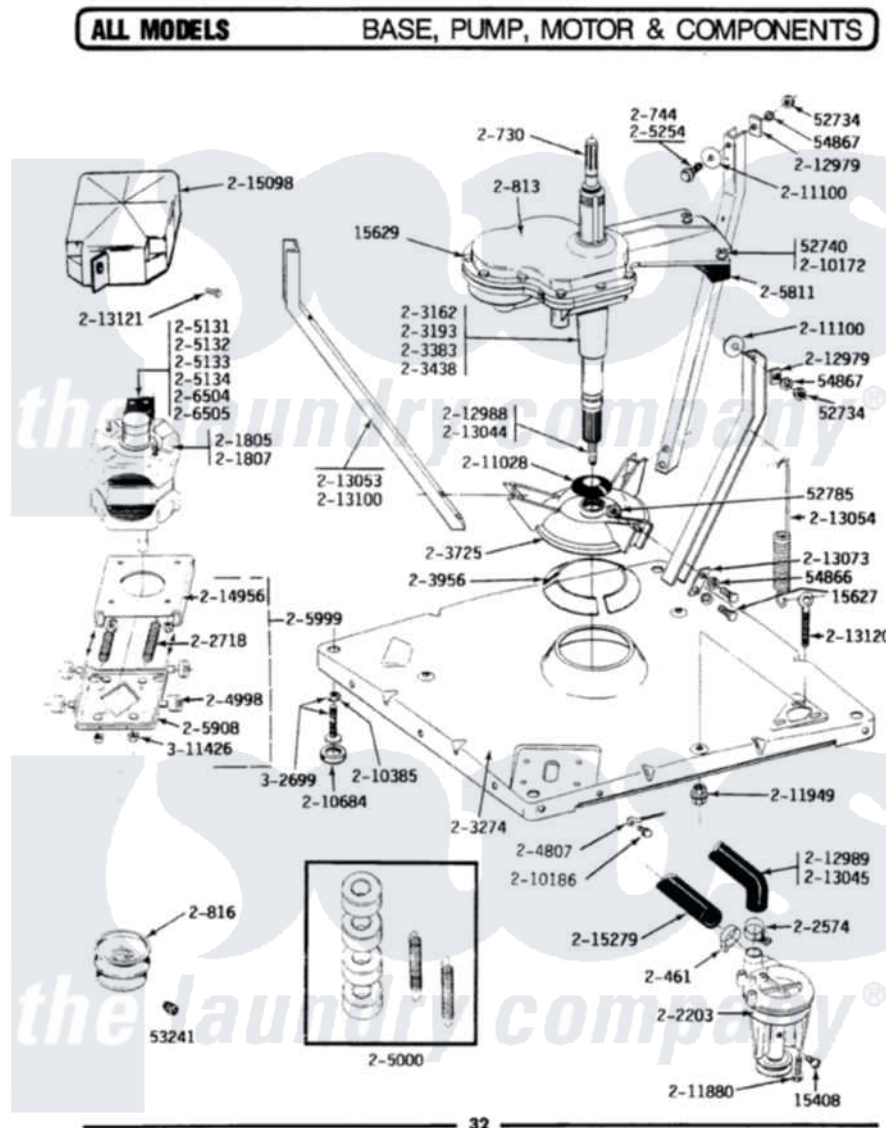

# Maytag A612S 01 - BASE, PUMP, MOTOR & COMPONENTS

Maytag Residential Maytag A612S Washer Parts Parts Diagram 01 - BASE, PUMP, MOTOR & COMPONENTS  
 Click on the part number to view part

Item	Original Part Number	Replaced By	Status	Part Description
1	Y015408	<a href="#">22003235</a>		Screw, Bearing Insert
2	<a href="#">Y015627</a>			Screw- Hex
3	<a href="#">Y015629</a>			Bolt, Grinding Chamber
4	<a href="#">Y052734</a>			Nut, Carrage Bolts And Bracket
5	Y052740	<a href="#">62739</a>		Nut, Lock
6	<a href="#">Y052785</a>			Nut, Brace To Damper
7	<a href="#">Y053241</a>			Set Screw, Motor Pulley
8	Y054866	<a href="#">486009</a>		Lockwasher
9	<a href="#">Y054867</a>			Washer, Lock
10	200461	<a href="#">285655</a>		Clamp, Hose
11	200730	<a href="#">22002124</a>		Shaft- Agi
12	200744	<a href="#">W10175939</a>		Bolt
13	200813		Not Available	GEAR CASE COVER ASSEMBLY
14	200816	<a href="#">6-2008160</a>		Pulley- MO
15	201807	<a href="#">12002353</a>		Motor-Drve