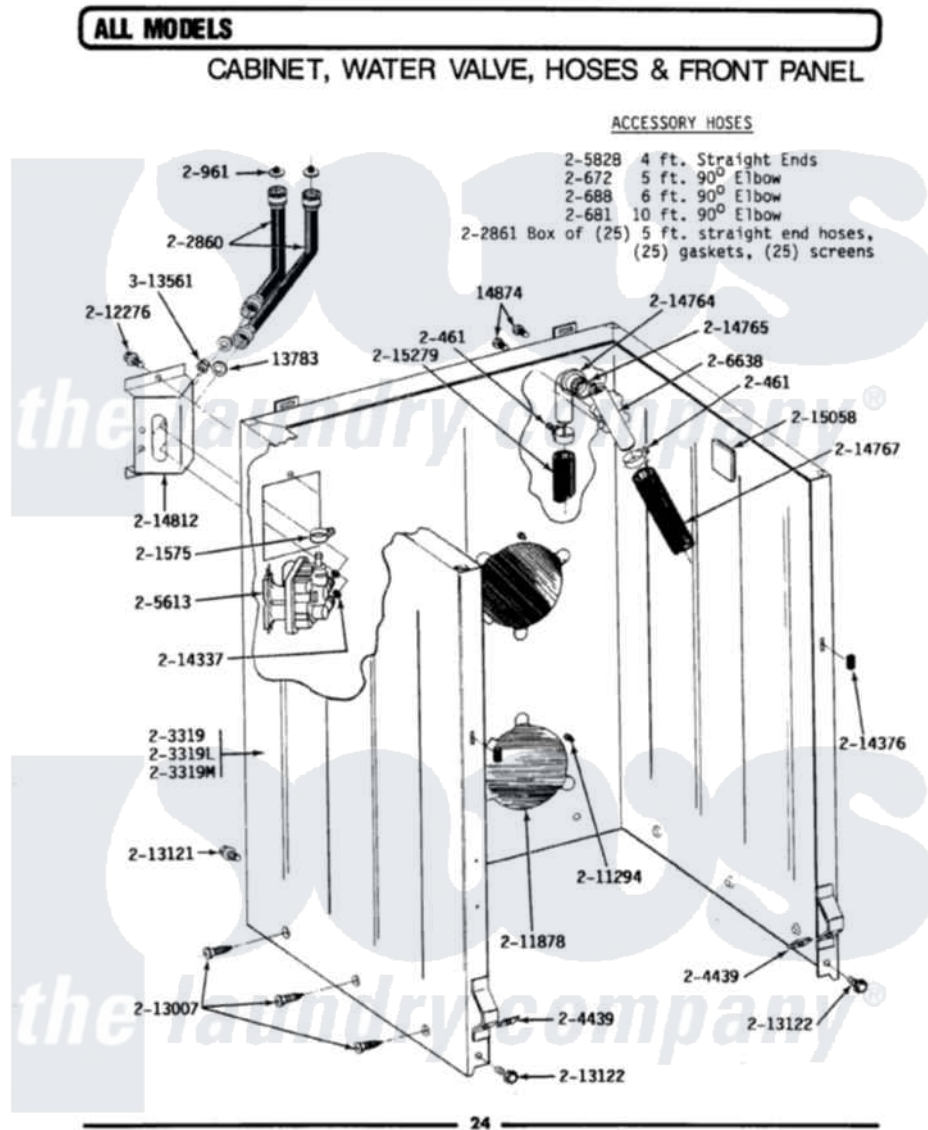

Maytag A612S 02 - CABINET, WATER VALVE, HOSES & FRNT PANEL

Maytag [Residential Maytag A612S Washer Parts](#) Parts Diagram 02 - CABINET, WATER VALVE, HOSES & FRNT PANEL

Click on the part number to view part

Item	Original Part Number	Replaced By	Status	Part Description
1	Y013783			Washer, Inlet Hose
2	Y014874			Screw, Idler Arm And Sleeve
3	200461	285655		Clamp, Hose
4	200672	76314		Hose, Inlet 6 Ft. Hose With Elbow
5	200681	21001467		Hose- 10'
6	200688	76314		Hose, Inlet 6 Ft. Hose With Elbow
NI	Y200832			Capacitor
8	200961	12001413		Strainer And Washer Kit
9	201575			Clamp, Hose
10	202860			Inlet Hose Assembly
11	202861	202860		Inlet Hose Assembly
NI	203237			No.17 Wire With Terminal
13	203319	22203319		Cabinet
15	204439			Screw And Fstner Assembly

16	205613		Water Valve
17	205828	202860	Inlet Hose Assembly
NI	206103		Capacitor Kit
19	206638		Siphon Break
NI	211149		Clip, Capacitor
21	211294	90767	Screw, 8A X 3/8 HeX Washer Head Tapping
22	211878	Not Available	PLATE, ACCESS
23	212276	W10116760	Screw
NI	212982	22001650	Fastener, Spring
"	212998	Not Available	PANEL, FRONT (WHT)
27	213007		Xfor Cabinet See Cabinet, Back
28	213121	3400111	Screw, 12-14 X 5/8
29	213122	27001200	Screw
NI	213846		Guard, Belt
31	214337	96160	Screen
32	214376	22002331	Spacer, Front Panel
33	214764	208847	Elbow
34	214765		Gasket, Siphon Break
35	214767	22001448	Hose, Pump
36	214812	22002361	Bracket, Water Valve
37	215058		Pad, Cabinet Bumper
38	215279	22003410	Hose, Drain
39	Y313561		Screw---NA