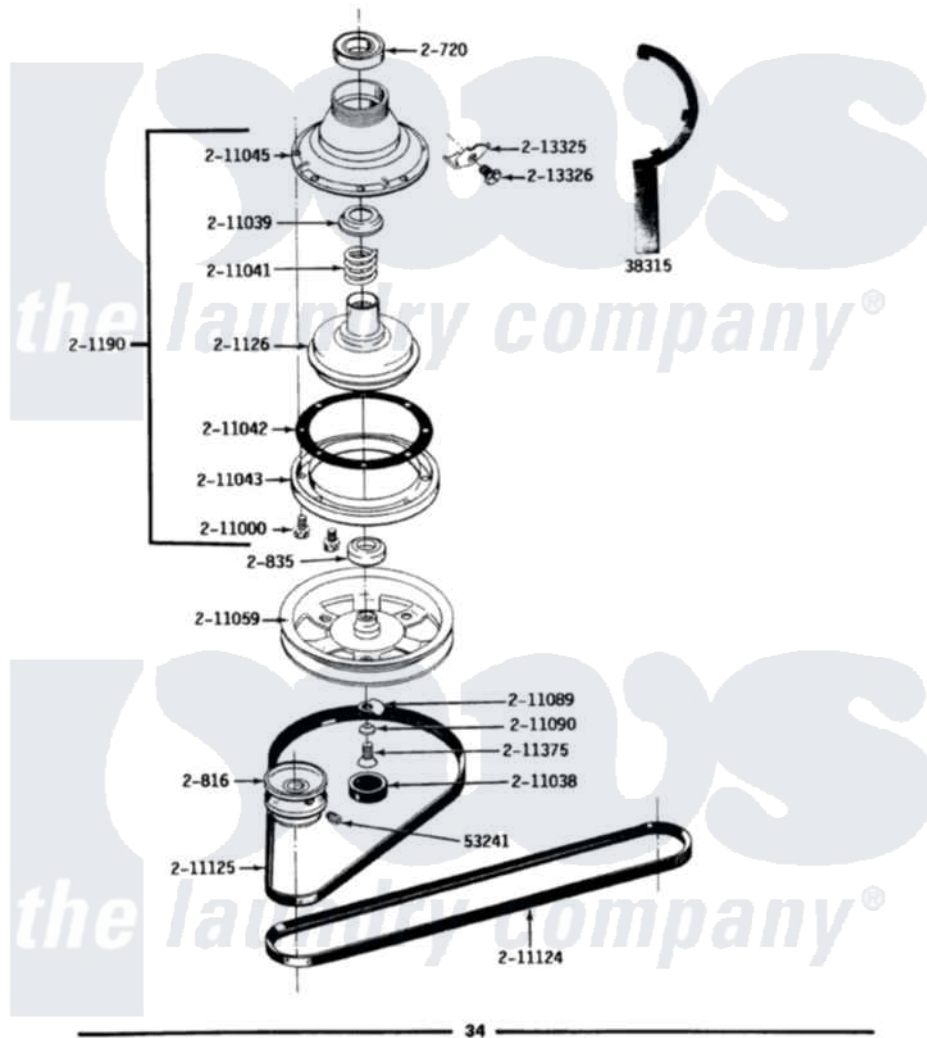

Maytag A612S 03 - CLUTCH, BRAKE & BELTS

ALL MODELS **CLUTCH, BRAKE & BELTS**

Maytag Residential Maytag A612S Washer Parts Parts Diagram 03 - CLUTCH, BRAKE & BELTS
 Click on the part number to view part

Item	Original Part Number	Replaced By	Status	Part Description
1	Y038315	038315		Tool
2	Y053241			Set Screw, Motor Pulley
3	Y200720	22003441		Bearing, Rear
4	200816	6-2008160		Pulley- MO
5	200835			Bearing, Brake Rotor
6	201126	6-2011900		Brake Asse
7	201190	6-2011900		Brake Asse
8	211000			SCREW, BRAKE DRUM (HEX HEAD)
9	211038		Not Available	CAP, OIL RETAINER
10	211039	6-2011900		Brake Asse
11	211041	6-2011900		Brake Asse
12	211042	6-2011900		Brake Asse
13	211043	6-2011900		Brake Asse
14	211045	6-2011900		Brake Asse
15	211059	6-2301530		Pulley
16	211089			Lug, Stop Pulley

17	211090	22003555	Washer, Stop Lug
18	211124		Part Not Used
19	211125		V Belt, Drive Pulley
20	211375	681582	Screw
21	213325		Clip, Retaining
22	213326		Bolt, Sems Retaining Clip