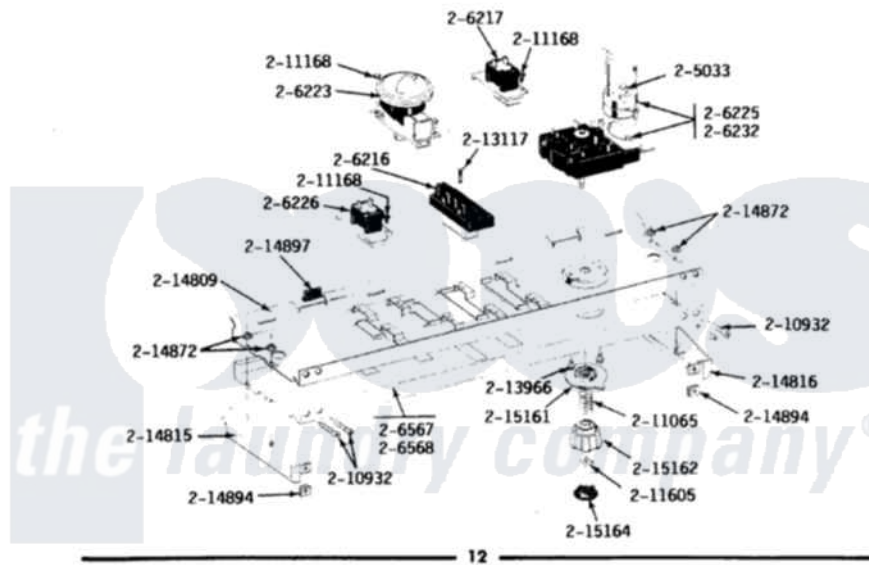

Maytag A612S 04 - CONTROL PANEL

Maytag [Residential Maytag A612S Washer Parts](#) Parts Diagram 04 - CONTROL PANEL
 Click on the part number to view part

Item	Original Part Number	Replaced By	Status	Part Description
1	205033	22205033		Motor- Tim
2	206216			Water Temperature Switch
3	206217		Not Available	SPEED CONTROL SWITCH
4	206223	22206223		Switch- Wa
6	206226		Not Available	SUDS SAVE SWITCH
7	206232			Timer
9	206568			Control Panel
10	210932			Screw, No.8 X 9/16 Ctsk Note: Screw, Inlet Duct
11	211065			Spring, Index Wheel
12	211168	W10139210		Screw, 8-18 X 5/16
13	211605			Bezel, Timer Dial
14	213117	67006908		Screw, Ice Rack
15	213966	3400014		Screw
16	214809			Back Up Plate
17	214815			End Cap F/Control Panel-LH
18	214816			End Cap F/Control Panel-RH

19	214872		Palnut, End Cap Note: Nut, Lamp Holder
20	214894		Fastener, End Cap
21	214897		Pad, Control Panel
22	215161	22001571	Bezel, Timer Dial
23	215162		Timer Knob
24	215164	Not Available	CAP FOR KNOB