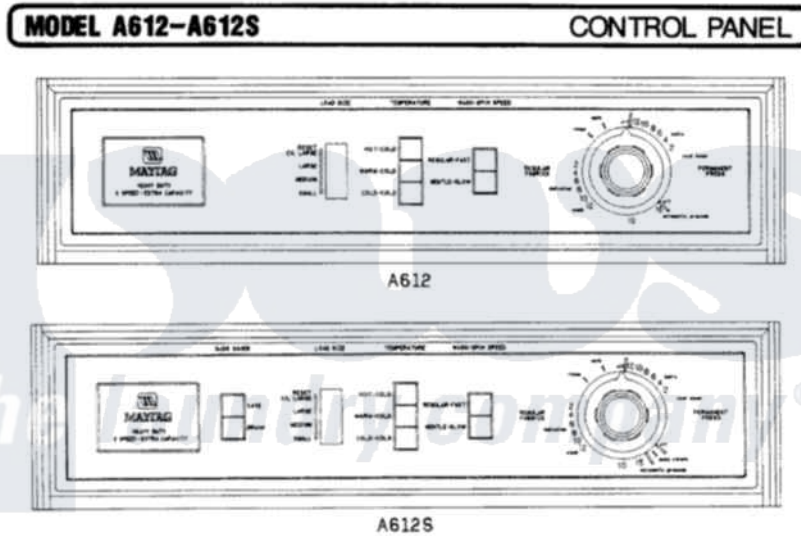

Maytag A612S 04 - CONTROL PANEL

Maytag [Residential Maytag A612S Washer Parts](#) Parts Diagram 04 - CONTROL PANEL
 Click on the part number to view part

Item	Original Part Number	Replaced By	Status	Part Description
1	205033	22205033		Motor- Tim
2	206216			Water Temperature Switch
3	206217		Not Available	SPEED CONTROL SWITCH
4	206223	22206223		Switch- Wa
6	206226		Not Available	SUDS SAVE SWITCH
7	206232			Timer
9	206568			Control Panel
10	210932			Screw, No.8 X 9/16 Ctsk Note: Screw, Inlet Duct
11	211065			Spring, Index Wheel
12	211168	W10139210		Screw, 8-18 X 5/16
13	211605			Bezel, Timer Dial
14	213117	67006908		Screw, Ice Rack
15	213966	3400014		Screw
16	214809			Back Up Plate
17	214815			End Cap F/Control Panel-LH
18	214816			End Cap F/Control Panel-RH

19	214872		Palnut, End Cap Note: Nut, Lamp Holder
20	214894		Fastener, End Cap
21	214897		Pad, Control Panel
22	215161	22001571	Bezel, Timer Dial
23	215162		Timer Knob
24	215164	Not Available	CAP FOR KNOB