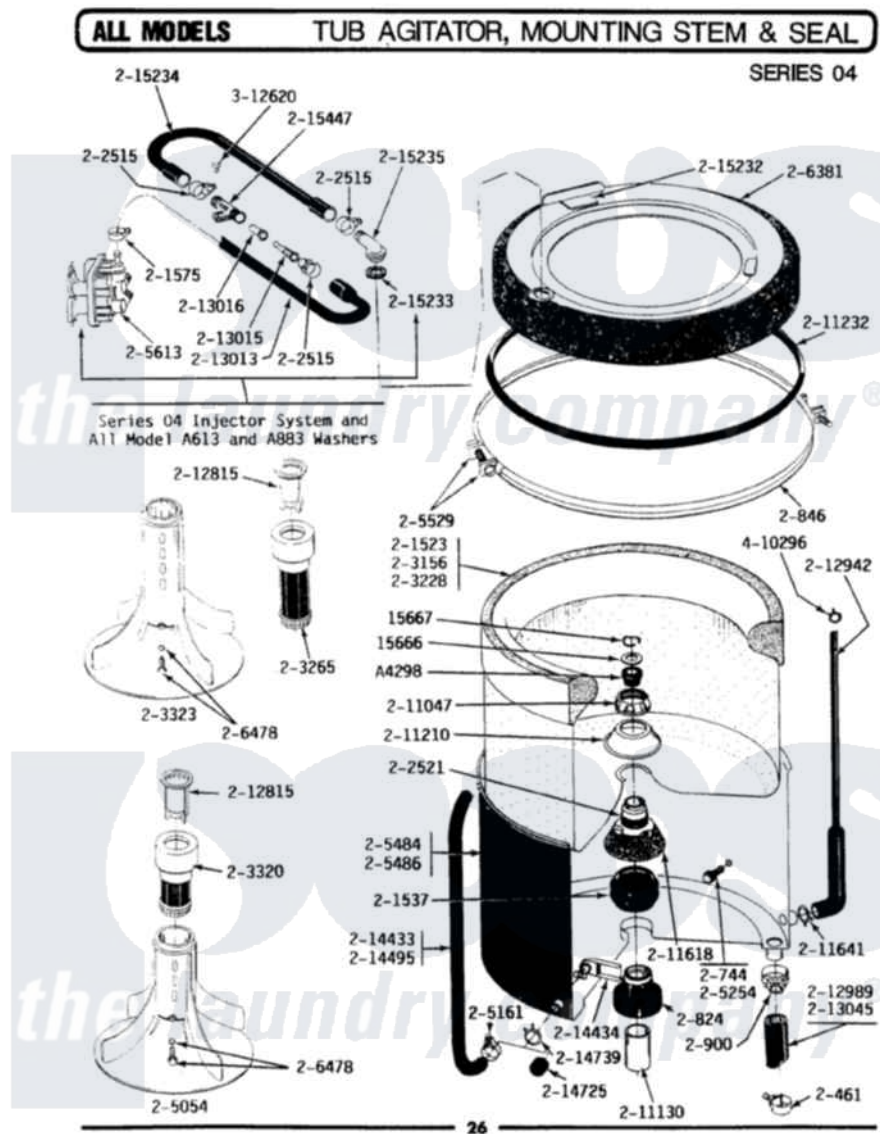

Maytag A612S 10 - TUB, AGITATOR, MTG. STEM & SEAL (SER 04)

Maytag Residential Maytag A612S Washer Parts Parts Diagram 10 - TUB, AGITATOR, MTG. STEM & SEAL (SER 04)
 Click on the part number to view part

Item	Original Part Number	Replaced By	Status	Part Description
1	A04298		Not Available	SEAL, AGITATOR DRIVE SHAFT
2	Y015666			Washer, Retaining -
3	Y015667			Retaining Ring
NI	Y054867			Washer, Lock
5	200744	W10175939		Bolt
6	200824	6-2040130		Tub Bearin
7	200846			Clamp - Tub Cover
8	200900	616099		Clamp
10	201537	6-2095720		Mounting S
11	201575			Clamp, Hose
12	202515	596669		Clamp, Manifold
13	203156		Not Available	INNER TUB
14	202521	6-2095720		Mounting S
NI	203156		Not Available	INNER TUB
16	203265			Lint Filter-Dispenser
18	203323	22004085		Large Agitator

NI	204012	6-2095720	Mounting S
"	204013	6-2040130	Tub Bearin
22	205161	489503	Clamp
23	205254	W10175938	Bolt
24	205484		Tub, Outer Part Not Used
26	205529		Nut And Bolt Kit For Tub Clam
27	205613		Water Valve
28	206381	Not Available	TUB COVER
29	206478	Not Available	SCREW & WASHER FOR AGITATOR
NI	206683	206680	Water Injector Assembly
31	211047	6-2110472	Nut- Clamp
NI	211100		Washer, Outer Tub
33	211130		Bearing Liner, Tub Bearing
34	211210		Washer, Clamping Nut
35	211232		Seal, Tub Cover
36	211618	22001423	Set Screw, Mounting Stem
37	211641		Clamp, 1-1/16"
38	212815	Not Available	DISPENSER CUP
39	212942	22001619	Tube, Water Level Switch
41	213013		Hose, Injector
42	213015		Nozzle, Injector
43	213016	216201	Nozzle
44	213045		Hose, Outer Tub Part Not Used
45	214434		Spout, Deflector
"	214433		Tube, Inlet Part Not Used
46	214725		Cap For Spout-Outer Tub
47	214739	596669	Clamp, Manifold
NI	214875	285655	Clamp, Hose
49	215232		Bumper, Unbalance
50	215233		Seal For Injector Tube
51	Y215234		Hose, Injector Fill
52	215235		Tube, Injector
53	215447		Sleeve For Injector
NI	Y310632	1163839	Screw
55	312620		Screw, Sems
56	410296	596669	Clamp, Manifold