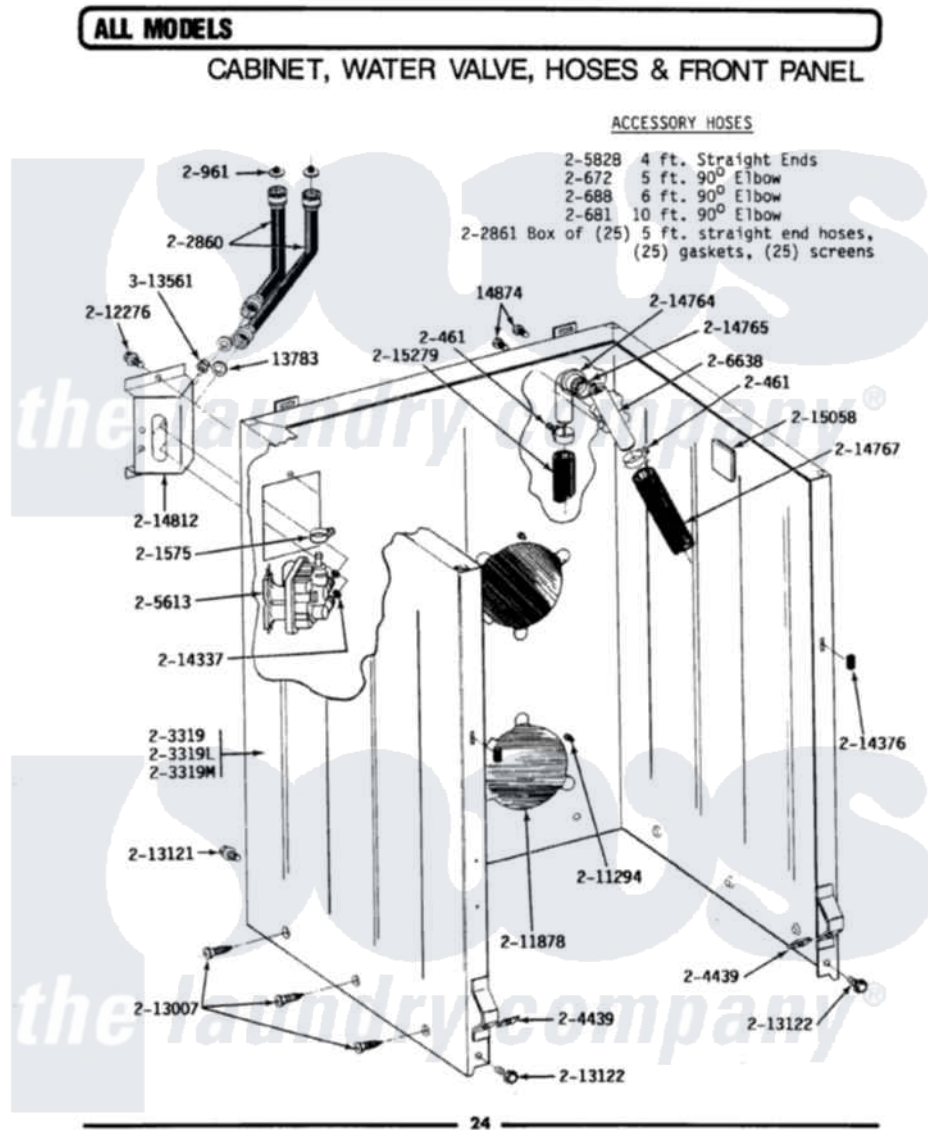

Maytag A613 02 - CABINET, WATER VALVE, HOSES & FRNT PANEL

Maytag Residential Maytag A613 Washer Parts Diagram 02 - CABINET, WATER VALVE, HOSES & FRNT PANEL

Click on the part number to view part

Item	Original Part Number	Replaced By	Status	Part Description
1	Y013783			Washer, Inlet Hose
2	Y014874			Screw, Idler Arm And Sleeve
3	200461	285655		Clamp, Hose
4	200672	76314		Hose, Inlet 6 Ft. Hose With Elbow
5	200681	21001467		Hose- 10'
6	200688	76314		Hose, Inlet 6 Ft. Hose With Elbow
NI	Y200832			Capacitor
8	200961	12001413		Strainer And Washer Kit
9	201575			Clamp, Hose
10	202860			Inlet Hose Assembly
11	202861	202860		Inlet Hose Assembly
NI	203237			No.17 Wire With Terminal
13	203319	22203319		Cabinet
15	204439			Screw And Fstner Assembly

16	205613		Water Valve
17	205828	202860	Inlet Hose Assembly
NI	206103		Capacitor Kit
19	206638		Siphon Break
NI	211149		Clip, Capacitor
21	211294	90767	Screw, 8A X 3/8 HeX Washer Head Tapping
22	211878	Not Available	PLATE, ACCESS
23	212276	W10116760	Screw
NI	212982	22001650	Fastener, Spring
"	212998	Not Available	PANEL, FRONT (WHT)
27	213007		Xfor Cabinet See Cabinet, Back
28	213121	3400111	Screw, 12-14 X 5/8
29	213122	27001200	Screw
NI	213846		Guard, Belt
31	214337	96160	Screen
32	214376	22002331	Spacer, Front Panel
33	214764	208847	Elbow
34	214765		Gasket, Siphon Break
35	214767	22001448	Hose, Pump
36	214812	22002361	Bracket, Water Valve
37	215058		Pad, Cabinet Bumper
38	215279	22003410	Hose, Drain
39	Y313561		Screw---NA