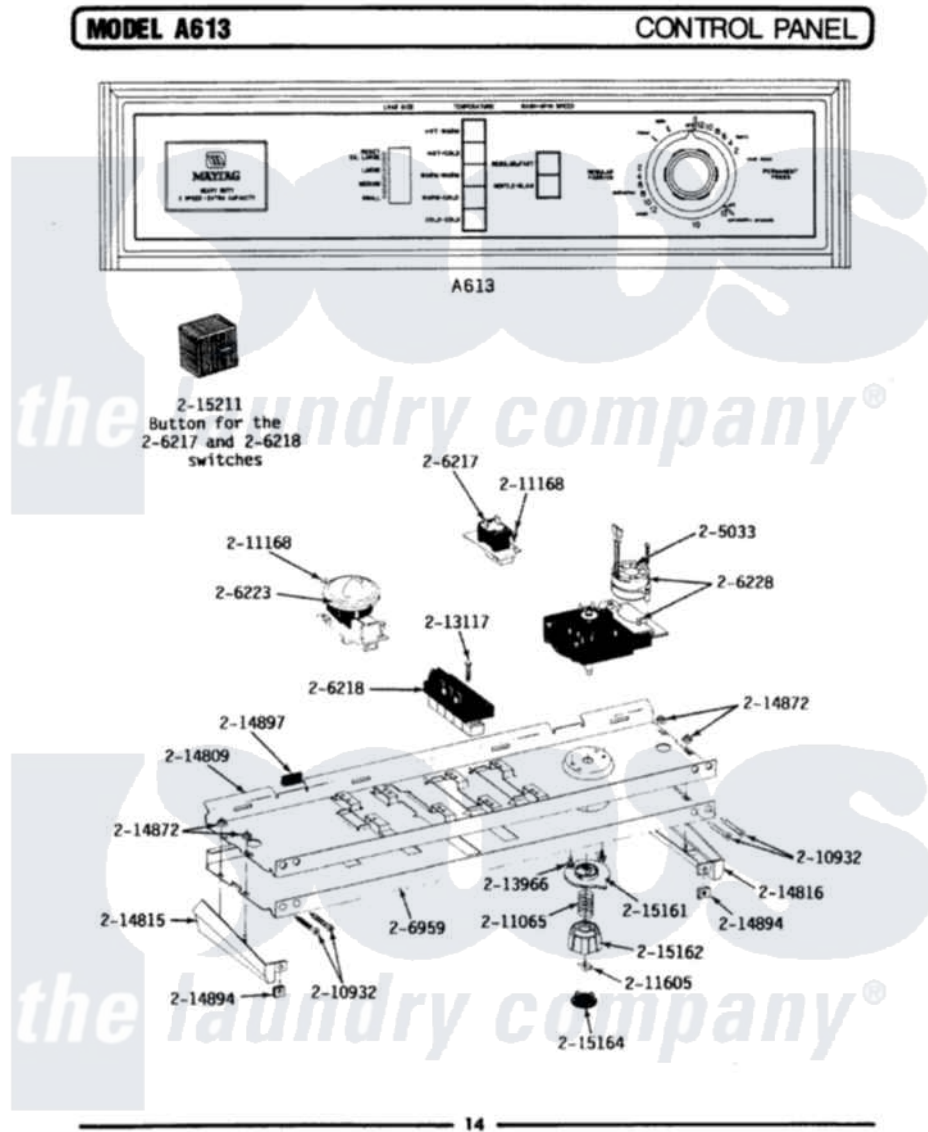

Maytag A613 04 - CONTROL PANEL (A613)

Maytag [Residential Maytag A613 Washer Parts](#) Parts Diagram 04 - CONTROL PANEL (A613)
 Click on the part number to view part

Item	Original Part Number	Replaced By	Status	Part Description
1	205033	22205033		Motor- Tim
2	206217		Not Available	SPEED CONTROL SWITCH
3	206218		Not Available	WATER TEMPERATURE SWITCH---NA
4	206223	22206223		Switch- Wa
5	206228			Timer
6	206959		Not Available	CONTROL BOARD
7	210932			Screw, No.8 X 9/16 Ctsk Note: Screw, Inlet Duct
8	211065			Spring, Index Wheel
9	211168	W10139210		Screw, 8-18 X 5/16
10	211605			Bezel, Timer Dial
11	213117	67006908		Screw, Ice Rack
12	213966	3400014		Screw
13	214809			Back Up Plate
14	214815			End Cap F/Control Panel-LH
15	214816			End Cap F/Control Panel-RH

16	214872		Palnut, End Cap Note: Nut, Lamp Holder
17	214894		Fastener, End Cap
18	214897		Pad, Control Panel
19	215161	22001571	Bezel, Timer Dial
20	215162		Timer Knob
21	215164	Not Available	CAP FOR KNOB