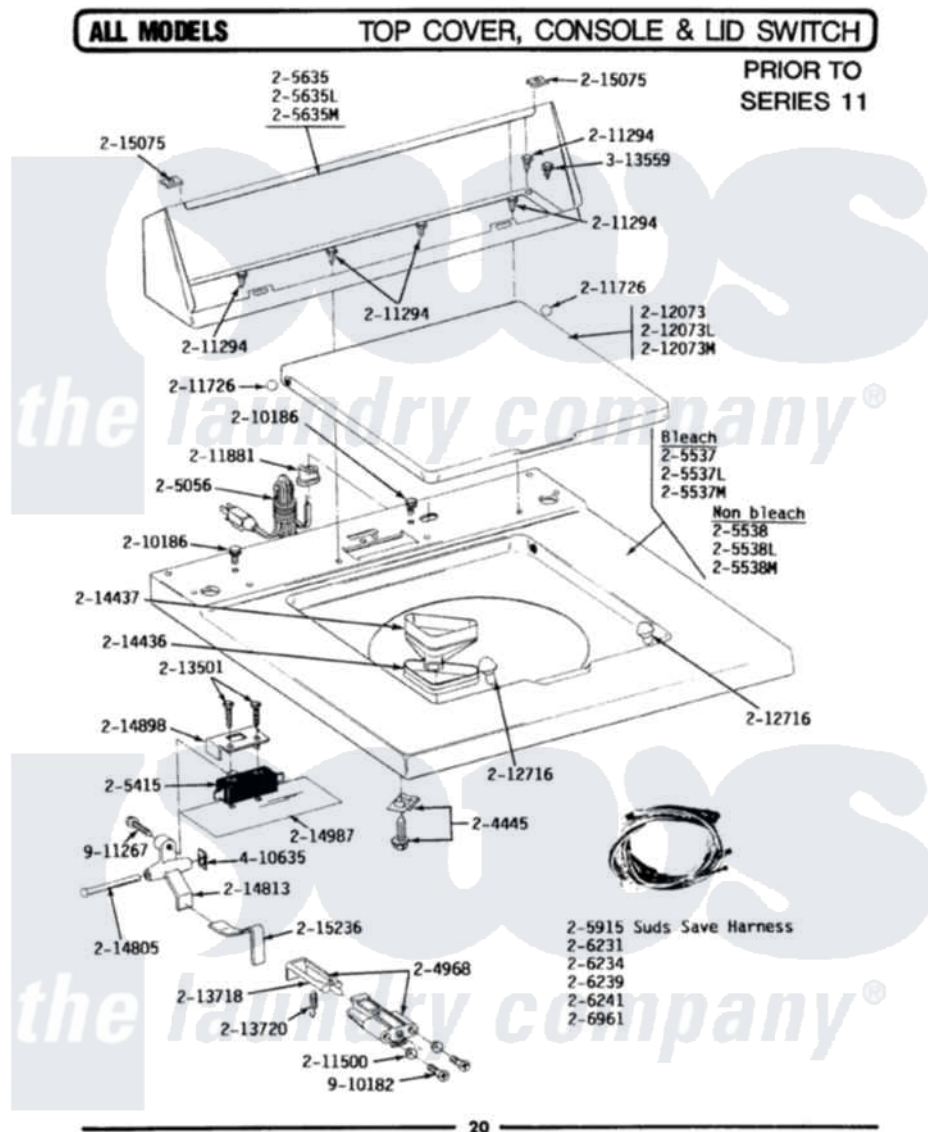

Maytag A613 06 - TOP COVER, CONSOLE & LID SWITCH

Maytag [Residential Maytag A613 Washer Parts](#) Parts Diagram 06 - TOP COVER, CONSOLE & LID SWITCH
 Click on the part number to view part

Item	Original Part Number	Replaced By	Status	Part Description
NI	Y201808			Converter
2	204445			Screw And Fastener Assembly
3	204968			Plunger And Bracket Assembly--W
4	205056	204590		Cord, Power
5	205415	279347		Switch-Lid
NI	205537			Top Cover-White
10	205635			Console
13	205997			Non-Bleach Conversion Kit
19	210186	3370225		Screw
20	211294	90767		Screw, 8A X 3/8 HeX Washer Head Tapping
21	211500			Washer, Bracket To Top Cover
22	211726			Hinge, Ball Lid
NI	211737	248562		Terminal
24	211881			Grommet, Cord Part Not Used-Gas Models Only

27	212716		Bumper, Lid
28	213501		Screw, No.6-20 X 1-1/8 Inch
29	213718		Plunger, Lid Switch
30	213720		Spring, Lid Switch
31	214436		Gasket
32	214805		Pin For Unbalance Lever
33	214813	Not Available	LEVER FOR LID SWITCH
34	214898		Cover For Lid Switch
35	214987		Moisture Barrier For Switch
36	215075		Fastener, Control Panel To Console
37	215236	214804	Unbalance Lever
NI	215577		Bleach Inlet White
"	215579	215580	Cup, Bleach
"	301548		Clamp, Ground Wire
"	311155		Ground Wire And Clamp
"	Y312140		Wire Connector
45	Y313559		Screw
46	410635		Fastener
47	910182	25-7809	Screw, No.6-20 1/2 Flthd Torx
48	911267		Screw, Pump Cover