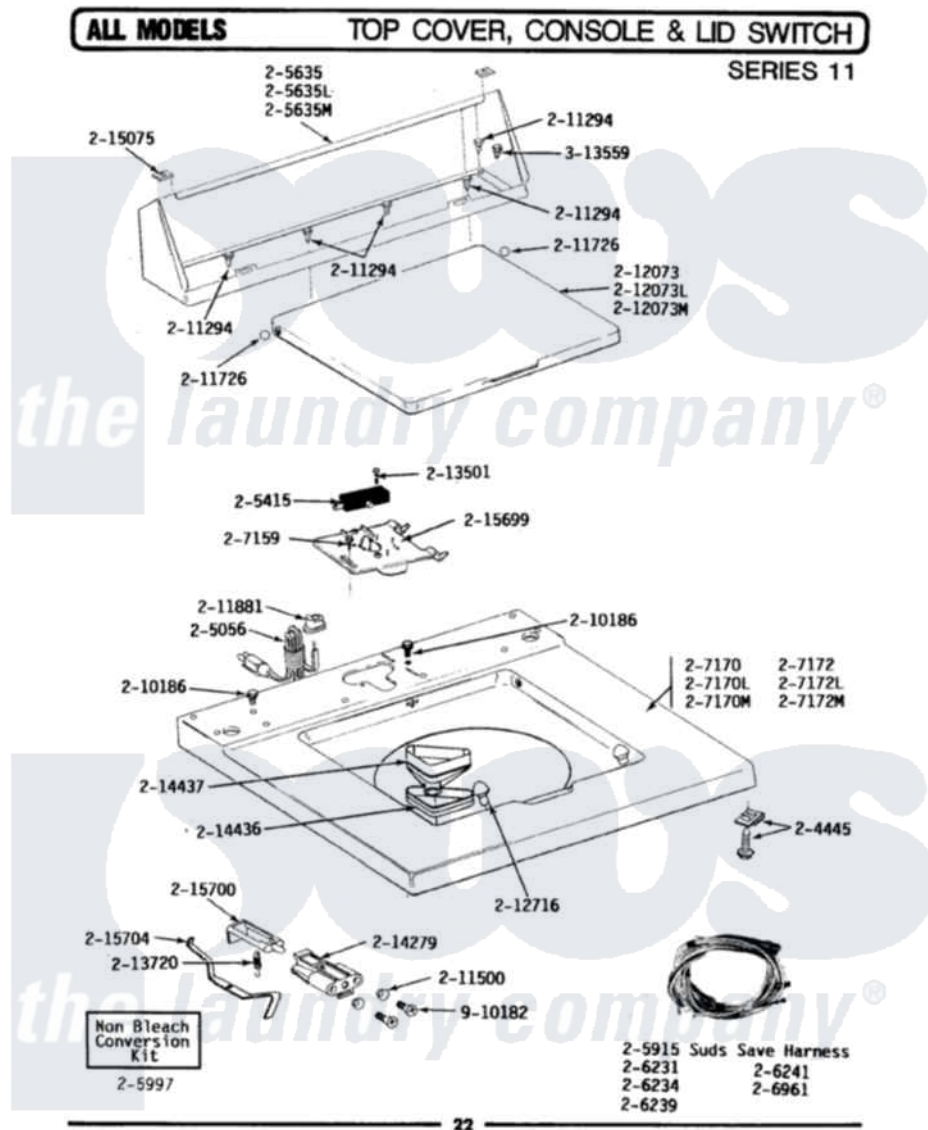

# Maytag A613 07 - TOP COVER, CONSOLE & LID SWITCH (SER 11)

Maytag Residential Maytag A613 Washer Parts Diagram 07 - TOP COVER, CONSOLE & LID SWITCH (SER 11)  
 Click on the part number to view part

Item	Original Part Number	Replaced By	Status	Part Description
NI	<a href="#">Y201808</a>			Converter
2	<a href="#">204445</a>			Screw And Fastener Assembly
NI	<a href="#">204968</a>			Plunger And Bracket Assembly--W
4	205056	<a href="#">204590</a>		Cord, Power
5	205415	<a href="#">279347</a>		Switch-Lid
8	205915		Not Available	SUDS SAVE HARNESS
9	<a href="#">205997</a>			Non-Bleach Conversion Kit
10	206961		Not Available	WIRE HARNESS
"	206241		Not Available	WIRE HARNESS
11	207159	<a href="#">489355</a>		Screw, 8 X 1/2
12	<a href="#">207170</a>			Top Cover
14	<a href="#">207172</a>			Top Cover
17	210186	<a href="#">3370225</a>		Screw
18	211294	<a href="#">90767</a>		Screw, 8A X 3/8 HeX Washer Head Tapping
19	<a href="#">211500</a>			Washer, Bracket To Top Cover