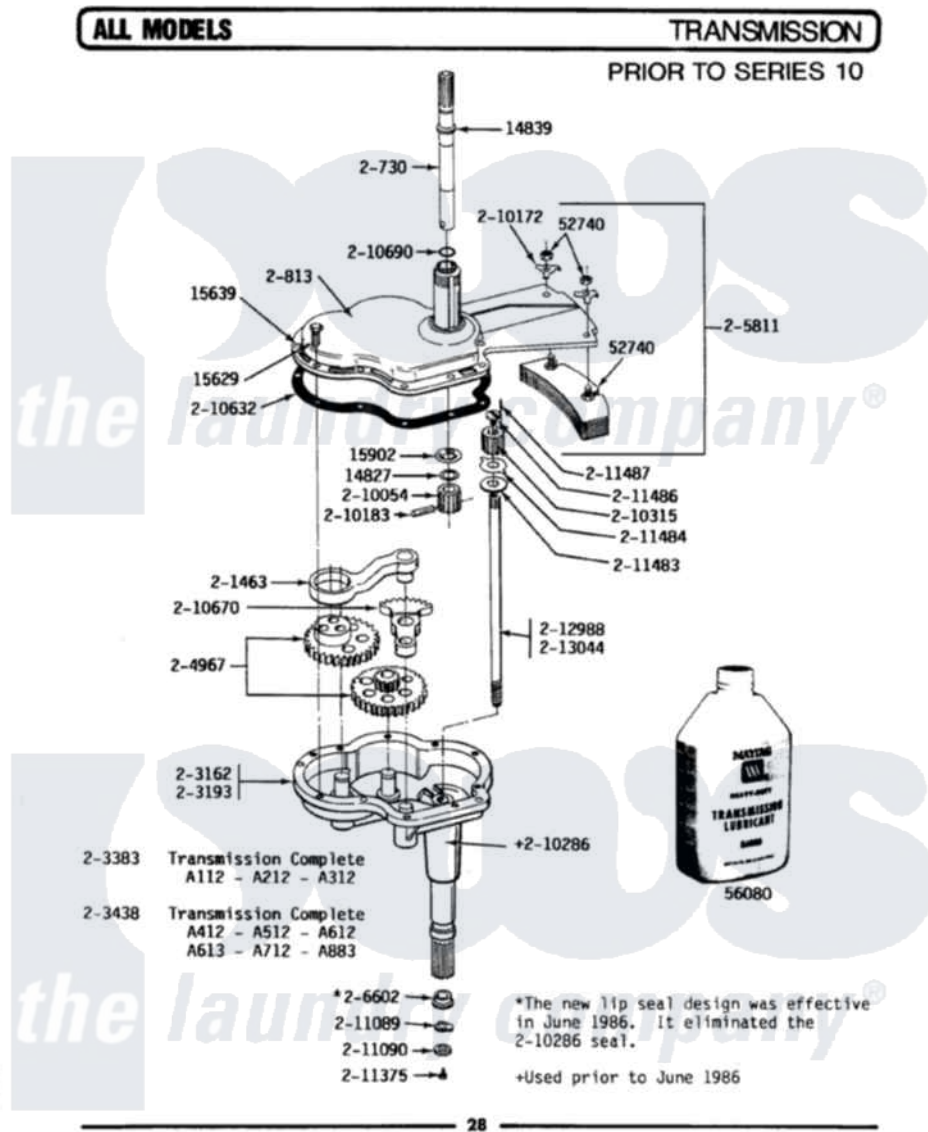

Maytag A613 08 - TRANSMISSION

Maytag [Residential Maytag A613 Washer Parts](#) Parts Diagram 08 - TRANSMISSION

[Click on the part number to view part](#)

Item	Original Part Number	Replaced By	Status	Part Description
1	Y014827			Washer-Center Shaft
2	Y014839			Collar-Drive Shaft
3	Y015629			Bolt, Grinding Chamber
4	015639			Dowel Pin
5	Y015902			Spring For Agitator
6	Y052740	62739		Nut, Lock
7	Y056080	6-0560800		Oil
8	200730	22002124		Shaft- Agi
9	200813		Not Available	GEAR CASE COVER ASSEMBLY
10	201463		Not Available	PITMAN WITH WRIST PIN
13	204967			Gear Kit-Power Fin Agitator
14	205811			Counterweight
15	206602	207843		Lip Seal Repair Kit
16	210054			Pinion
NI	210172			Lock Washer
18	210183			Groove Pin

19	210286		Seal
20	210315		Pinion
21	210632	22210632	Gasket
22	210670		Segment
23	210690		Seal, Rubber
24	211089		Lug, Stop Pulley
25	211090	22003555	Washer, Stop Lug
26	211375	681582	Screw
NI	211483	6-2114830	Washer- SP
"	211484		Washer, Lug
29	211486		Screw, 3/8-16 X 1/2 Inch
30	211487		Groov-Pin