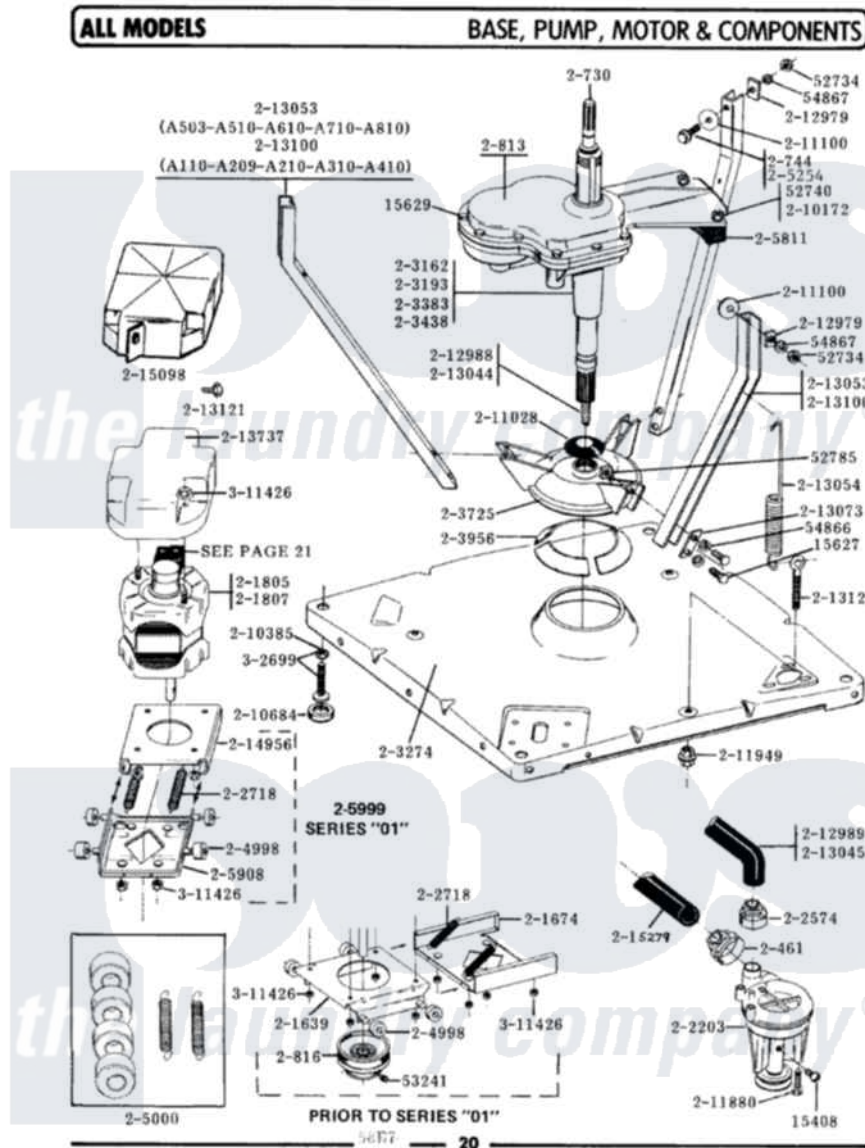

Maytag A710 01 - BASE, PUMP, MOTOR & COMPONENTS

Maytag Residential Maytag A710 Washer Parts Parts Diagram 01 - BASE, PUMP, MOTOR & COMPONENTS
 Click on the part number to view part

Item	Original Part Number	Replaced By	Status	Part Description
1	Y015408	22003235		Screw, Bearing Insert
2	Y015627			Screw- Hex
3	Y015629			Bolt, Grinding Chamber
4	Y052734			Nut, Carrage Bolts And Bracket
5	Y052740	62739		Nut, Lock
6	Y052785			Nut, Brace To Damper
7	Y053241			Set Screw, Motor Pulley
8	Y054866	486009		Lockwasher
9	Y054867			Washer, Lock
10	200461	285655		Clamp, Hose
11	200730	22002124		Shaft- Agi
12	200744	W10175939		Bolt
NI	200750		Not Available	GEAR CASE COVER
14	200813		Not Available	GEAR CASE COVER ASSEMBLY
15	200816	6-2008160		Pulley- MO