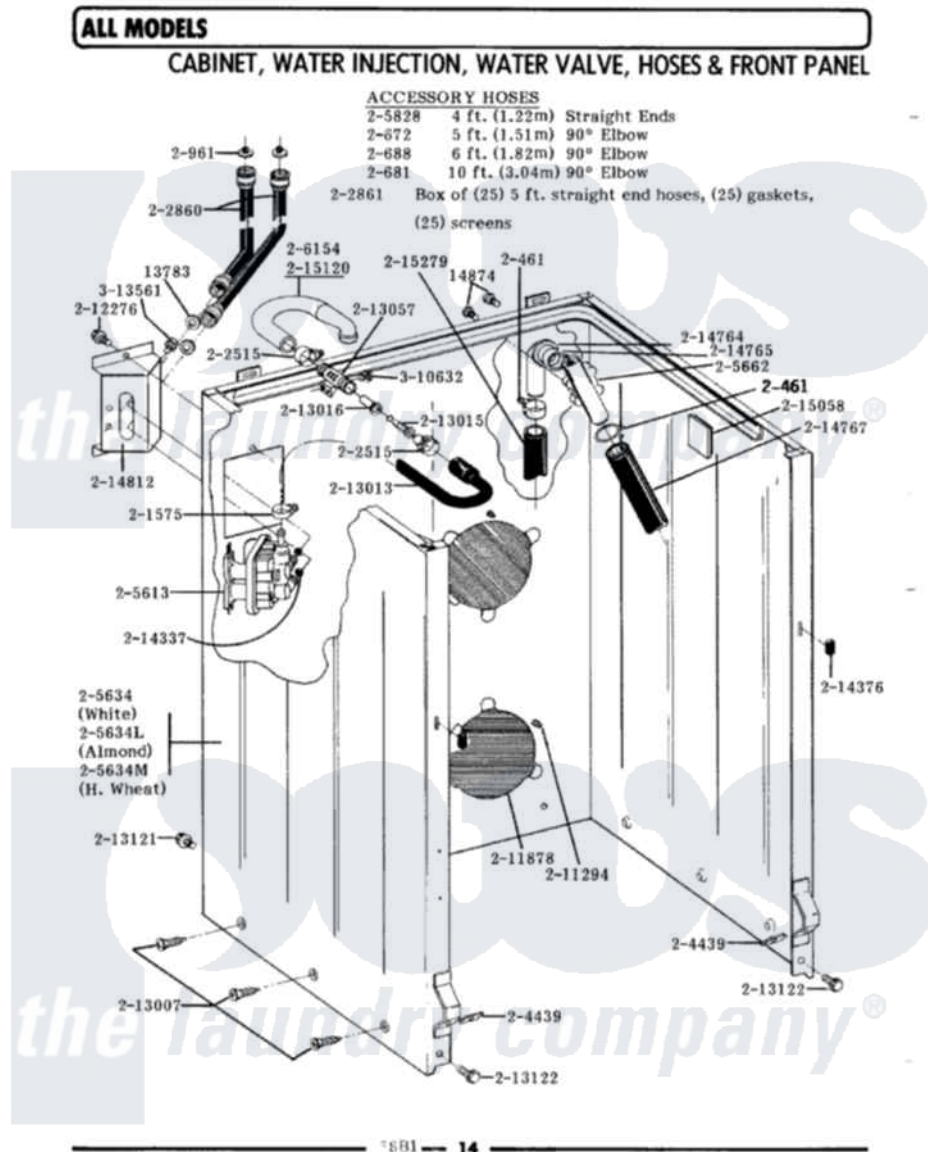

Maytag A710 02 - CBNT,WATER INJ & VALVE,HOSES & FRT PANEL

Maytag Residential Maytag A710 Washer Parts Diagram 02 - CBNT,WATER INJ & VALVE,HOSES & FRT PANEL

Click on the part number to view part

Item	Original Part Number	Replaced By	Status	Part Description
1	Y013783			Washer, Inlet Hose
2	Y014874			Screw, Idler Arm And Sleeve
3	200461	285655		Clamp, Hose
4	200672	76314		Hose, Inlet 6 Ft. Hose With Elbow
5	200681	21001467		Hose- 10'
6	200688	76314		Hose, Inlet 6 Ft. Hose With Elbow
NI	Y200832			Capacitor
8	200961	12001413		Strainer And Washer Kit
9	201575			Clamp, Hose
10	202515	596669		Clamp, Manifold
11	202860			Inlet Hose Assembly
12	202861	202860		Inlet Hose Assembly
NI	203237			No.17 Wire With Terminal
14	204439			Screw And Fstner Assembly

15	205613		Water Valve
16	205634	22203319	Cabinet
17	205634L		Not Available CABINET WELD ASSEMBLY WITH BUM
18	205634M		Not Available CABINET-HARVEST WHEAT
19	205662	206638	Siphon Break
20	205828	202860	Inlet Hose Assembly
NI	206103		Capacitor Kit
22	206154		Injector Tube With Seal
NI	211149		Clip, Capacitor
24	211294	90767	Screw, 8A X 3/8 HeX Washer Head Tapping
25	211878		Not Available PLATE, ACCESS
26	212276	W10116760	Screw
NI	212982	22001650	Fastener, Spring
"	212998		Not Available PANEL, FRONT (WHT)
"	212998L		Not Available FRONT PANEL-ALMOND
"	212998M		Not Available FRONT PANEL-HARVEST WHEAT
30	213007		Xfor Cabinet See Cabinet, Back
31	213013		Hose, Injector
32	213015		Nozzle, Injector
33	213016	216201	Nozzle
34	213057	22213057	Sleeve- In
35	213121	3400111	Screw, 12-14 X 5/8
36	213122	27001200	Screw
NI	213846		Guard, Belt
38	214337	96160	Screen
39	214376	22002331	Spacer, Front Panel
40	214764	208847	Elbow
41	214765		Gasket, Siphon Break
42	214767	22001448	Hose, Pump
43	215279	22003410	Hose, Drain
44	214812	22002361	Bracket, Water Valve
45	200461	285655	Clamp, Hose
46	215058		Pad, Cabinet Bumper
47	215120		Seal For Injector Tube
48	Y310632	1163839	Screw
49	Y313561		Screw----NA