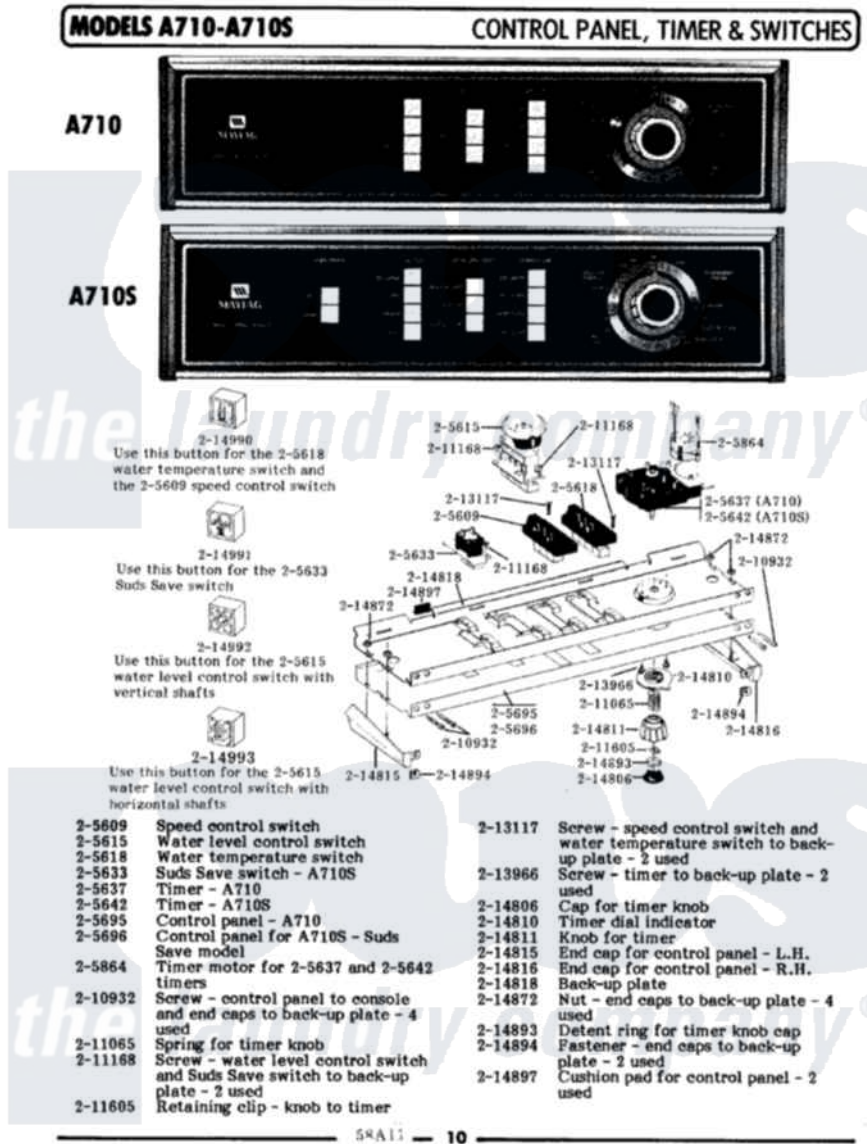

# Maytag A710 04 - CONTROL PANEL,TIMER & SWITCHES

Maytag Residential Maytag A710 Washer Parts Parts Diagram 04 - CONTROL PANEL,TIMER & SWITCHES  
Click on the part number to view part

Item	Original Part Number	Replaced By	Status	Part Description
1	<a href="#">214990</a>			Button For Switch
"	<a href="#">Y205609</a>			Speed Control Switch
2	214992	<a href="#">215212</a>		Button For Switch
"	<a href="#">205615</a>			Water Level Control Switch
"	<a href="#">214993</a>			Button For Switch
3	<a href="#">214990</a>			Button For Switch
"	205618		Not Available	WATER TEMPERATURE SWITCH
4	<a href="#">214991</a>			Button For Switch
5	<a href="#">205637</a>			Timer
6	<a href="#">205695</a>			Control Panel
7	205864		Not Available	TIMER MOTOR 120-60
8	<a href="#">210932</a>			Screw, No.8 X 9/16 Ctsk Note: Screw, Inlet Duct
9	<a href="#">211065</a>			Spring, Index Wheel
10	211168	<a href="#">W10139210</a>		Screw, 8-18 X 5/16
11	<a href="#">211605</a>			Bezel, Timer Dial

12	213117	<a href="#">67006908</a>		Screw, Ice Rack
13	213966	<a href="#">3400014</a>		Screw
14	214806		Not Available	CAP FOR TIMER KNOB
15	214810	<a href="#">22001571</a>		Bezel, Timer Dial
16	<a href="#">214811</a>			Knob For Timer
17	<a href="#">214815</a>			End Cap F/Control Panel-LH
18	<a href="#">214816</a>			End Cap F/Control Panel-RH
19	<a href="#">214818</a>			Back Up Plate
20	<a href="#">214872</a>			Palnut, End Cap Note: Nut, Lamp Holder
21	214893		Not Available	DETENT RING F/TIMER KNOB CA
22	<a href="#">214894</a>			Fastener, End Cap
23	<a href="#">214897</a>			Pad, Control Panel