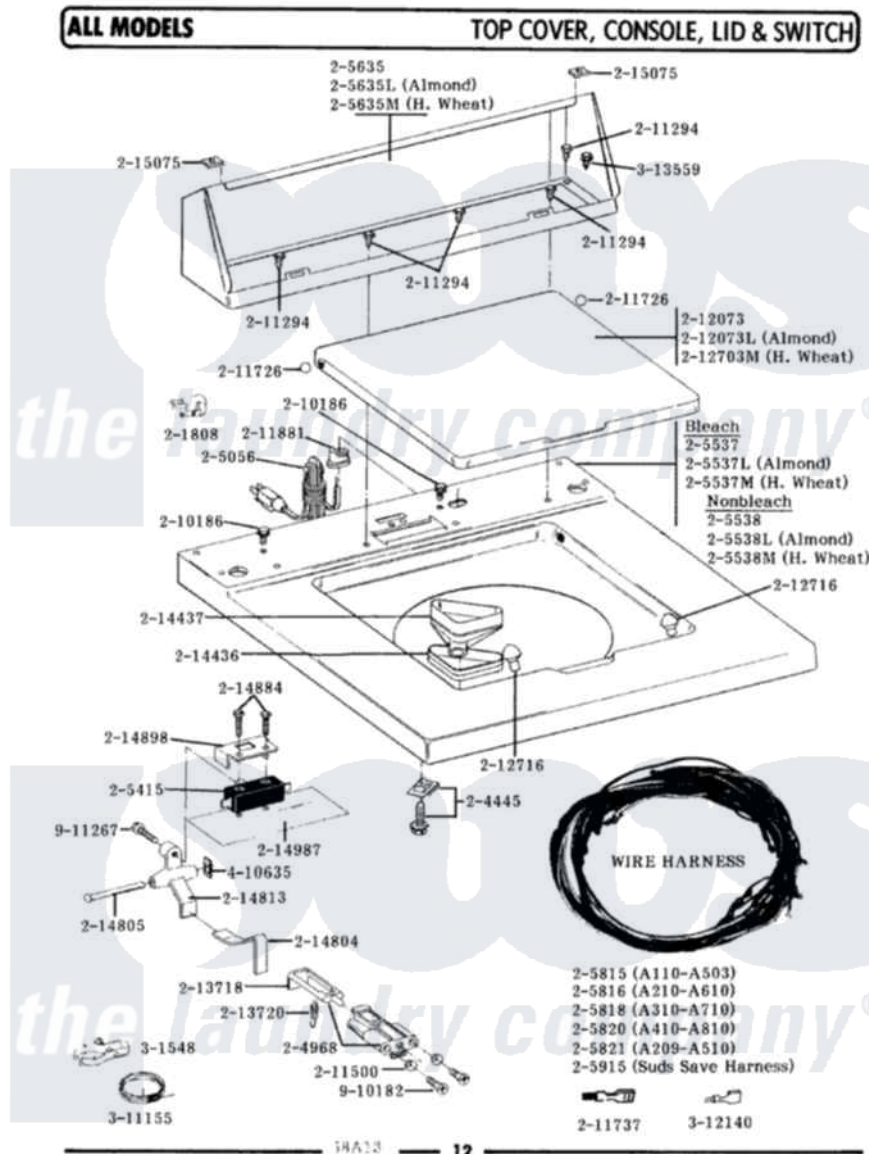

Maytag A710 05 - TOP COVER, CONSOLE & LID SWITCH

Maytag Residential Maytag A710 Washer Parts Parts Diagram 05 - TOP COVER, CONSOLE & LID SWITCH
 Click on the part number to view part

| Item | Original Part Number | Replaced By | Status | Part Description |
|------|-------------------------|-------------------------|---------------|---------------------------------|
| 1 | Y201808 | | | Converter |
| 2 | 204445 | | | Screw And Fastener Assembly |
| 3 | 204968 | | | Plunger And Bracket Assembly--W |
| 4 | 205056 | 204590 | | Cord, Power |
| 5 | 205415 | 279347 | | Switch-Lid |
| 6 | 205537 | | | Top Cover-White |
| 7 | 205537L | | | Top Cover-Almond---NA |
| " | 205537M | | Not Available | TOP COVER-HARVEST WHEAT |
| 8 | 205635 | | | Console |
| 9 | 205635L | | Not Available | CONSOLE (ALM) |
| " | 205635M | | Not Available | CONSOLE (HVST WHEAT) |
| 10 | 205818 | | Not Available | MAIN WIRE HARNESS |
| 11 | 205915 | | Not Available | SUDS SAVE HARNESS |
| 12 | 210186 | 3370225 | | Screw |
| 13 | 211204 | 00767 | | Screw, 8A X 3/8 HeX Washer |