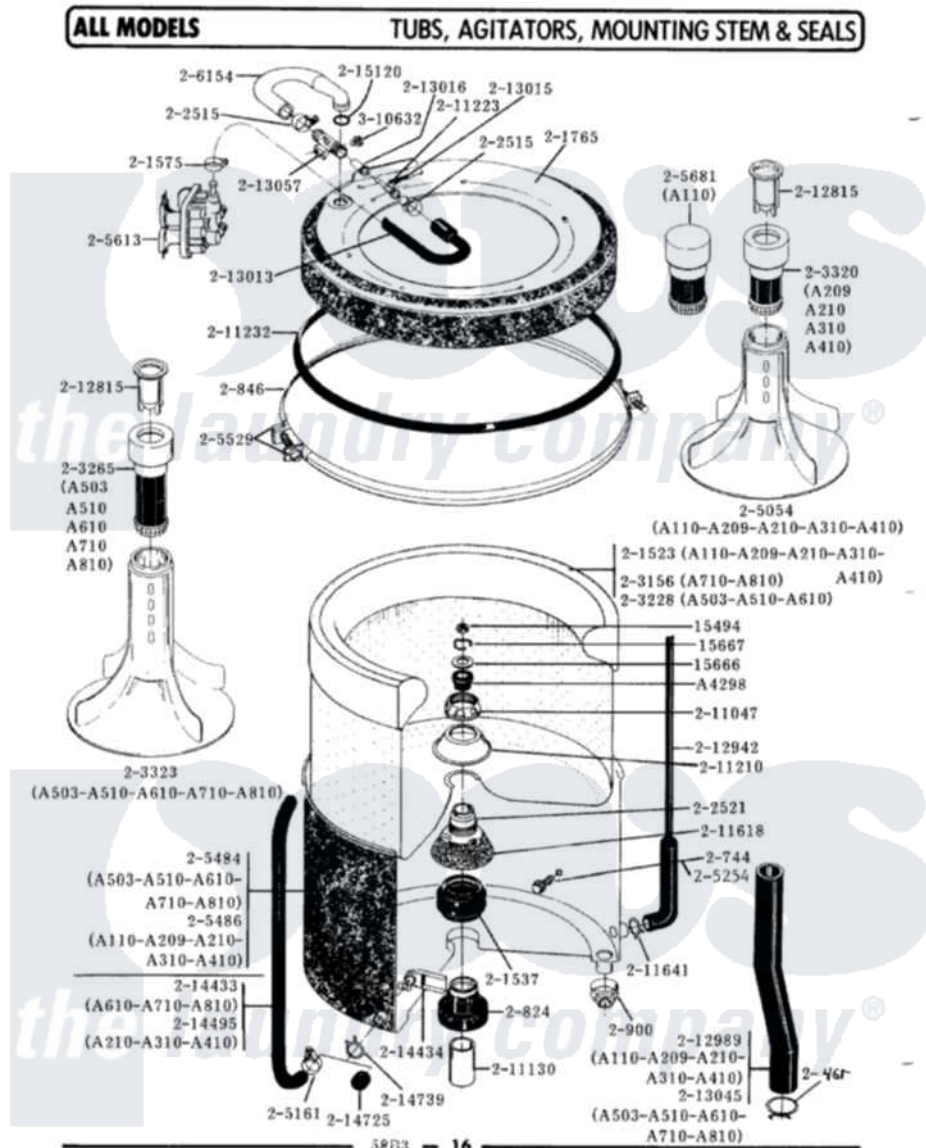

# Maytag A710 07 - TUB, AGITATOR, MOUNTING STEM & SEAL

Maytag Residential Maytag A710 Washer Parts Parts Diagram 07 - TUB, AGITATOR, MOUNTING STEM & SEAL  
 Click on the part number to view part

Item	Original Part Number	Replaced By	Status	Part Description
1	A04298		Not Available	SEAL, AGITATOR DRIVE SHAFT
2	<a href="#">Y015494</a>			Stop Ring-Agitator Shaft
3	<a href="#">Y015666</a>			Washer, Retaining -
4	<a href="#">Y015667</a>			Retaining Ring
NI	<a href="#">Y054867</a>			Washer, Lock
6	200744	<a href="#">W10175939</a>		Bolt
"	205254	<a href="#">W10175938</a>		Bolt
7	200824	<a href="#">6-2040130</a>		Tub Bearin
8	<a href="#">200846</a>			Clamp - Tub Cover
9	200900	<a href="#">616099</a>		Clamp
10	201537	<a href="#">6-2095720</a>		Mounting S
11	<a href="#">201575</a>			Clamp, Hose
12	201765		Not Available	COVER, TUB
13	202515	<a href="#">596669</a>		Clamp, Manifold
14	202521	<a href="#">6-2095720</a>		Mounting S
16	<a href="#">203265</a>			Lint Filter-Dispenser