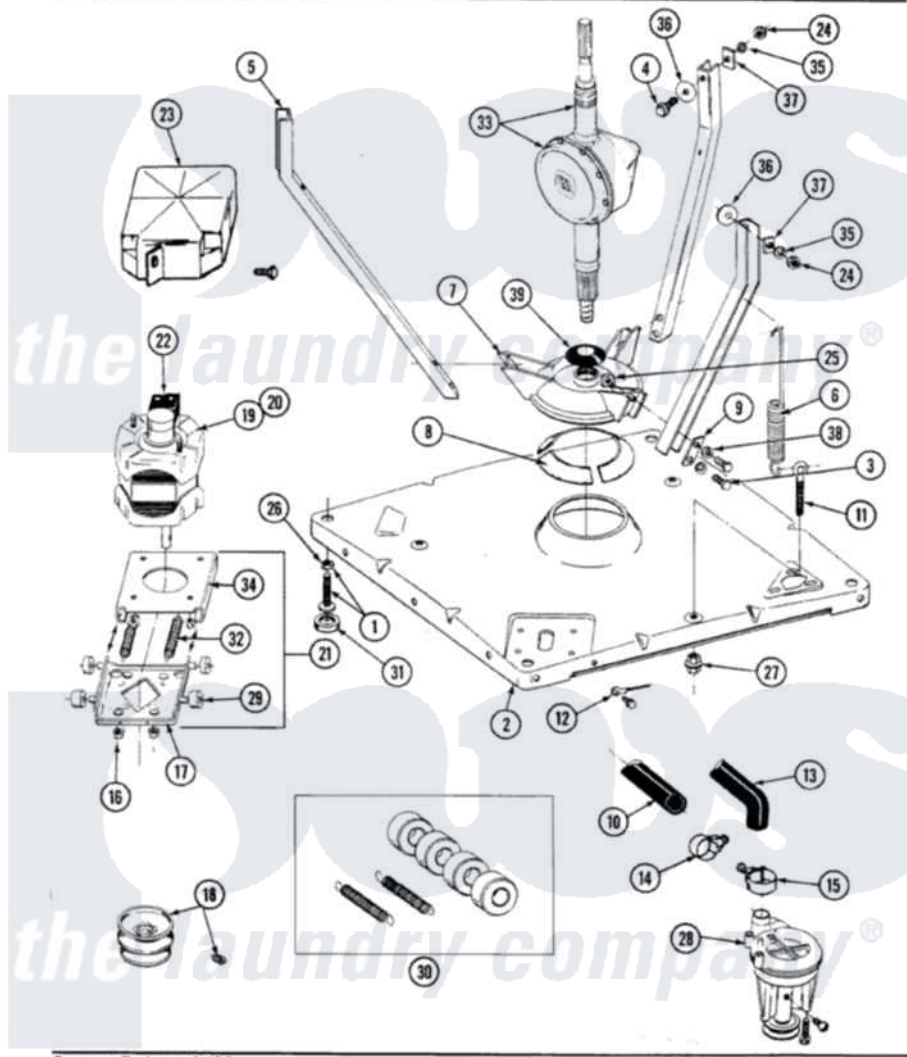

Maytag A7300 01 - BASE, PUMP, MOTOR & COMPONENTS

SECTION: BASE, PUMP, MOTOR & COMPONENTS
 MODEL: ALL MODELS

Issue Date: 6/90

40

Maytag [Residential Maytag A7300 Washer Parts](#) Parts Diagram 01 - BASE, PUMP, MOTOR & COMPONENTS
 Click on the part number to view part

Item	Original Part Number	Replaced By	Status	Part Description
1	Y302699	22003428		Leg, Adjustable
2	203274			Base With Damper Pads
3	Y015627			Screw- Hex
4	205254	W10175938		Bolt
"	200744	W10175939		Bolt
5	213100		Not Available	PART NOT USED
6	213054			Centering Spring - 3 Used
7	203725			Damper W/Bolt And Clip
8	203956			Damper Pad Kit
9	213073			Washer, Double Brace
10	214767	22001448		Hose, Pump
11	213120	216416		Bolt, Eye/Centering Spring
12	210186	3370225		Screw
"	204807			Ground Wire, Supp. Plte To Top Cover
13	Y212989			Hose, Outer Tub To Pump
14	200461	285655		Clamp, Hose