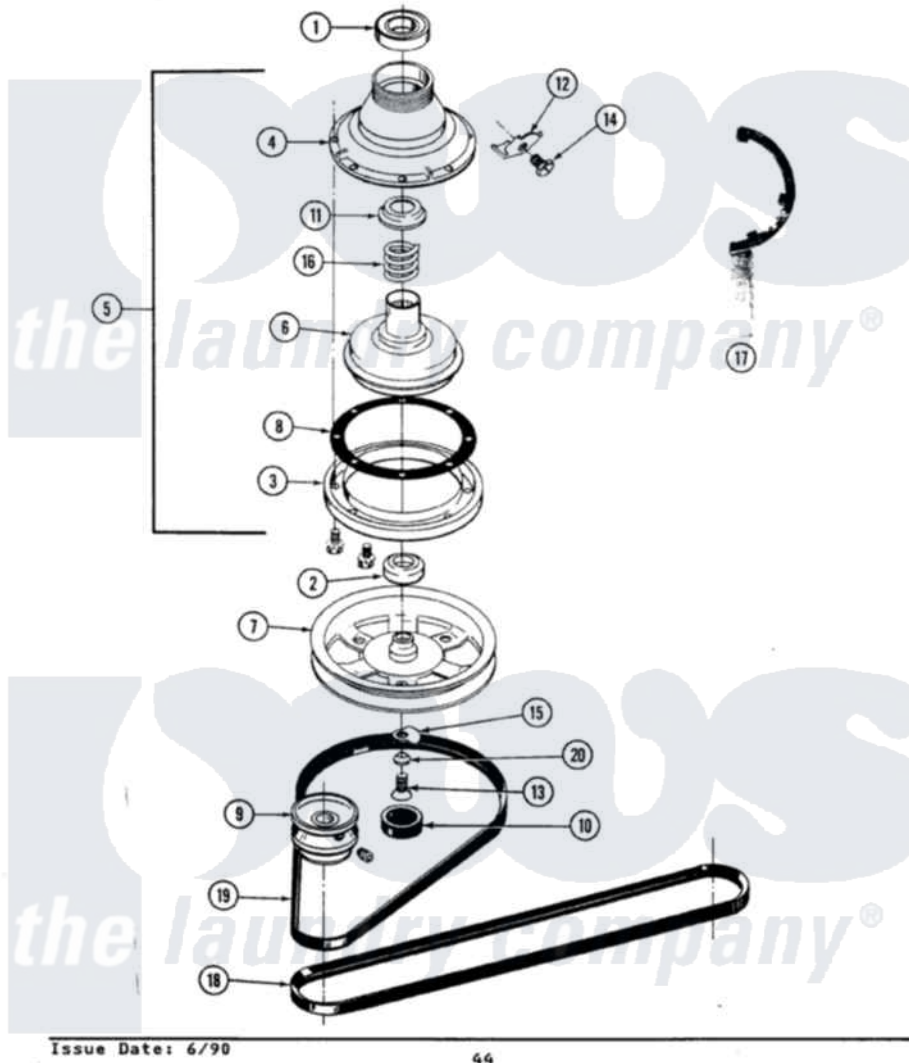

Maytag A7300 03 - CLUTCH, BRAKE & BELTS

SECTION: CLUTCH, BRAKE & BELTS
 MODEL: ALL MODELS

Maytag Residential Maytag A7300 Washer Parts Parts Diagram 03 - CLUTCH, BRAKE & BELTS
 Click on the part number to view part

Item	Original Part Number	Replaced By	Status	Part Description
1	Y200720	22003441		Bearing, Rear
2	200835			Bearing, Brake Rotor
3	211043	6-2011900		Brake Asse
"	211000			SCREW, BRAKE DRUM (HEX HEAD)
4	211045	6-2011900		Brake Asse
5	201190	6-2011900		Brake Asse
6	201126	6-2011900		Brake Asse
7	211059	6-2301530		Pulley
8	211042	6-2011900		Brake Asse
9	Y053241			Set Screw, Motor Pulley
"	200816	6-2008160		Pulley- MO
10	211038		Not Available	CAP, OIL RETAINER
11	211039	6-2011900		Brake Asse
12	213325			Clip, Retaining
13	211375	681582		Screw
14	213326			Bolt, Sems Retaining Clip

15	211089		Lug, Stop Pulley
16	211041	6-2011900	Brake Asse
17	Y038315	038315	Tool
18	211124		Part Not Used
19	211125		V Belt, DiVe Pulley
20	211090	22003555	Washer, Stop Lug